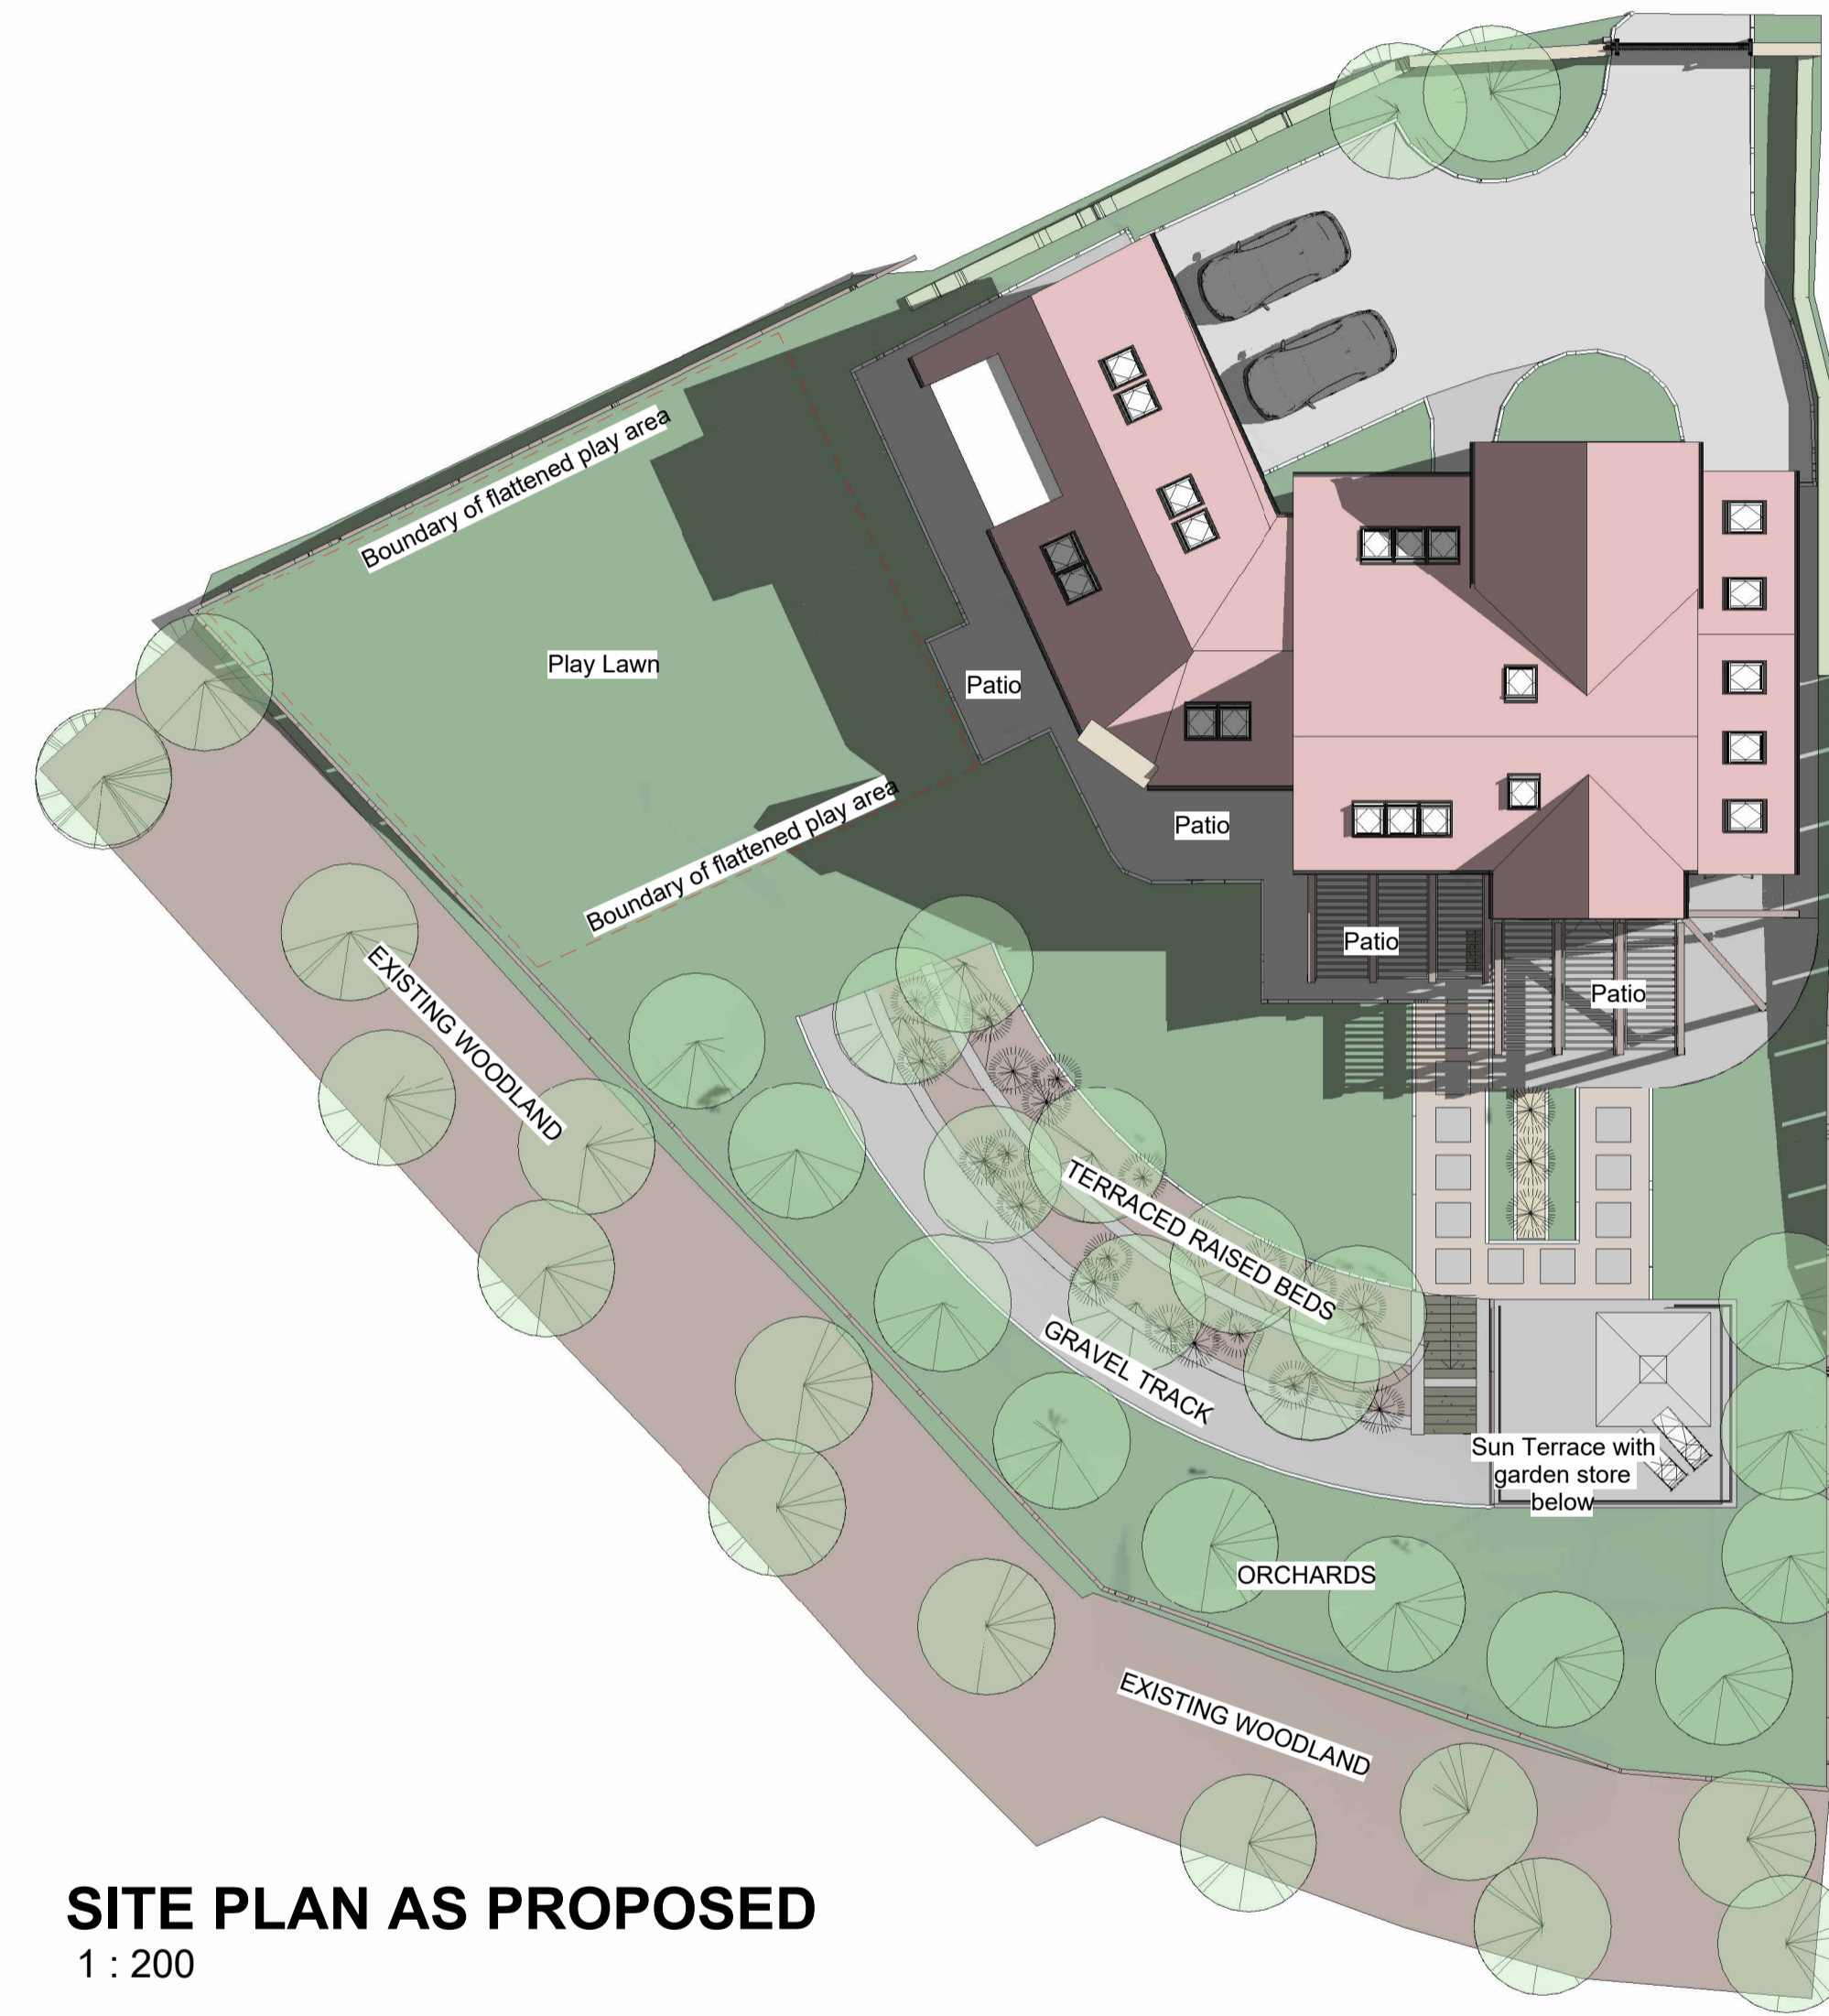

SITE PLAN AS EXISTING
 1 : 200

SITE PLAN AS PROPOSED
 1 : 200

rev	description	drawn	auth	date
DO NOT SCALE OFF THIS DRAWING				

ACUMEN
 Designers & Architects

acumenarchitects.co.uk 01484 546 000
 Headrow House, Old Leeds Road, Huddersfield, Huddersfield HD1 1SG

Client
DR S KHOKHAR

Project
8 DELAMERE GARDENS, HUDDERSFIELD

Project No	Drawing No	Rev
2803	05	

Description
SITE PLAN AS EXISTING AND PROPOSED

Scale	Date Drawn	Drawn By	Authorised By
1 : 200 @ A1	16.05.23	AO	JC