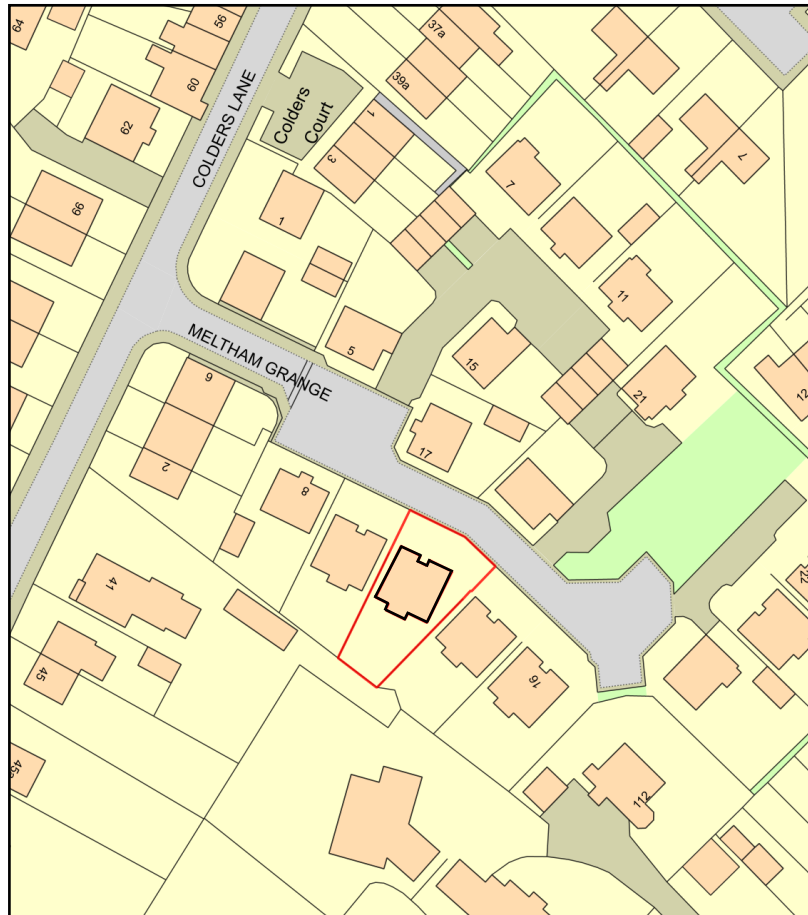

Location Plan

Plan Produced for: D Brook
Date Produced: 24 Jul 2024
Plan Reference Number: TQRQM24206103944602
Scale: 1:1250 @ A4