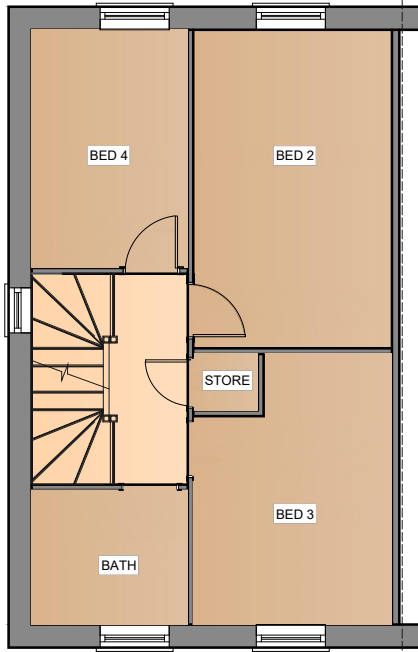

The Wentworth

FRONT ELEVATION

SIDE ELEVATION

REAR ELEVATION

Revision notes:		
Rev:	Date:	Notes:
-	-	-

Revision notes:		
Rev:	Date:	Notes:
-	-	-

Revision notes:		
Rev:	Date:	Notes:
-	-	-

Date:	27.06.24
Scale @ A3:	1:100
Drawn By:	CD

Project:	The Wentworth
Drawing Number:	Planning AS
Revision:	-