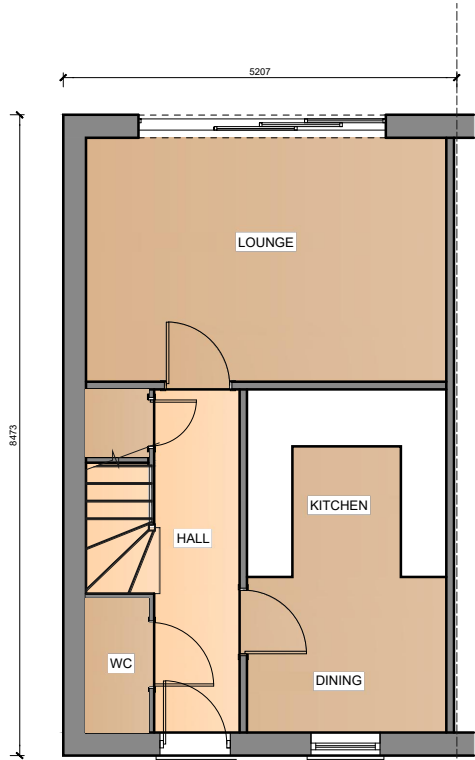

The Wentworth

FRONT ELEVATION

SIDE ELEVATION

REAR ELEVATION

Revision notes:		
Rev:	Date:	Notes:
-	-	-

Revision notes:		
Rev:	Date:	Notes:
-	-	-

Revision notes:		
Rev:	Date:	Notes:
-	-	-

Date:	27.06.24
Scale @ A3:	1:100
Drawn By:	CD

Project:	The Wentworth
Drawing Number:	Planning AS
Revision:	-