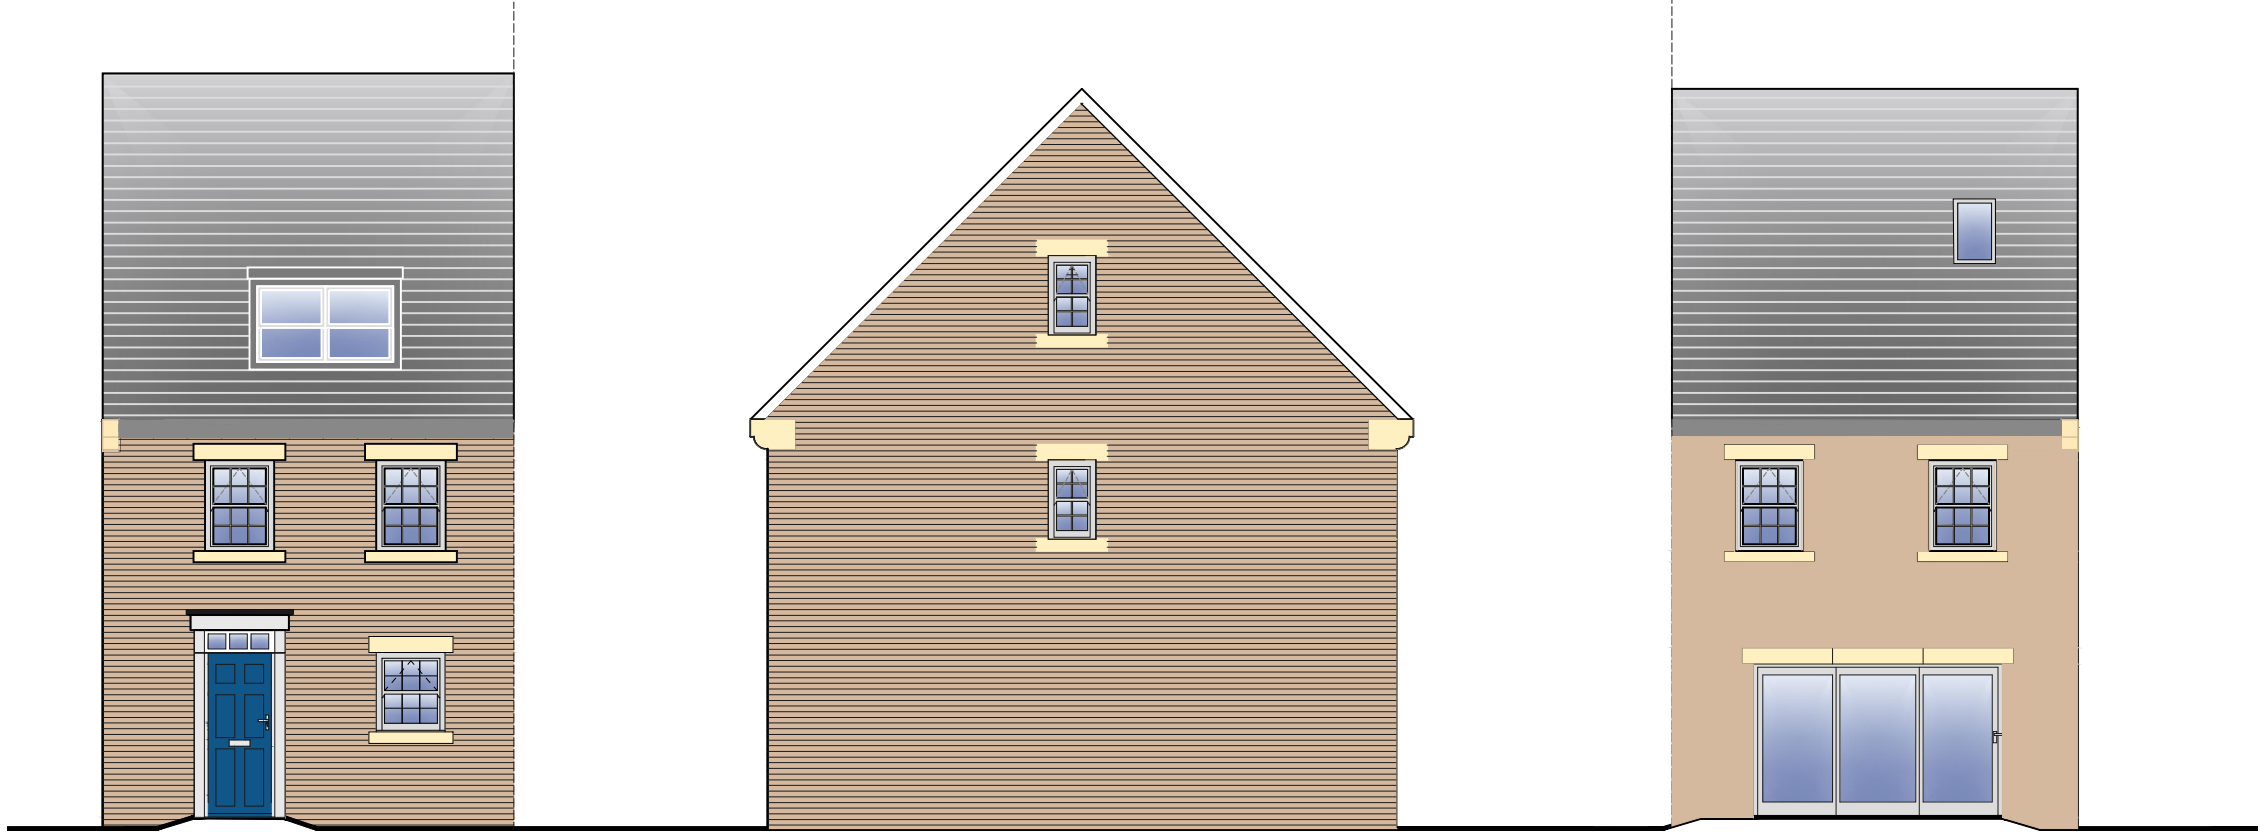

The Wentworth

FRONT ELEVATION

SIDE ELEVATION

REAR ELEVATION

Revision notes:		
Rev:	Date:	Notes:
-	-	-

Revision notes:		
Rev:	Date:	Notes:
-	-	-

Revision notes:		
Rev:	Date:	Notes:
-	-	-

Date:	27.06.24
Scale @ A3:	1:100
Drawn By:	CD

Project:	The Wentworth
Drawing Number:	Planning AS
Revision:	-