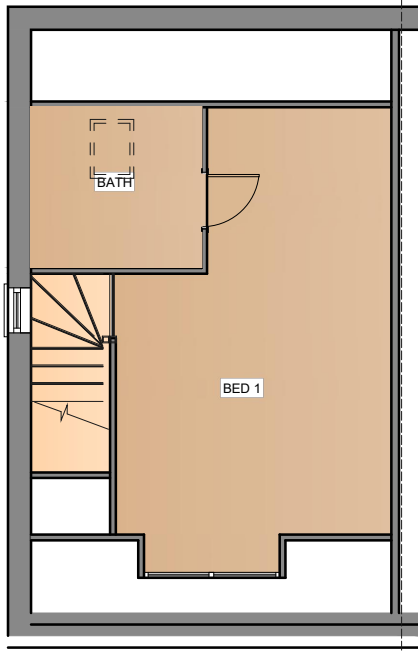

The Wentworth

FRONT ELEVATION

SIDE ELEVATION

REAR ELEVATION

Revision notes:		
Rev:	Date:	Notes:
-	-	-

Revision notes:		
Rev:	Date:	Notes:
-	-	-

Revision notes:		
Rev:	Date:	Notes:
-	-	-

Date:	27.06.24
Scale @ A3:	1:100
Drawn By:	CD

Project:	The Wentworth
Drawing Number:	Planning AS
Revision:	-