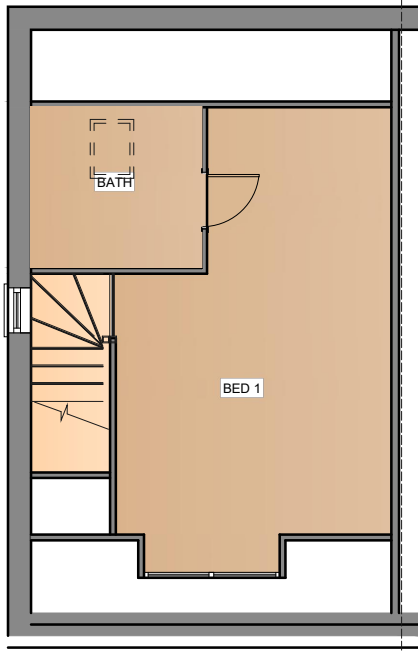

The Wentworth

FRONT ELEVATION

SIDE ELEVATION

REAR ELEVATION

Revision notes:		
Rev:	Date:	Notes:
-	-	-

Revision notes:		
Rev:	Date:	Notes:
-	-	-

Revision notes:		
Rev:	Date:	Notes:
-	-	-

Date:	27.06.24
Scale @ A3:	1:100
Drawn By:	CD

Project:	The Wentworth
Drawing Number:	Planning AS
Revision:	-

OrionHomes
 SO GOOD TO COME HOME TO
 Unit 5, Benton Office Park, Bennett Avenue,
 Horbury, Wakefield, WF4 5RA, Tel: 01924 831030