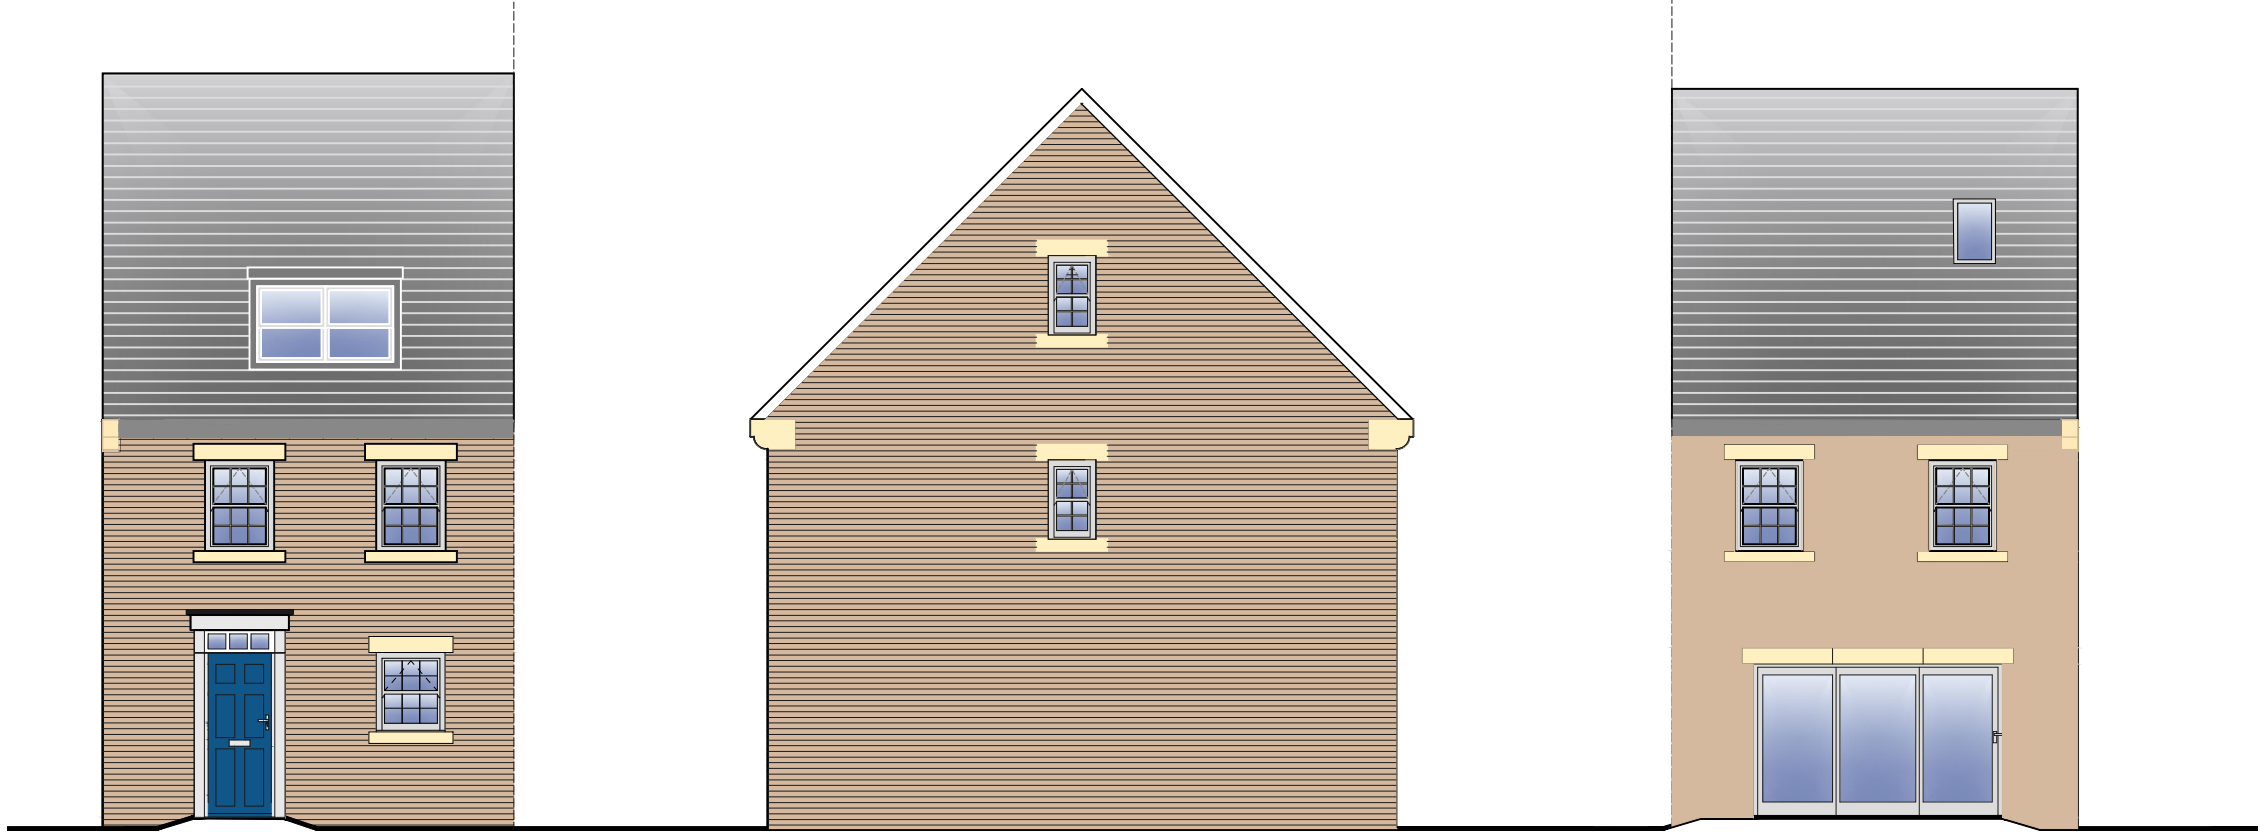

The Wentworth

FRONT ELEVATION

SIDE ELEVATION

REAR ELEVATION

Revision notes:		
Rev:	Date:	Notes:
-	-	-

Revision notes:		
Rev:	Date:	Notes:
-	-	-

Revision notes:		
Rev:	Date:	Notes:
-	-	-

Date:	27.06.24
Scale @ A3:	1:100
Drawn By:	CD

Project:	The Wentworth
Drawing Number:	Planning AS
Revision:	-

OrionHomes
 SO GOOD TO COME HOME TO
 Unit 5, Benton Office Park, Bennett Avenue,
 Horbury, Wakefield, WF4 5RA, Tel: 01924 831030