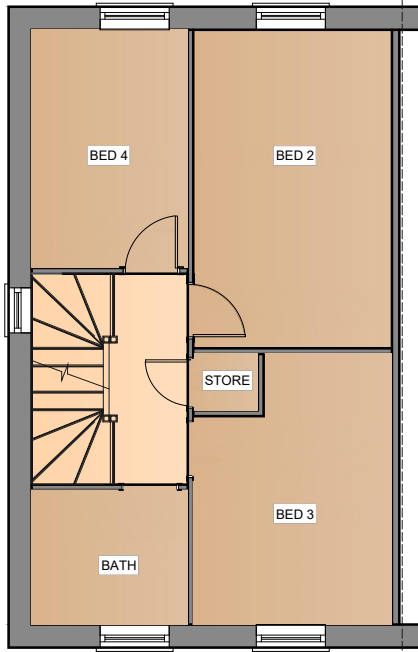

The Wentworth

FRONT ELEVATION

SIDE ELEVATION

REAR ELEVATION

Revision notes:		
Rev:	Date:	Notes:
-	-	-

Revision notes:		
Rev:	Date:	Notes:
-	-	-

Revision notes:		
Rev:	Date:	Notes:
-	-	-

Date:	27.06.24
Scale @ A3:	1:100
Drawn By:	CD

Project:	The Wentworth
Drawing Number:	Planning AS
Revision:	-

OrionHomes
 SO GOOD TO COME HOME TO
 Unit 5, Benton Office Park, Bennett Avenue,
 Horbury, Wakefield, WF4 5RA, Tel: 01924 831030