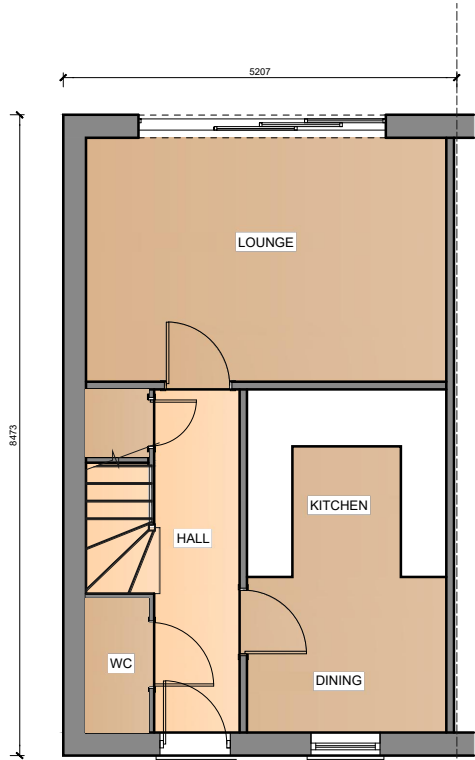

The Wentworth

FRONT ELEVATION

SIDE ELEVATION

REAR ELEVATION

Revision notes:		
Rev:	Date:	Notes:
-	-	-

Revision notes:		
Rev:	Date:	Notes:
-	-	-

Revision notes:		
Rev:	Date:	Notes:
-	-	-

Date:	27.06.24
Scale @ A3:	1:100
Drawn By:	CD

Project:	The Wentworth
Drawing Number:	Planning AS
Revision:	-

OrionHomes
 SO GOOD TO COME HOME TO
 Unit 5, Benton Office Park, Bennett Avenue,
 Horbury, Wakefield, WF4 5RA, Tel: 01924 831030