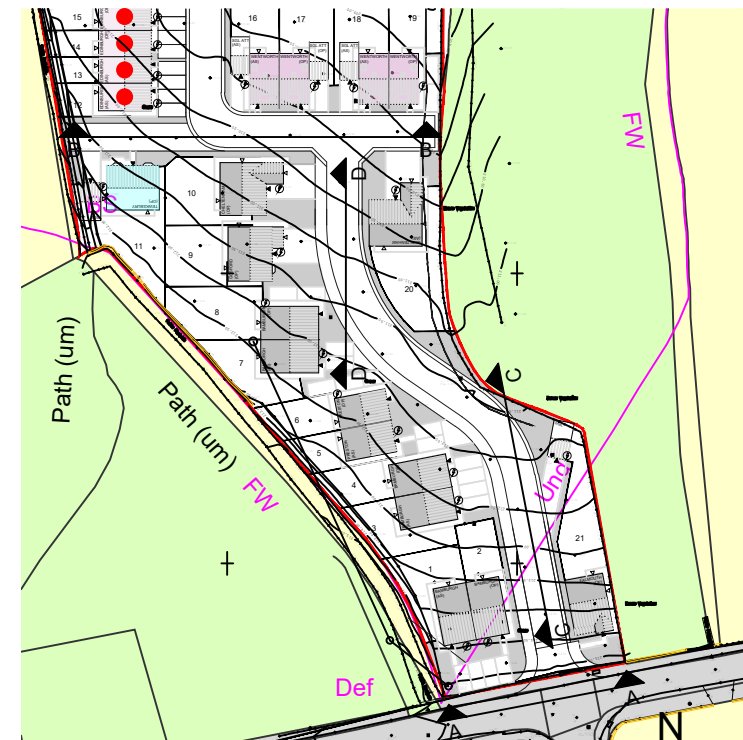

A - A

B - B

C - C

D - D

Revision notes:		
Rev:	Date:	Notes:
-	-	-

Revision notes:		
Rev:	Date:	Notes:
-	-	-

Revision notes:		
Rev:	Date:	Notes:
-	-	-

Date:	27.06.24
Scale @ A3:	1:250
Drawn By:	CD

Project:	Denby Lane, Grange Moor
Drawing Number:	Streetscenes
Revision:	-

**OrionHomes**  
 SO GOOD TO COME HOME TO  
 Unit 5, Benton Office Park, Bennett Avenue,  
 Horbury, Wakefield, WF4 5RA, Tel: 01924 831030