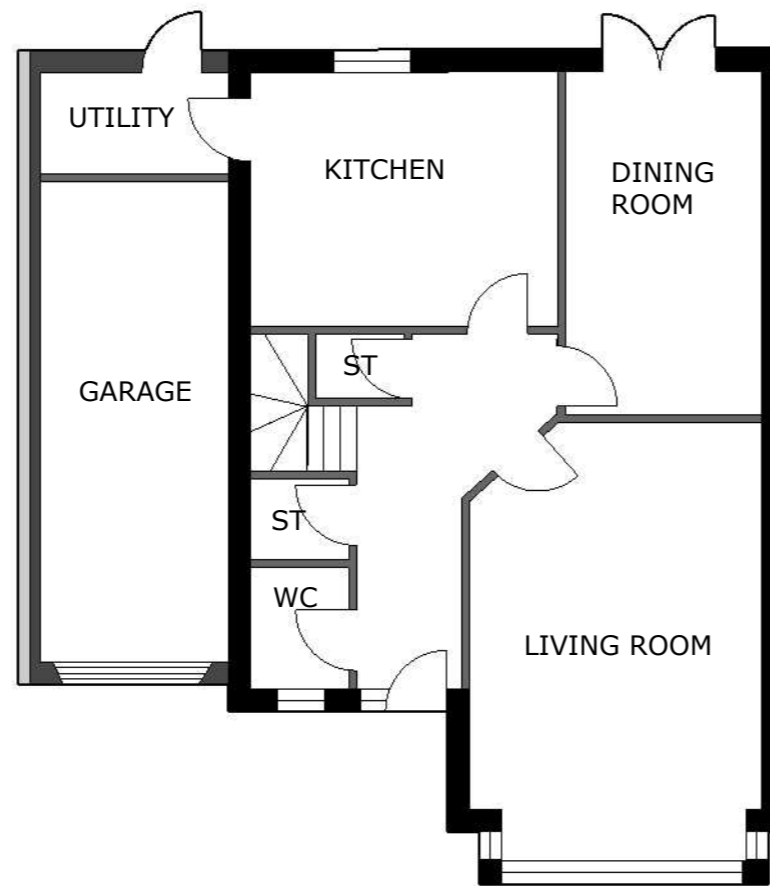

FLOOR PLAN EXISTING

GROUND FLOOR

FIRST FLOOR

drawn by: Ashar Shuja
Edward Jones Architecture Services
Pak Foods Building
Derby rd, Unit 2
burton on trent
Staffordshire
de14 1ry
01283 529148

change of use from c3 to c2 childrens carehome
site address: 2 Robin Hood Road, Huddersfield, HD2 1NR

scale 1:100 on A3