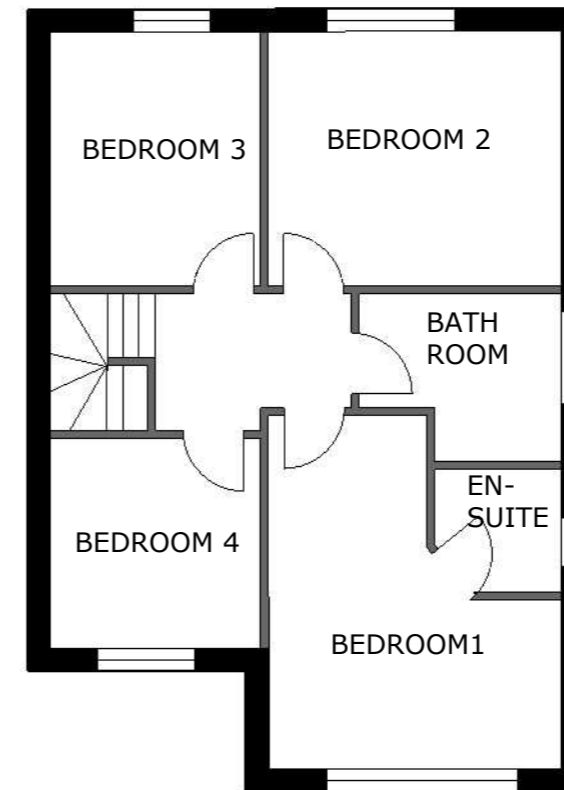

FLOOR PLAN EXISTING

GROUND FLOOR

FIRST FLOOR

drawn by: Ashar Shuja
Edward Jones Architecture Services
Pak Foods Building
Derby rd, Unit 2
burton on trent
Staffordshire
de14 1ry
01283 529148

change of use from c3 to c2 childrens carehome
site address: 2 Robin Hood Road, Huddersfield, HD2 1NR

scale 1:100 on A3