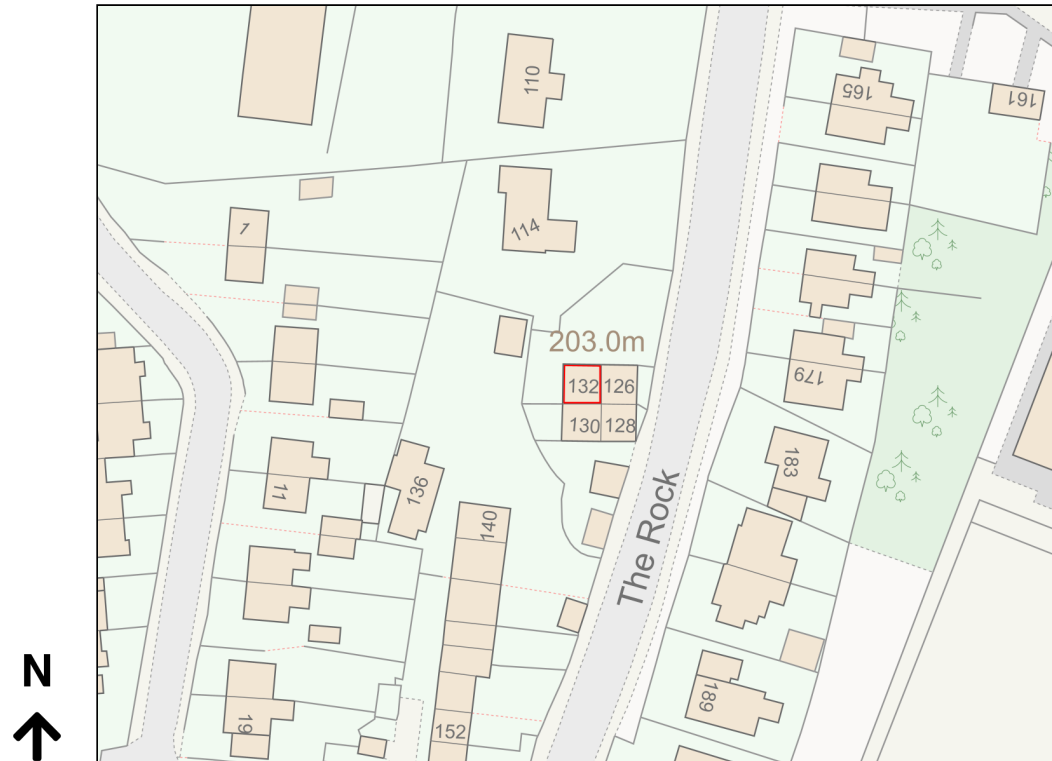

Location Plan

Site Address: 132, Gillroyd Lane, Linthwaite, Huddersfield, HD7 5SR

Date Produced: 19-Jun-2024

Scale: 1:1250 @A4

Planning Portal Reference: PP-13142204v1