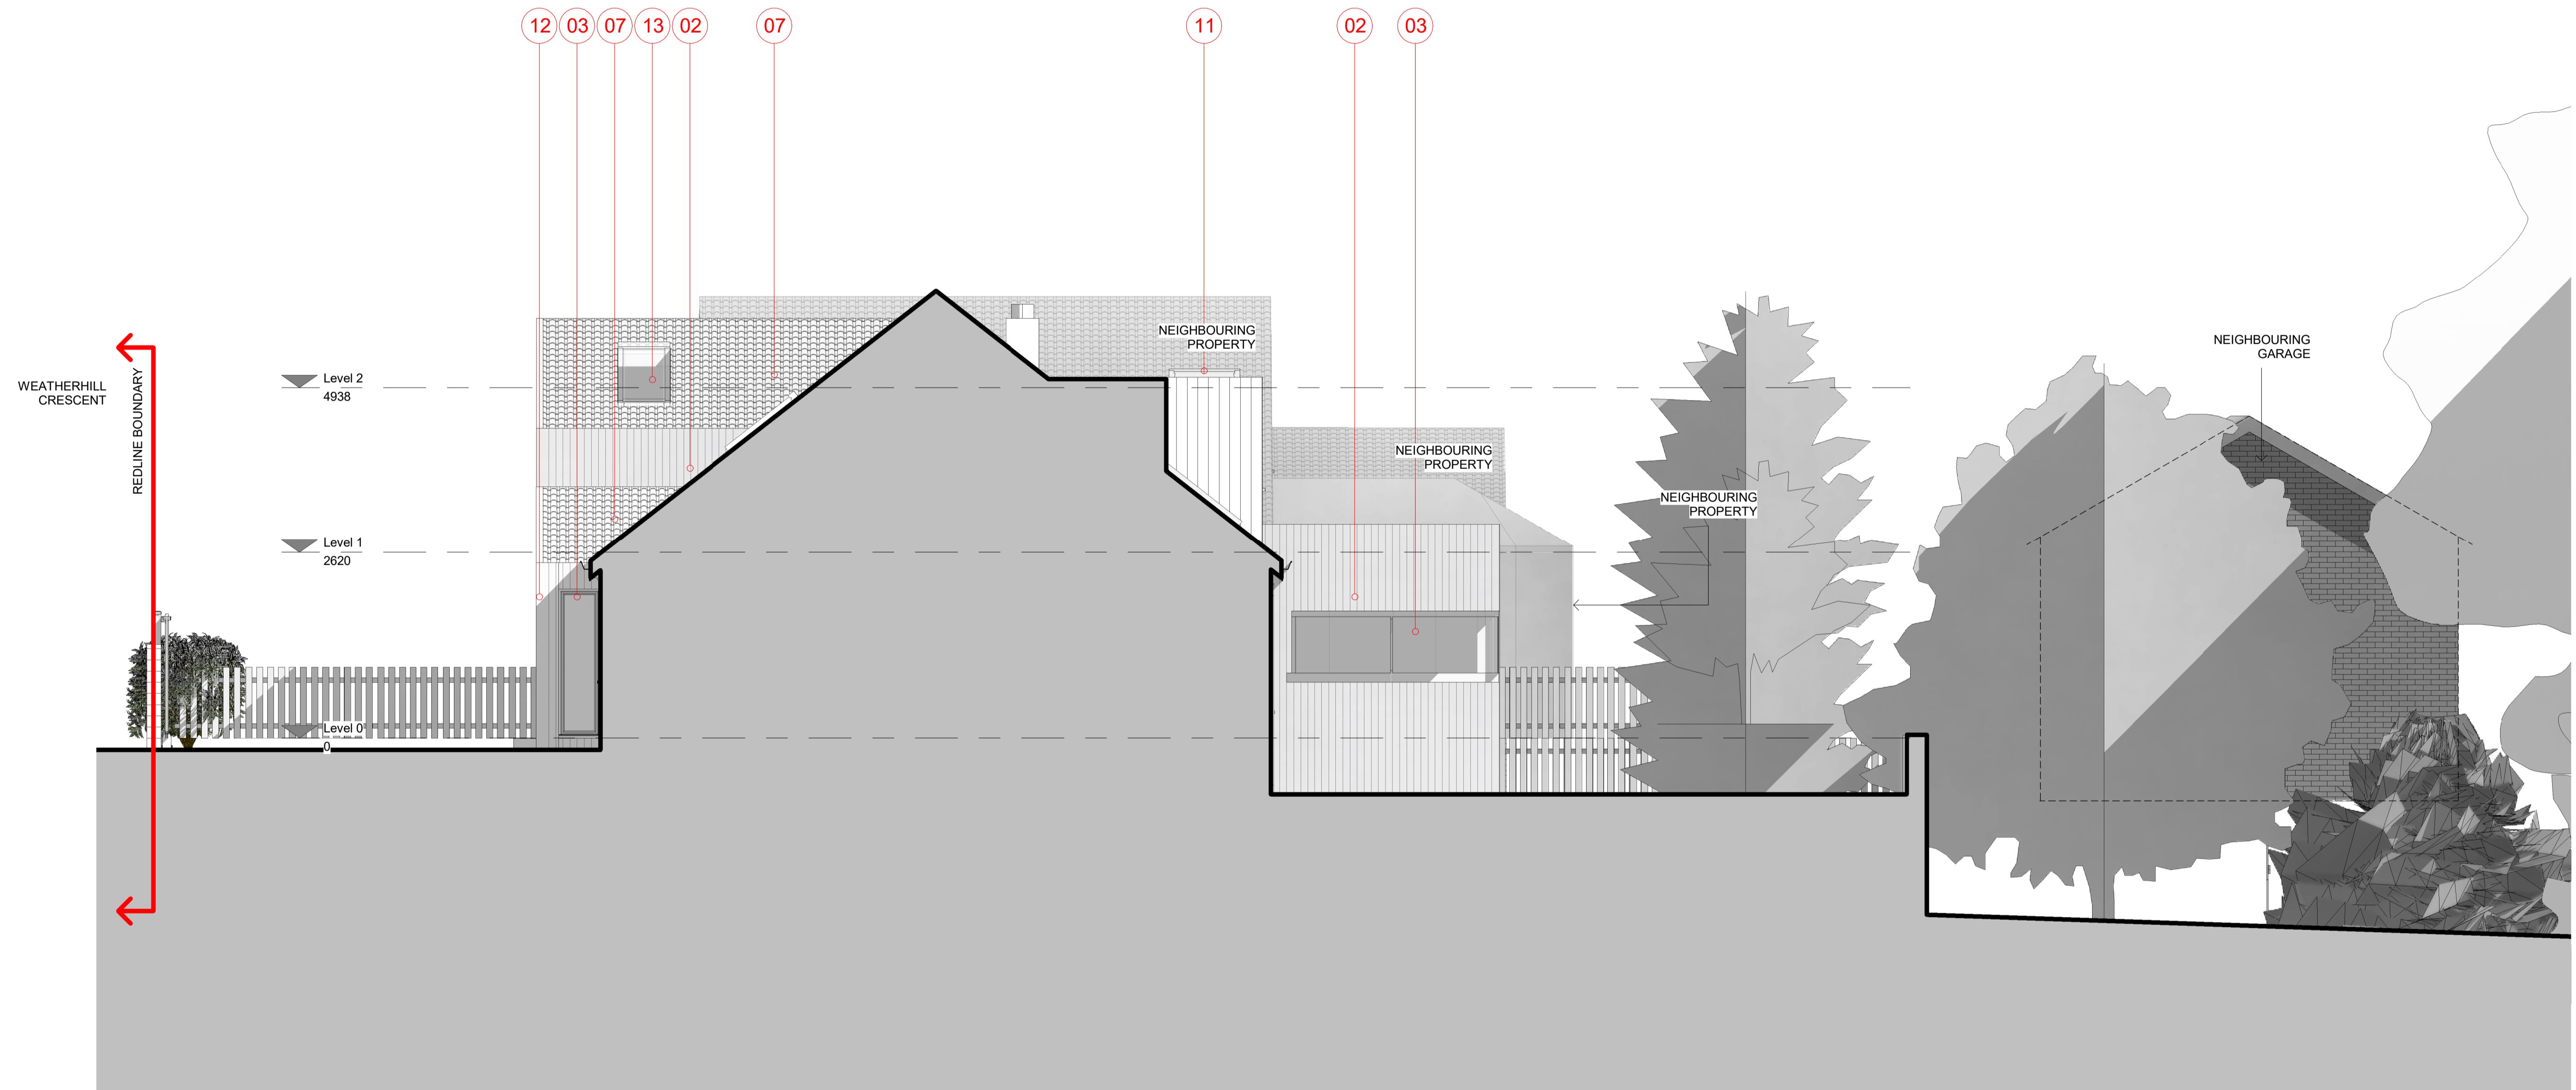

Material Key

1. Stonework to match existing.
2. Timber/Composite cladding.
3. Aluminium windows/doors; Frame colour: (Grey RAL7021 / similar).
4. Sliding doors; Frame colour: (Grey RAL 7021)
5. Smooth sawn natural stone surrounds.
6. K-Render; Colour-white.
7. Roof tiles to match existing.
8. Aluminium Entrance Door; Festa System UK T85 Bespoke
9. Hormann Garage Door, Colour: bonded finish to match exterior finish.
10. Fascia/soffit; Colour; black.
11. Flat rooflight; Colour- black
12. Pressed Metal cladding; Colour- RAL 7021 / similar
13. Velux rooflight.

West elevation

1 : 50