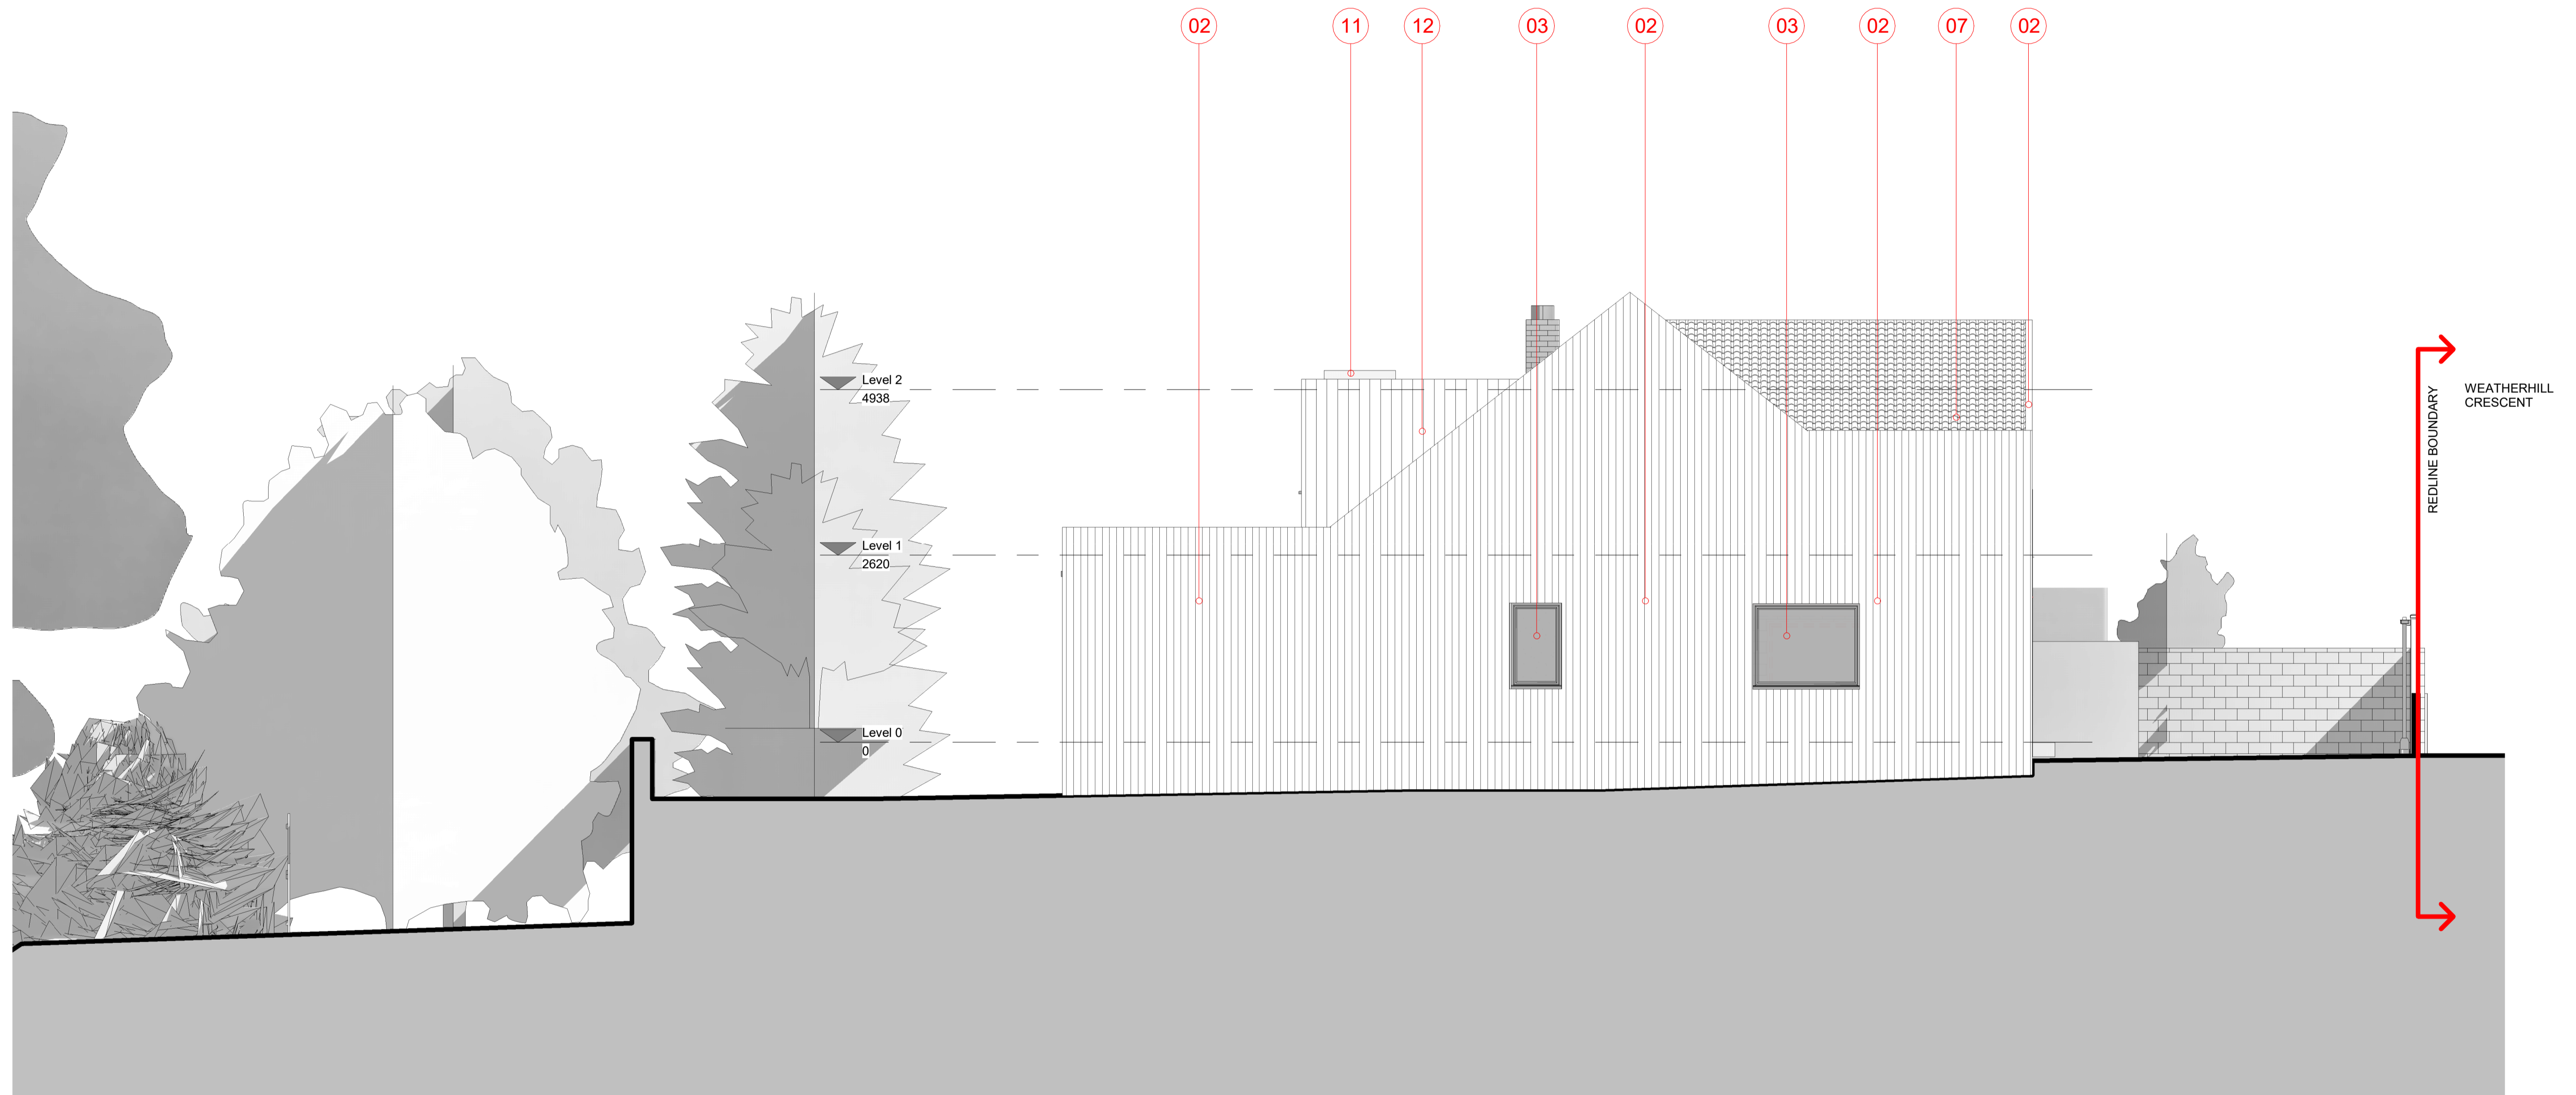

Material Key

1. Stonework to match existing.
2. Timber/Composite cladding.
3. Aluminium windows/doors; Frame colour: (Grey RAL7021 / similar).
4. Sliding doors; Frame colour: (Grey RAL 7021)
5. Smooth sawn natural stone surrounds.
6. K-Render; Colour-white.
7. Roof tiles to match existing.
8. Aluminium Entrance Door; Festa System UK T85 Bespoke
9. Hormann Garage Door, Colour: bonded finish to match exterior finish.
10. Fascia/soffit; Colour; black.
11. Flat rooflight; Colour- black
12. Pressed Metal cladding; Colour- RAL 7021 / similar
13. Velux rooflight.

East Elevation

1 : 50