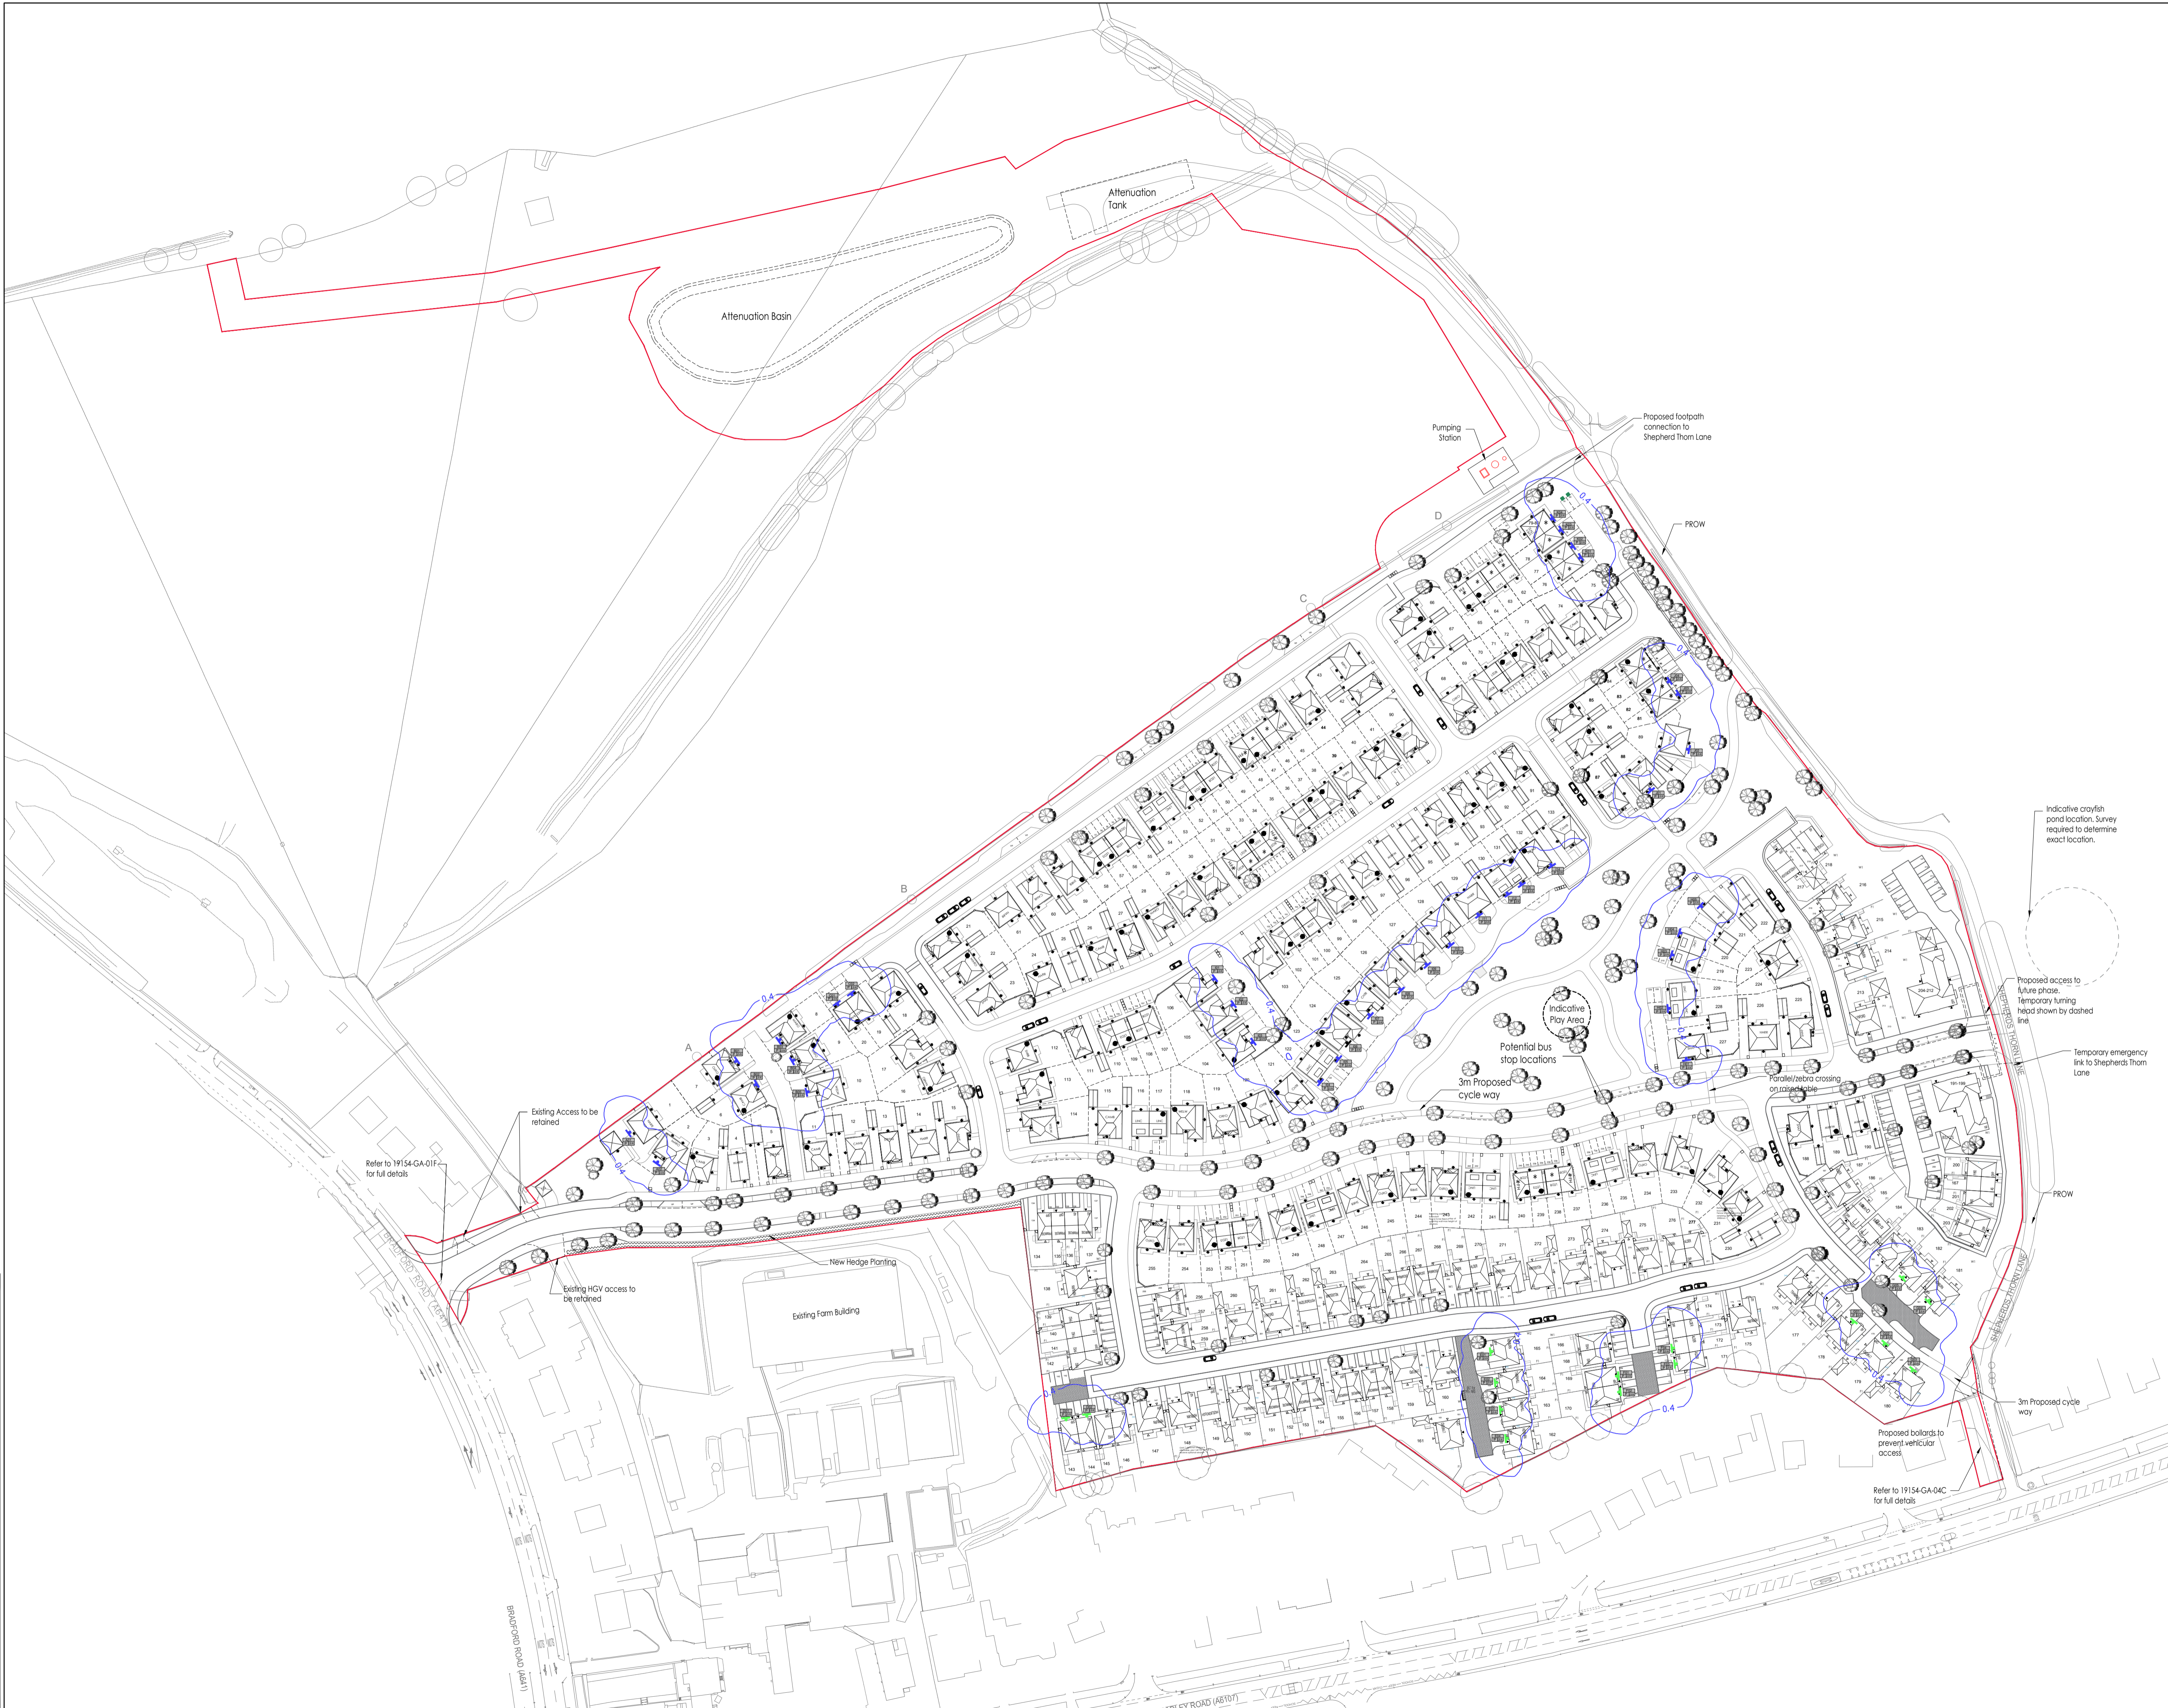

KEY

 Proposed Wall Mounted Floodlight  
 Manufacturer: Anell  
 Model: Latina Wall Lantern  
 Mounting: Wall Mounted  
 Tilt: 0 Degrees  
 Wattage: 33W Lamp  
 Switching: Photocell

 Proposed Wall Mounted Floodlight  
 Manufacturer: Skabo  
 Model: Coastal Lantern  
 Mounting: Wall Mounted  
 Tilt: 0 Degrees  
 Wattage: 2 X 6W Lamp  
 Switching: Photocell & PIR

**A01** = Proposed Wall Light Number  
**P** = Proposed Wall Light

 0.4 lux contour line

NOTES:  
 • DRAWING FOR PLANNING PURPOSES ONLY - DO NOT USE FOR CONSTRUCTION

REV	DATE	BY	DESCRIPTION	APPROVED
01	02/06/26	EN/ON	INITIAL ISSUE	CTP

**REDROW HOMES**  
 Redrow House, Brunel Road, Wakefield 41 Industrial Estate, WF2 0XG  
 Tel: +44 (0)1924 822 565  
 www.redrow.co.uk

PROJECT: BRADFORD ROAD HUDDERSFIELD  
 TITLE: Proposed Lighting Design Layout

SCALE @ A1	DESIGNER	APPROVED	DATE
1:1000	EW	CTP	02/06/26

PROJECT No.	DRAWING No.	REV.
BVF	BVF-16-02-24	A