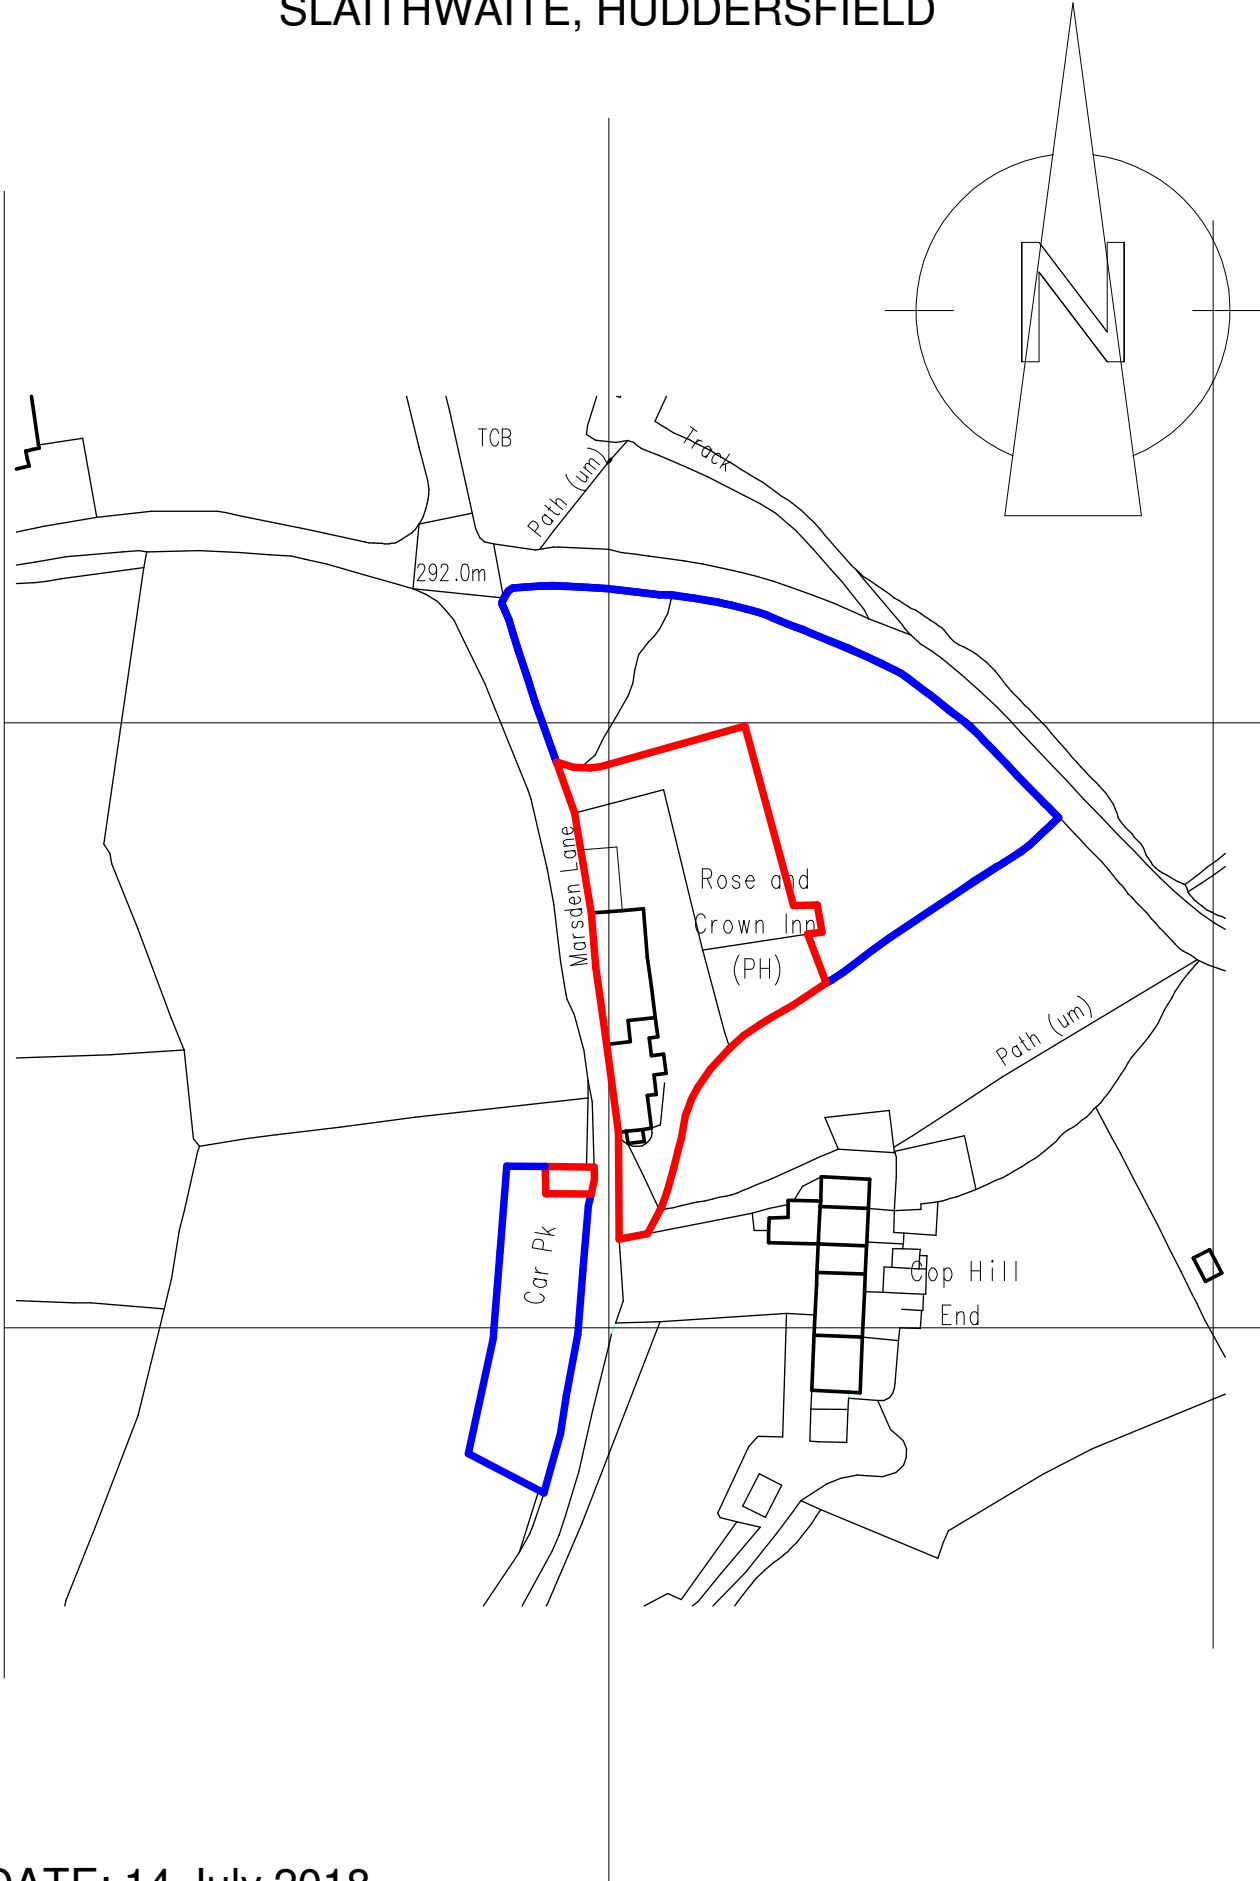

LOCATION PLAN - ROSE & CROWN INN, COP HILL SIDE,  
SLAITHWAITE, HUDDERSFIELD

DATE: 14 July 2018  
SCALE - 1:1250 @A1

DRG No: 23\_160.0