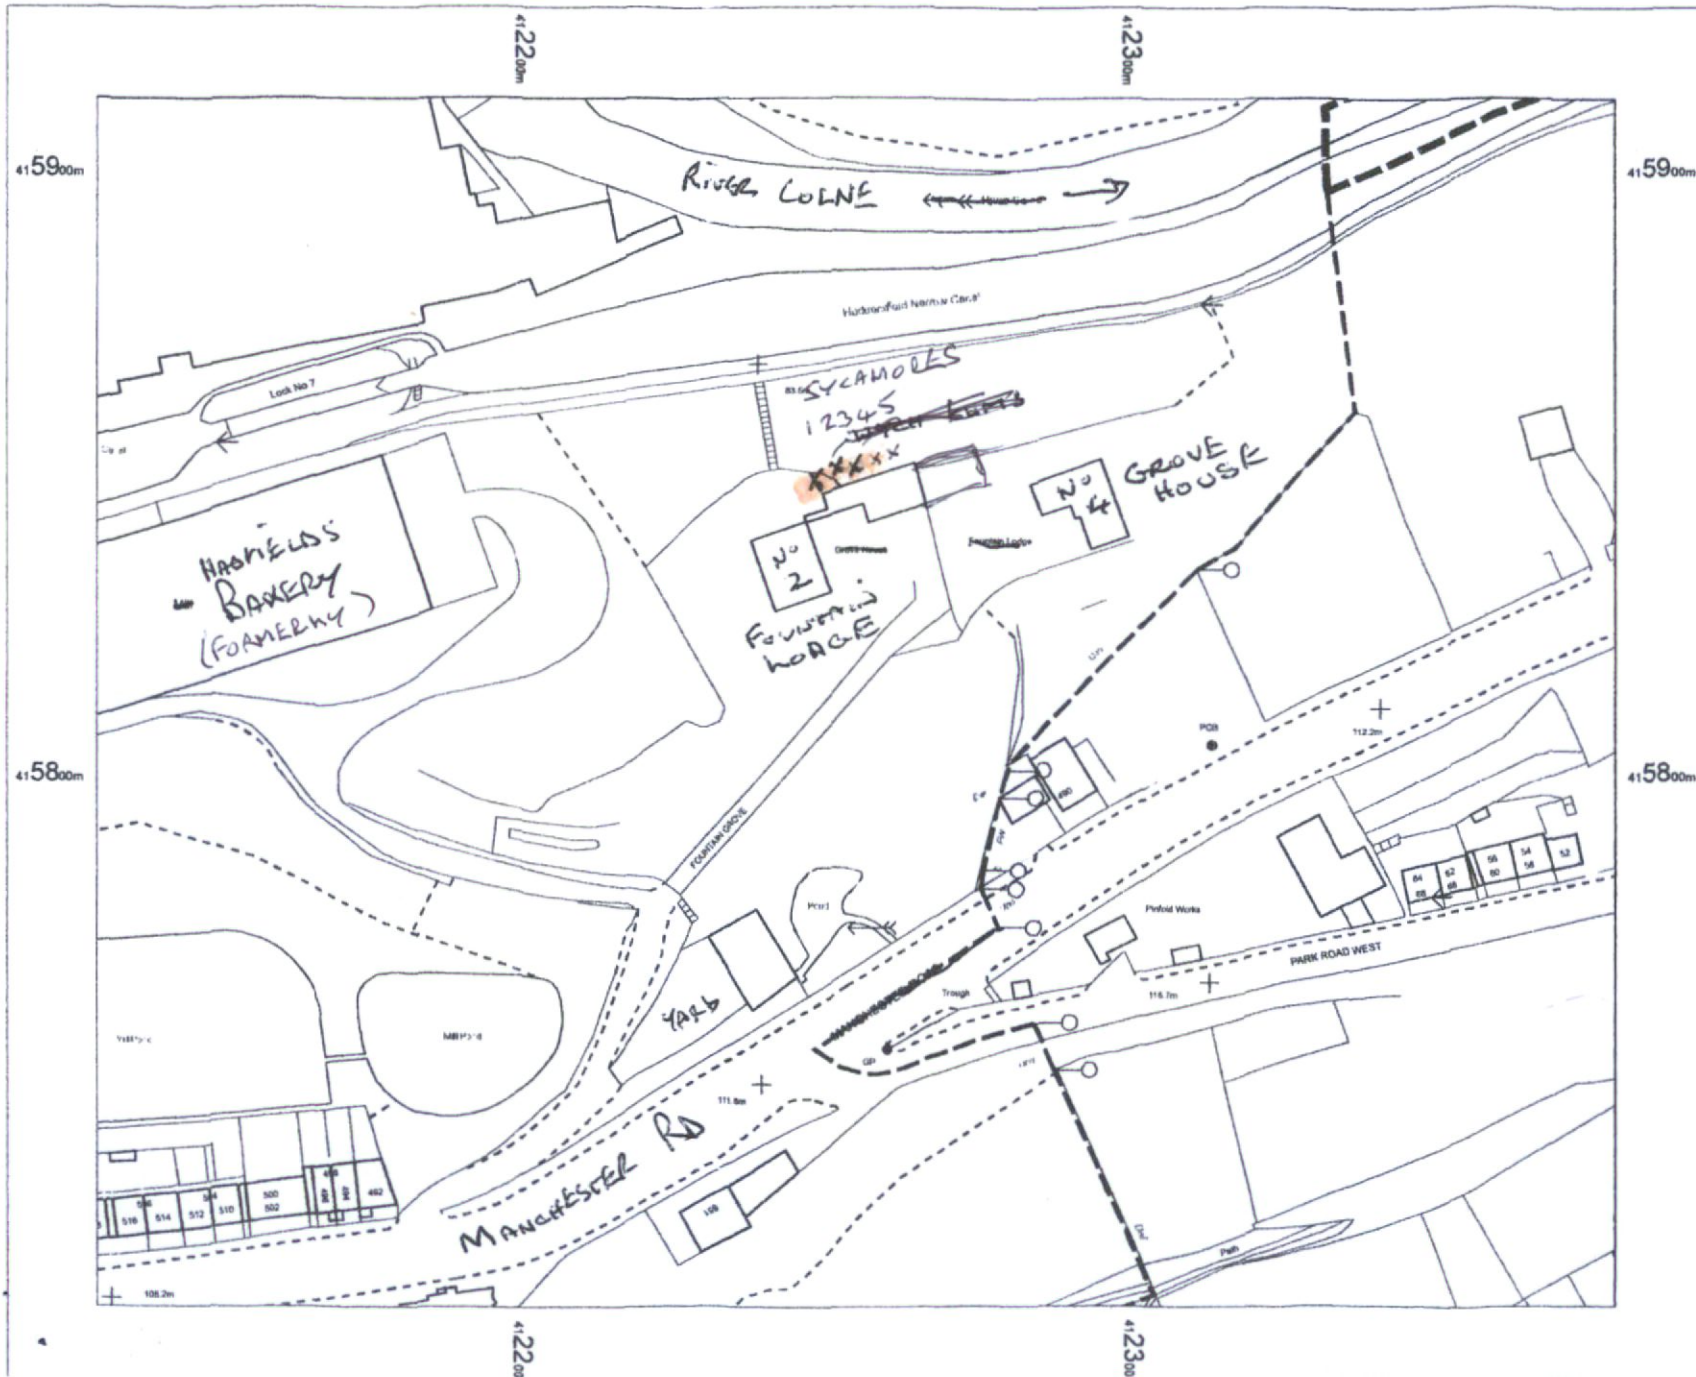

Fountain Grove

OS MasterMap 1250/2500/10000
 scale
 18 March 2014, ID:
 BLJT-00307600
www.planningapplicationmaps.co.uk

1:1250
 scale
 print
 at
 A4.
 Centre:
 412256
 E,
 415813
 N

© Crown
 Copyright
 Ordnance
 Survey.
 Licence
 no.
 100051661