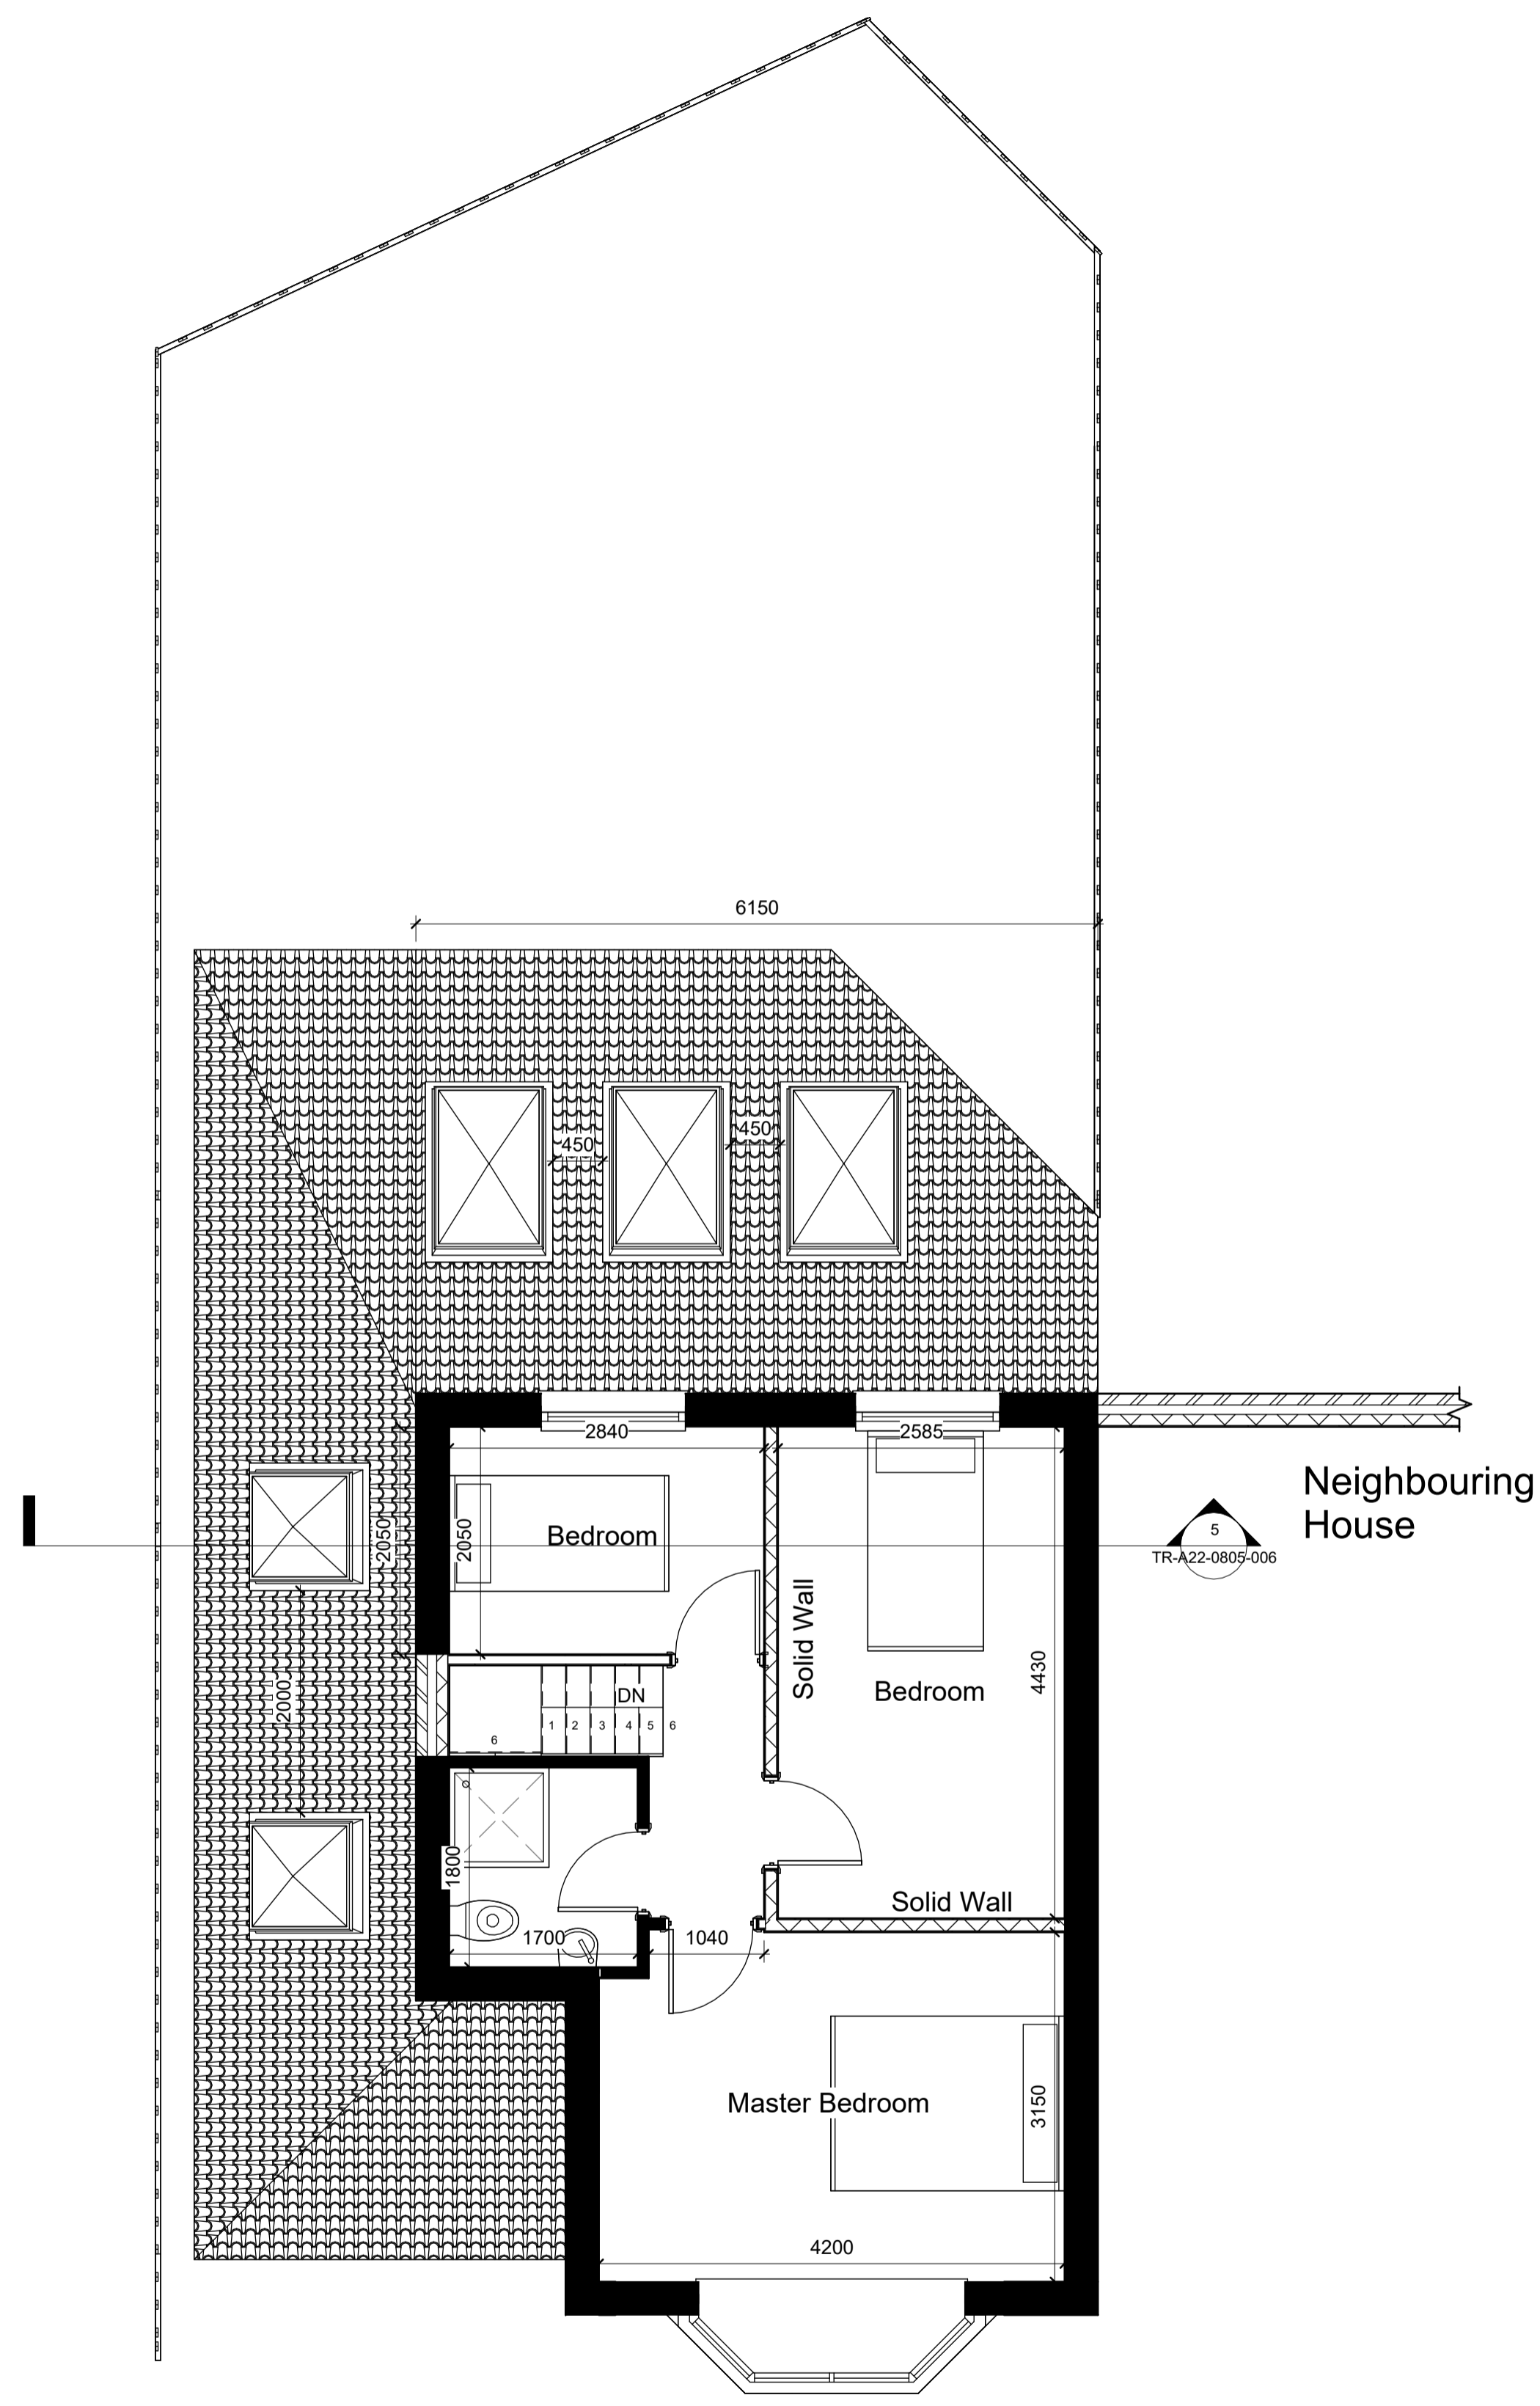

Ground Floor
1 : 50

First Floor
1 : 50

Note
All Dimensions Are Approximate

Project Name
244 Somerset Road, Almondbury, Huddersfield, HD5 8LP

Drawing Title:
Proposed Layout

Drawing Number: TR-A22-0805-005
Scale: 1 : 50@A1

Date: 08/03/23
Revision: 6

Drawn By: AM
Checked by: JA

Reason For Issue:
Planning