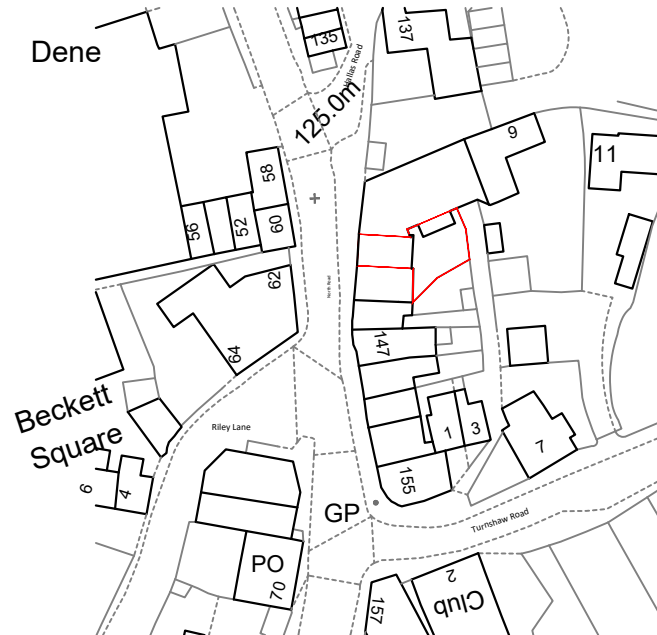

Copyright of this drawing remains the sole property of Domus Architecture unless otherwise assigned in writing. Do not scale from this drawing, figured dimensions are to be worked in all cases with any discrepancies reported to Domus prior to commencement of any work. Only the original drawing should be relied on.

Revision	Date	Description	Checked

One Campbell Street
Leeds
LS28 6DP

T: 0113 256 77732
E: info@domusarchitecture.co.uk
W: domusarchitecture.co.uk

Project: Additions and Alterations to form Bar & Bistro

Site Address: 141 North Road Kirkburton HD8 ORR

Client: Mr Bilton

Title: Site Location Plan

Date: September 2020	Scale: 1:1250 @ A4	Checked: PS
Project: 1801	Dwg No: A1-01	Revision: -