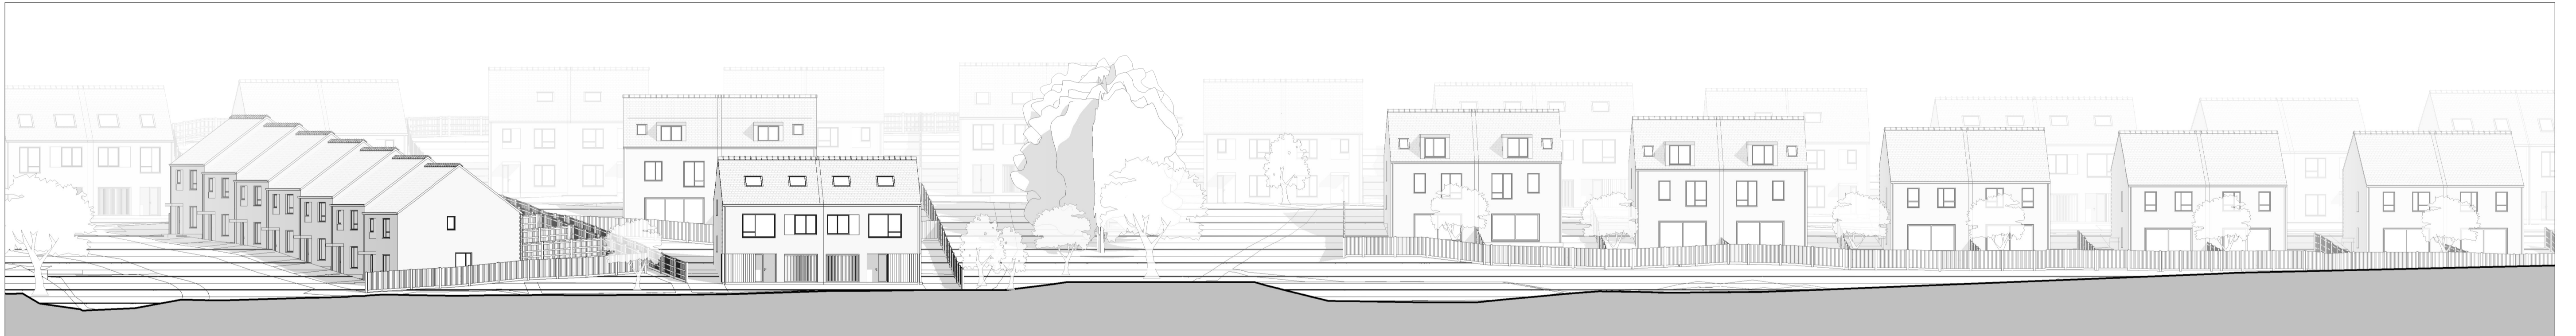

Proposed Street Scene SS1 - Elevation Scale 1:250

Proposed Street Scene SS2 - Elevation Scale 1:250

Proposed Street Scene SS3 - Elevation Scale 1:250

Proposed Street Scene SS4 - Elevation Scale 1:250

Proposed Street Scene Site KEY

PROPOSED STREET SCENE ELEVATIONS - SHEET 1

<p>© This drawing is the copyright of Self Design PLC and remains the property of Self Design PLC. It is not to be used for any other project without the written consent of Self Design PLC. All rights reserved. Self Design PLC is not responsible for any errors or omissions in this drawing and no liability shall be accepted for any such errors or omissions.</p>		<p>PLANNING</p>		<p>Client: D Noble Ltd Project: Lady Anne Road Batley</p>		<p>Drawing no: 10703-SELF-P-ZZ-A-M3- 003 Rev:</p>		
<p>Author: London Batley Date: 12/15/22 Self Design PLC</p>	<p>Designer: London Batley Date: 12/15/22 Self Design PLC</p>	<p>Drawn: AUB</p>	<p>Date: 12/15/22</p>	<p>Checked: NB</p>	<p>Rev</p>	<p>Date</p>	<p>Drawn</p>	<p>Description</p>