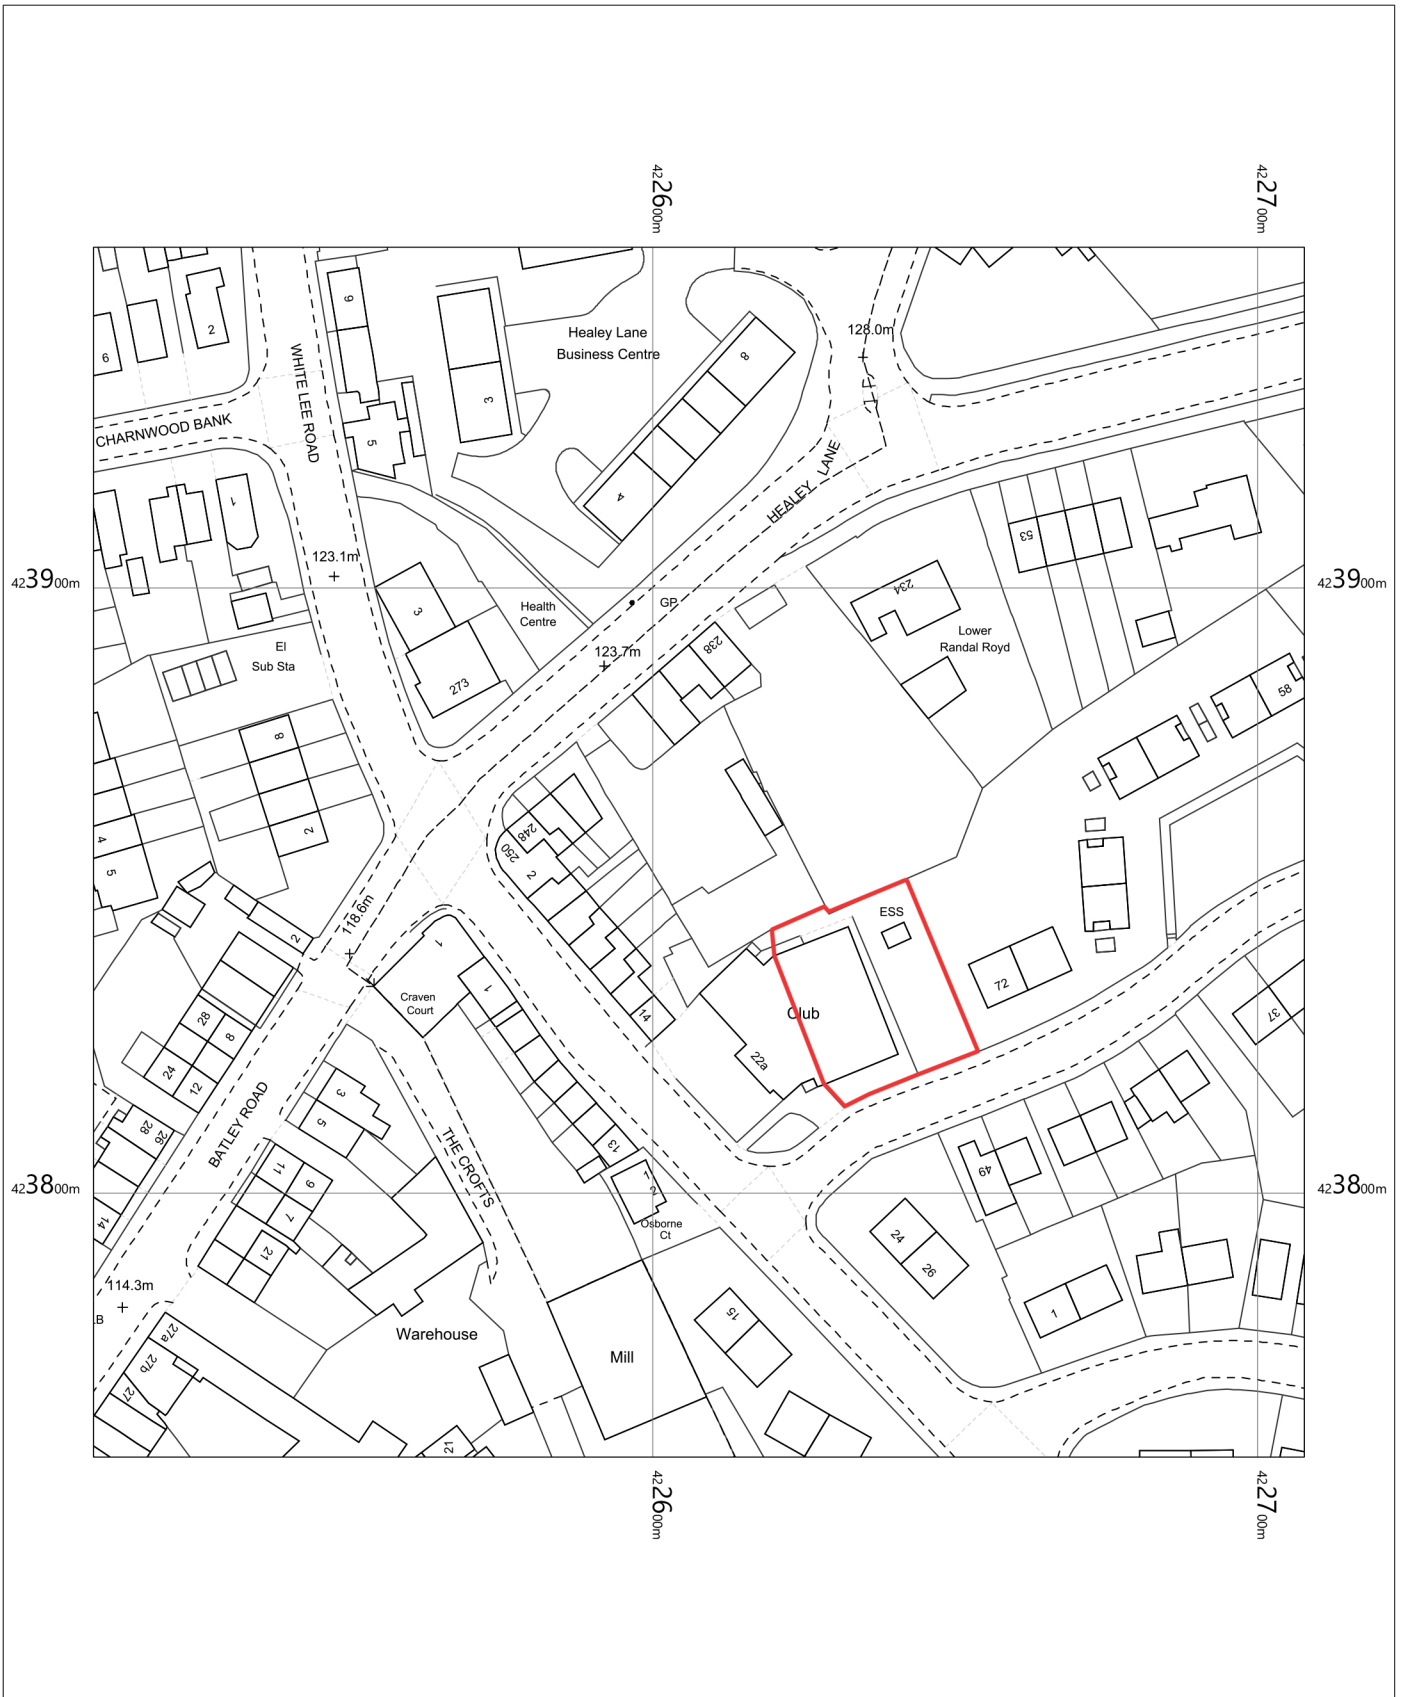

# 22 Common Road, WF17 7QL

22 Common Road,  
 Staincliffe,  
 Batley,  
 Kirklees  
 WF17 7QL

OS MasterMap 1250/2500/10000 scale  
 Tuesday, July 27, 2021, ID: MPMBW-00979573  
[www.blackwellmapping.co.uk](http://www.blackwellmapping.co.uk)

1:1250 scale print at A4, Centre: 422608 E, 423856 N

©Crown Copyright Ordnance Survey. Licence no. 100041041

**BLACKWELL'S**  
 MAPPING SERVICES  
 PERSONAL & PROFESSIONAL MAPPING  
[www.blackwellmapping.co.uk](http://www.blackwellmapping.co.uk)