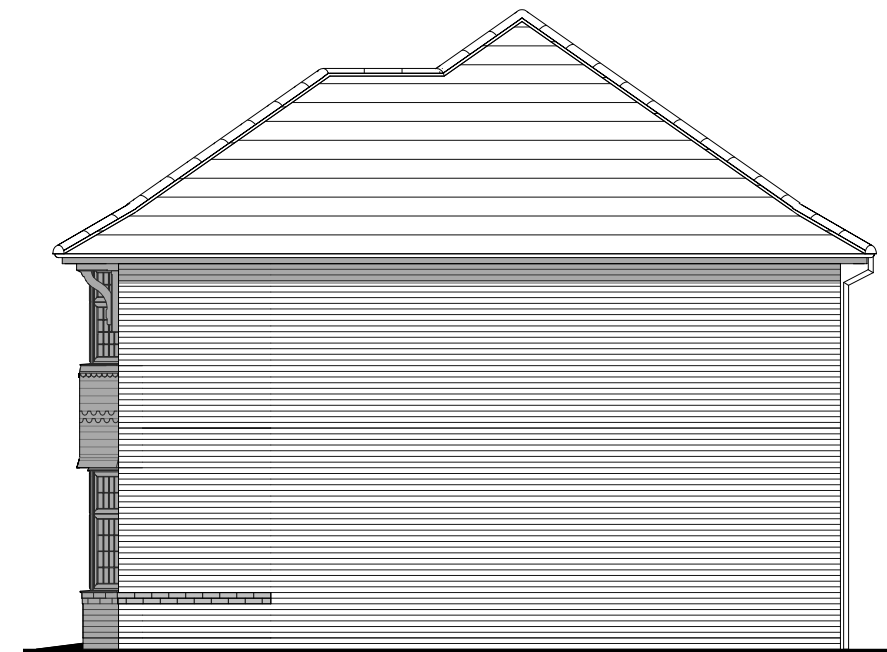

First Floor

Front Elevation

Side Elevation

Ground Floor

Rear Elevation

Side Elevation

Scale 1:100 @\_A3  
0m 1m 2m 3m 4m 5m

**Leamington**  
**Lifestyle**  
 Heritage Collection  
 F Series

Elevation Code: B1  
 Date: July 2019  
 EF\_LEAMQ\_DM.2  
 Rev: A