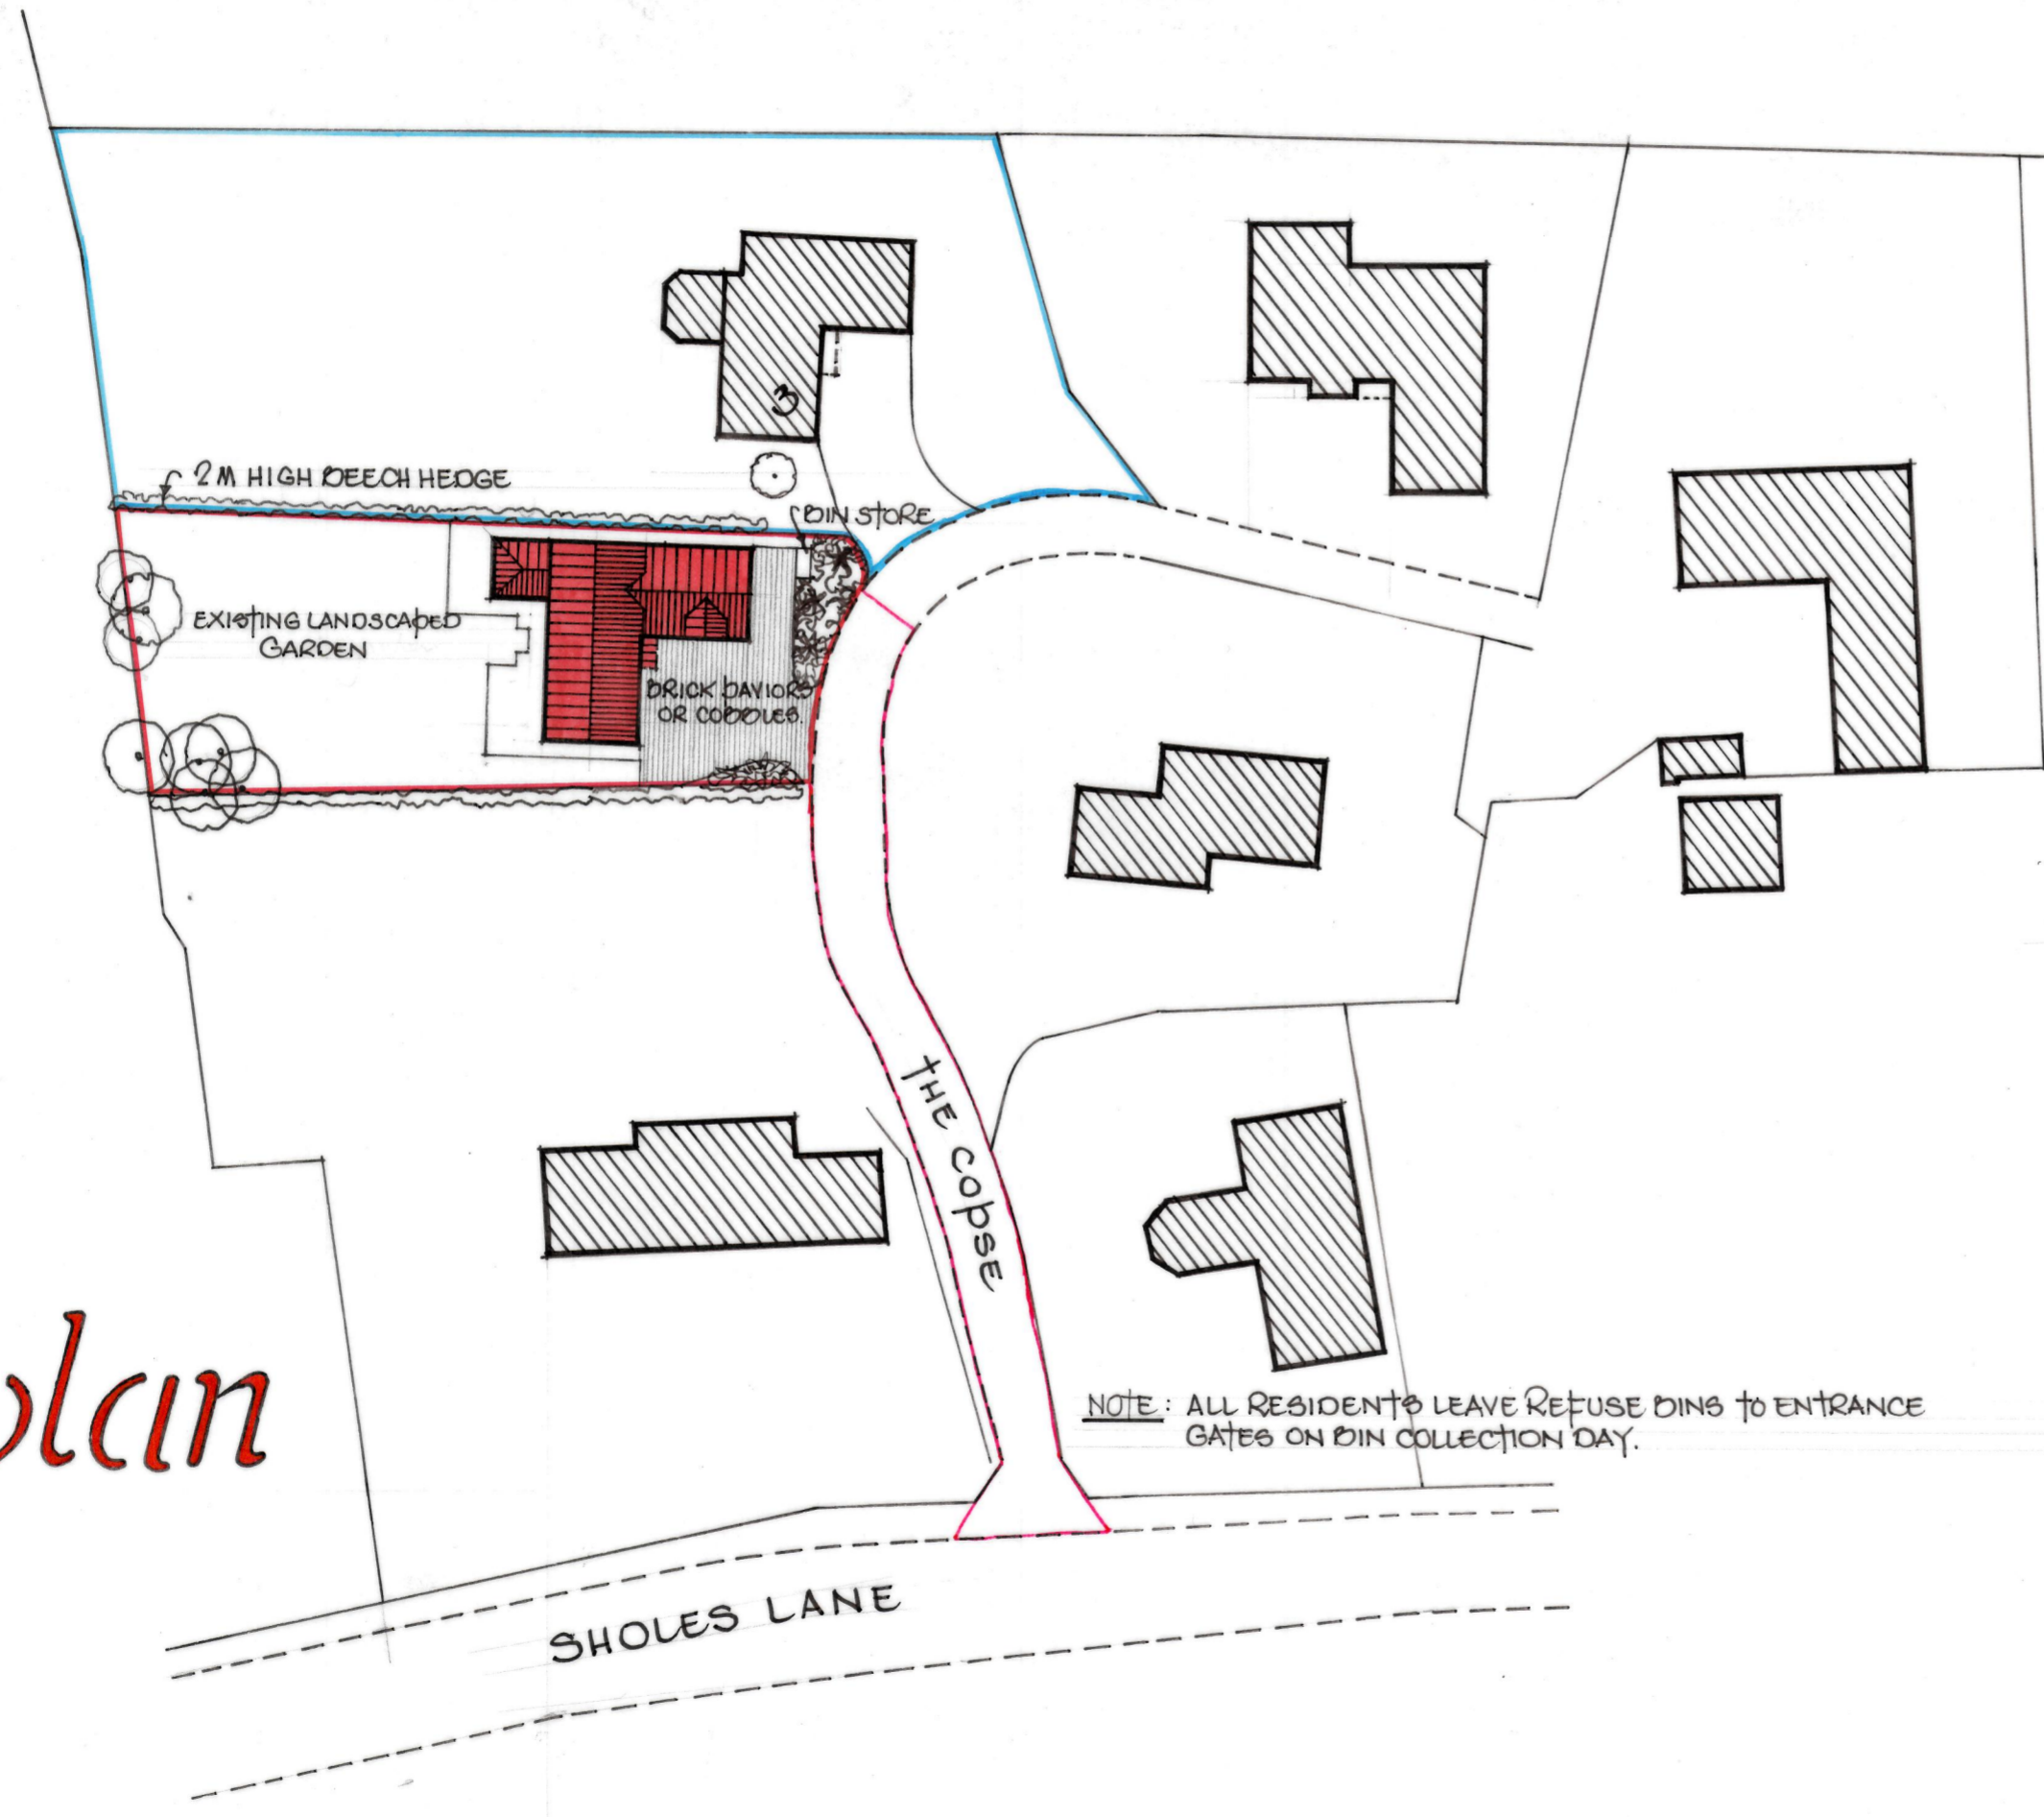

*location plan*  
SCALE 1:1250

*block plan*  
SCALE 1:500

NOTE: ALL RESIDENTS LEAVE REFUSE BINS TO ENTRANCE GATES ON BIN COLLECTION DAY.

*Mr. & Mrs. D. G. Thornborrozu*

3, THE COPSE,  
SCHOLES,  
CLECKHEATON,  
DD19 6NE

FEBRUARY, 2021.