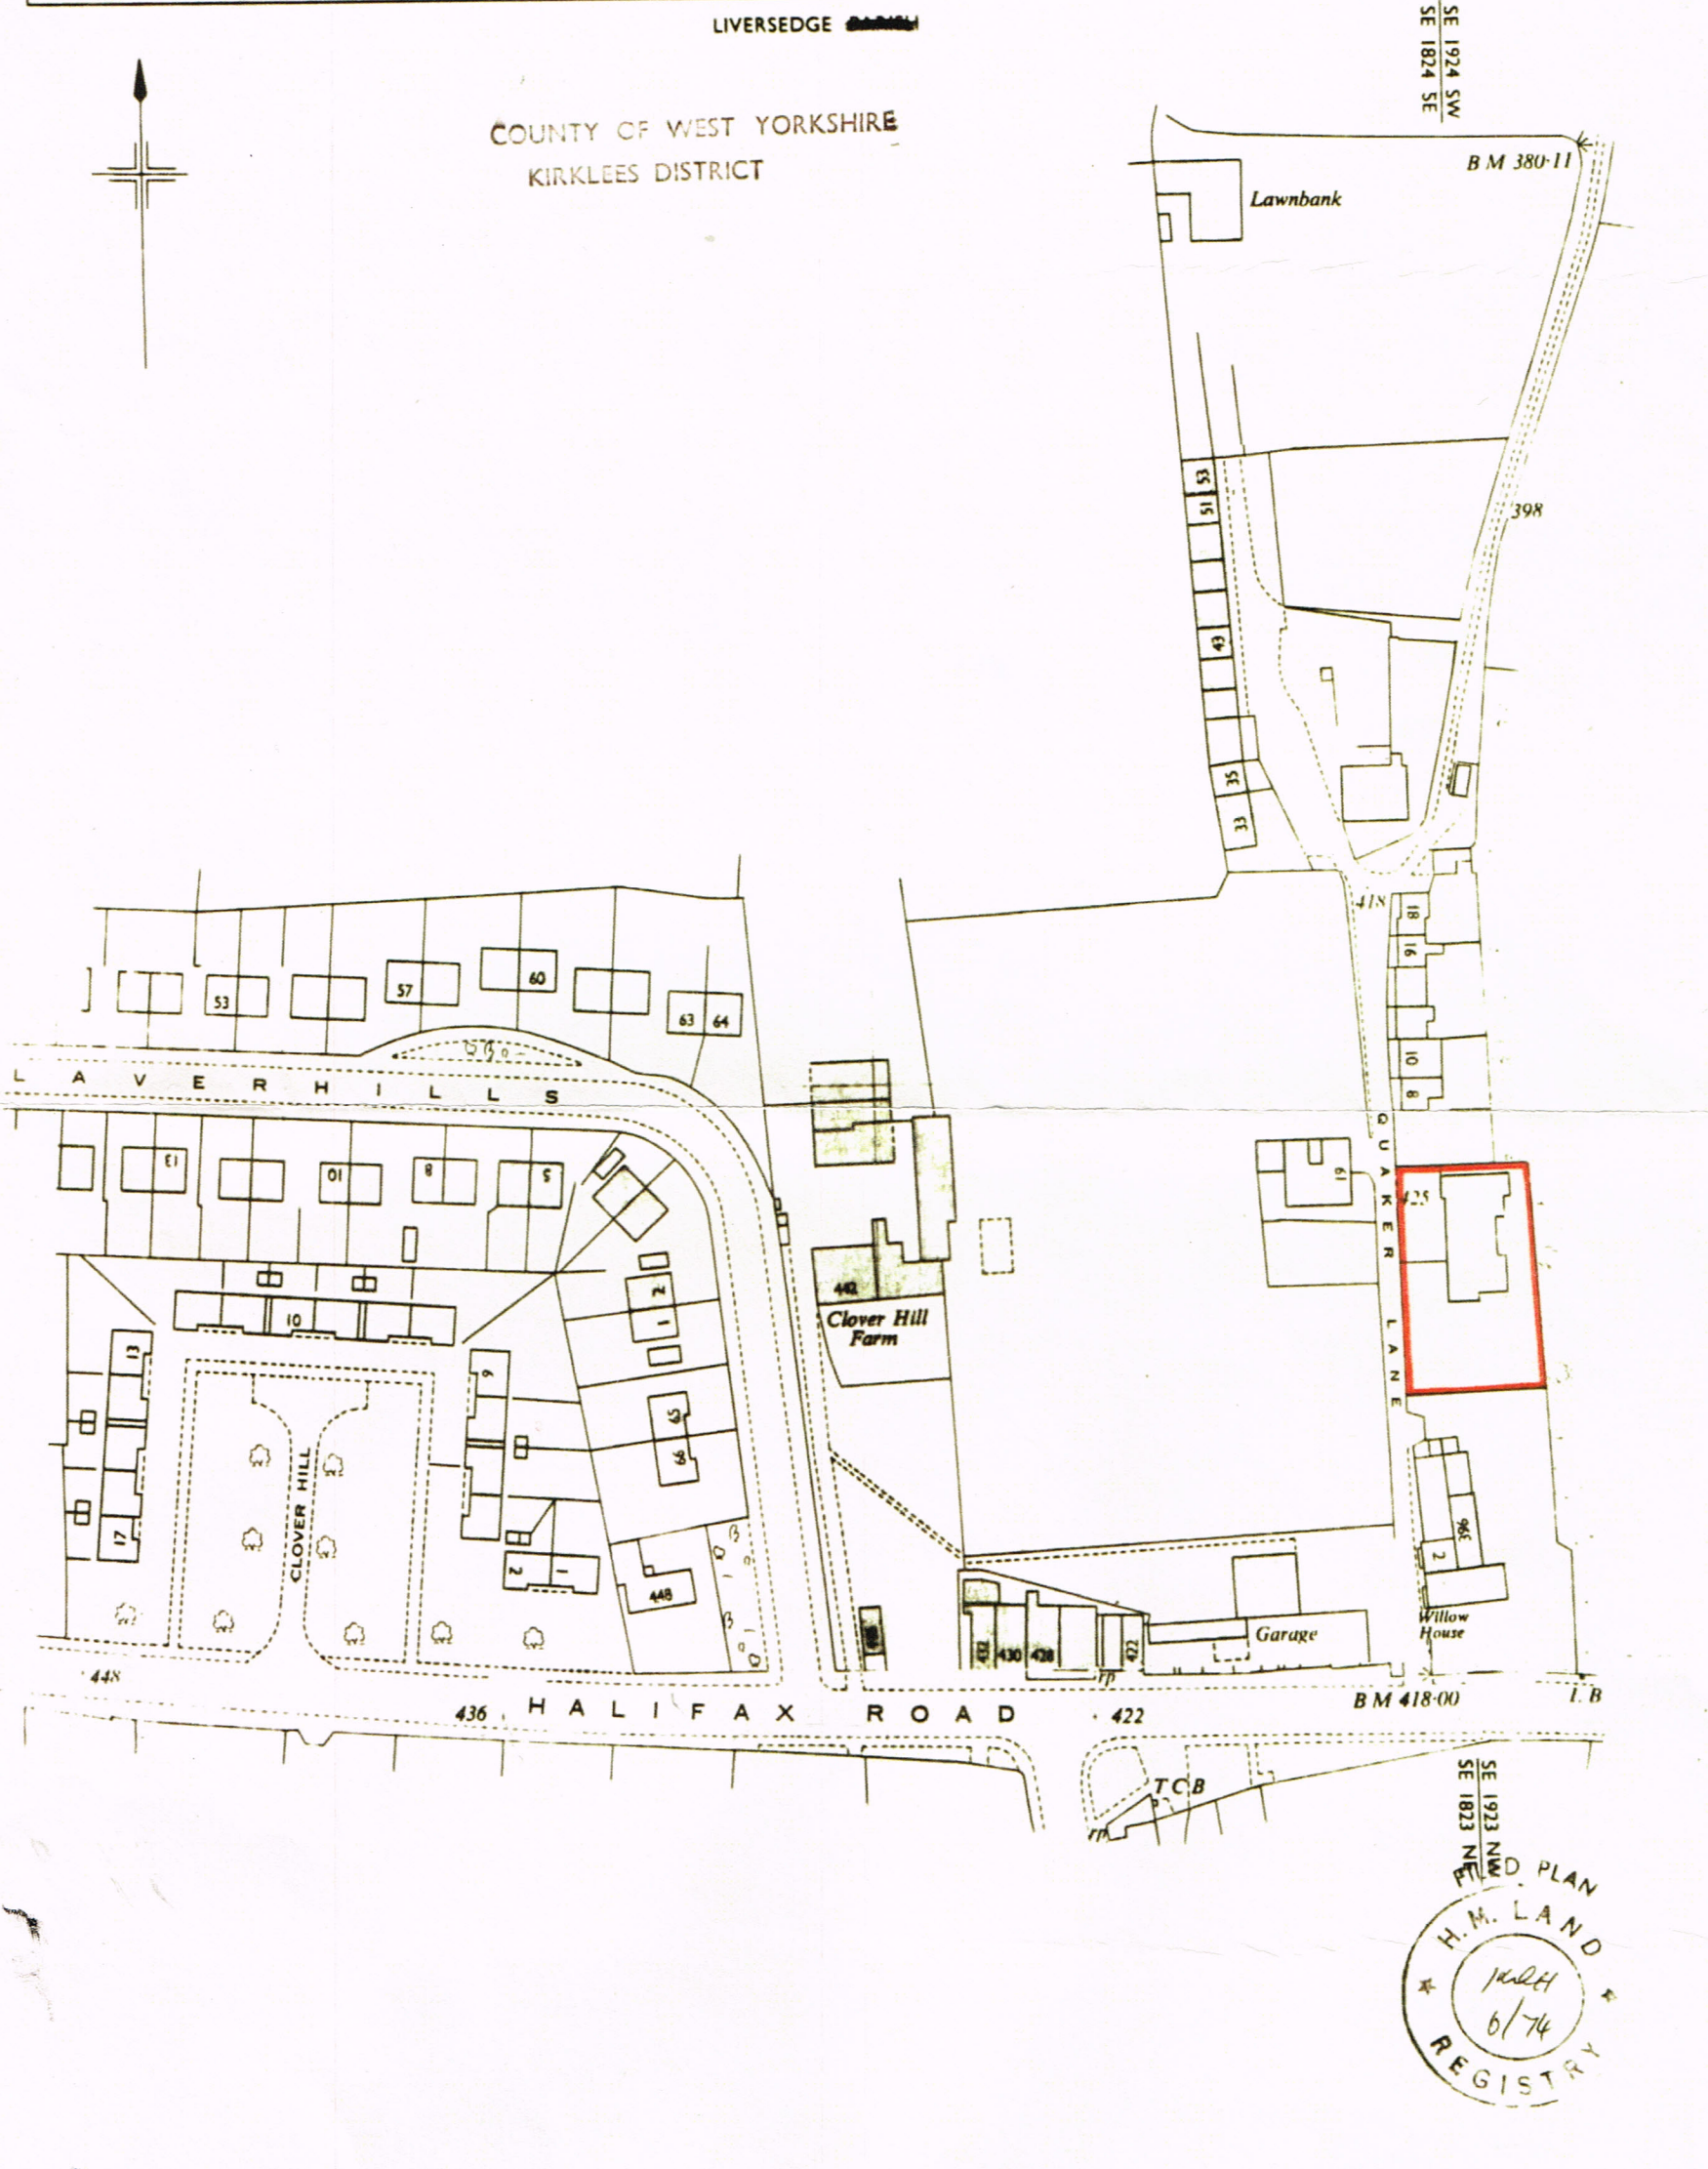

H.M. LAND REGISTRY		TITLE NUMBER	
		WYK 1999	
ORDNANCE SURVEY PLAN REFERENCE	COUNTY	SHEET	NATIONAL GRID
	YORKSHIRE		SE 1824
			SECTION
			L
Scale: 1/1250		© Crown copyright 1970.	

LIVERSEDGE

SE 1924 SW
SE 1824 SE

COUNTY OF WEST YORKSHIRE
KIRKLEES DISTRICT

PLAN
H.M. LAND
REGISTRY
6/74

This official copy issued on 28 June 2007 shows the state of this title plan on 28 June 2007 at 14:20:43.
 It is admissible in evidence to the same extent as the original (s.67 Land Registration Act 2002).
 This title plan shows the general position, not the exact line, of the boundaries. It may be subject to distortions in scale. Measurements scaled from this plan may not match measurements between the same points on the ground. See Land Registry Public Guide 7 - Title Plans.
 This title is dealt with by Land Registry, Nottingham (West) Office.
 © Crown Copyright. Produced by Land Registry. Reproduction in whole or in part is prohibited without the prior written permission of Ordnance Survey. Licence Number 100026316.