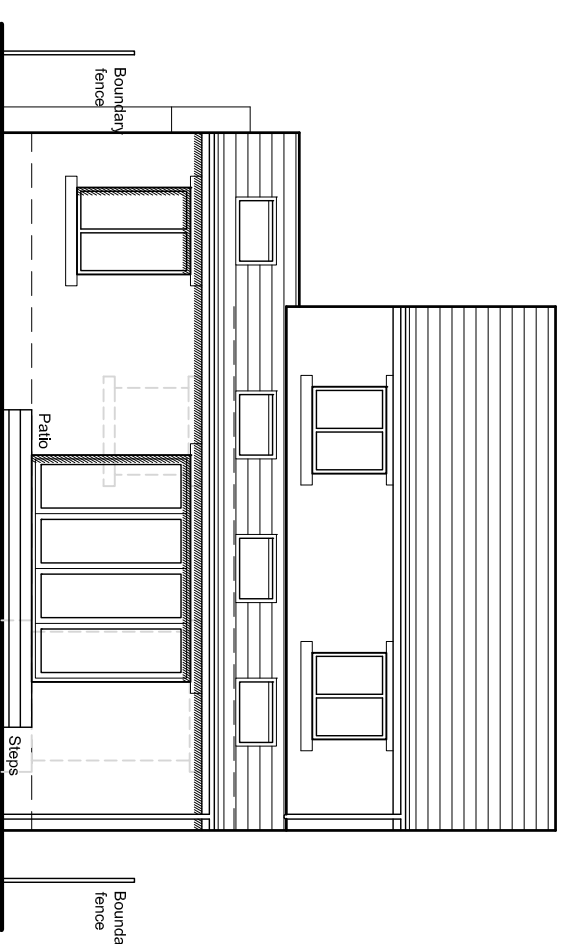

North Elevation

East Elevation

West Elevation

South Elevation

Revisions	
Project: Extension and Alterations at 50 Pavilion Way Meltham HD9 5QW for Mr & Mrs. A. Robertshaw Proposed Elevations	
Date	August 2019
Scales	1:100 @ A3
Drawing No.	1959-05