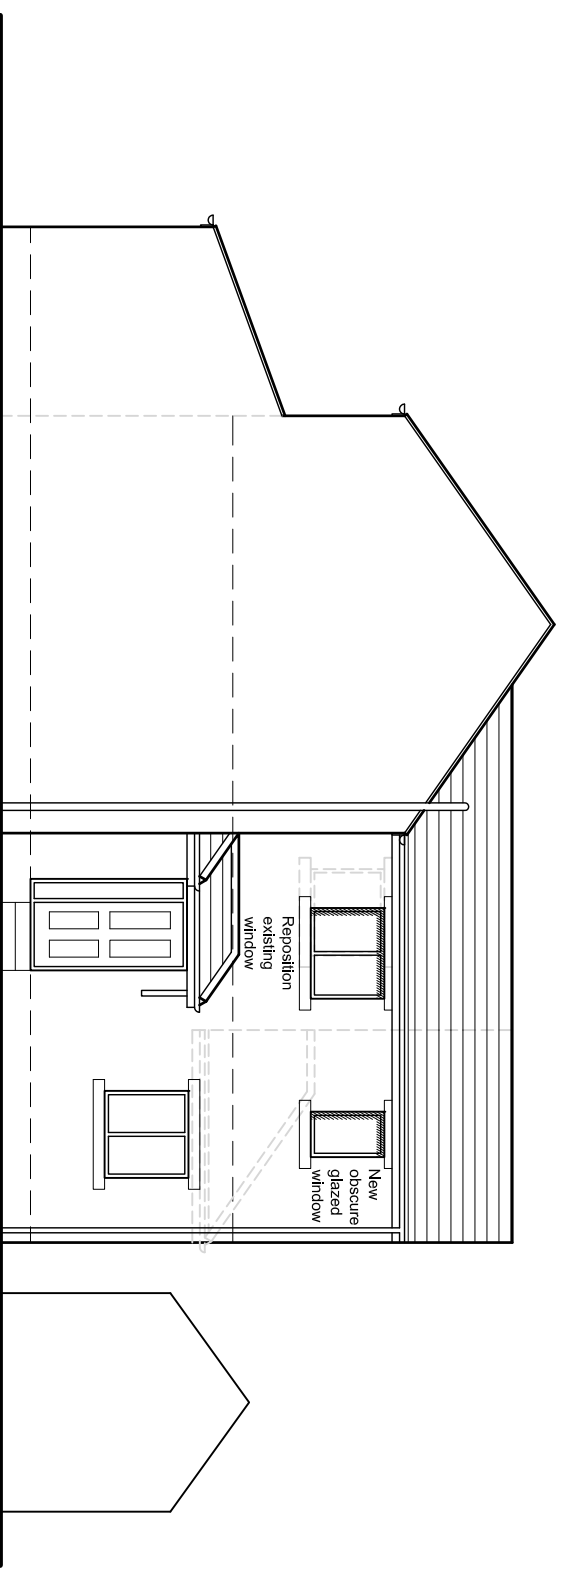

North Elevation

East Elevation

West Elevation

South Elevation

Revisions	
Project: Extension and Alterations at 50 Pavilion Way Meltham HD9 5QW for Mr & Mrs. A. Robertshaw Proposed Elevations	
Date	August 2019
Scales	1:100 @ A3
Drawing No.	1959-05