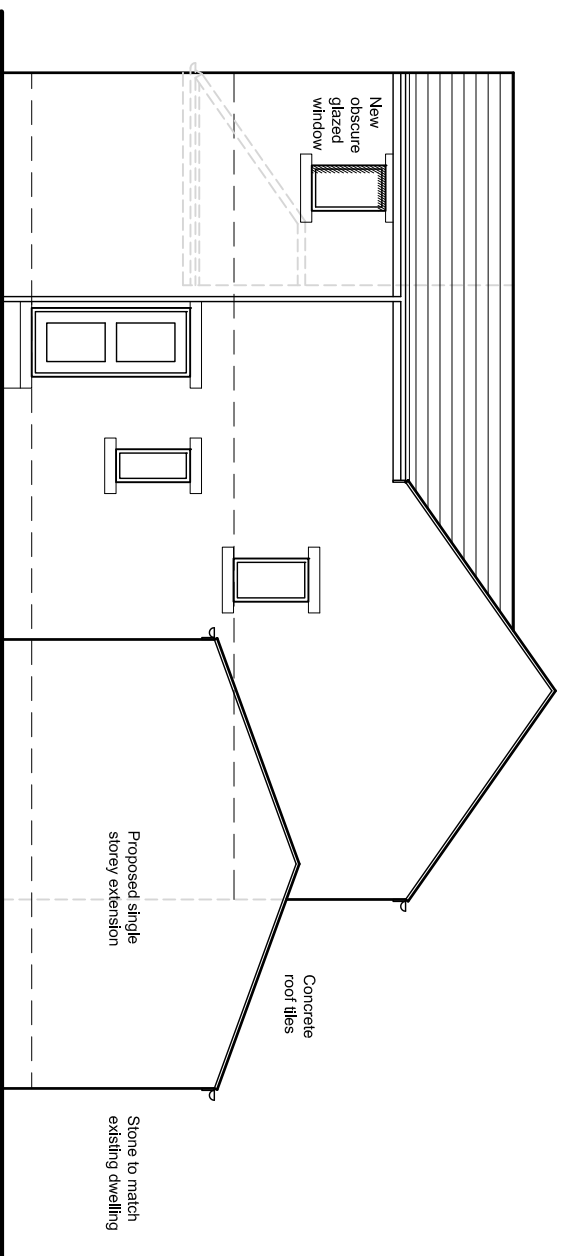

North Elevation

East Elevation

West Elevation

South Elevation

Revisions	
Project: Extension and Alterations at 50 Pavilion Way Meltham HD9 5QW for Mr & Mrs. A. Robertshaw Proposed Elevations	
Date	August 2019
Scales	1:100 @ A3
Drawing No.	1959-05