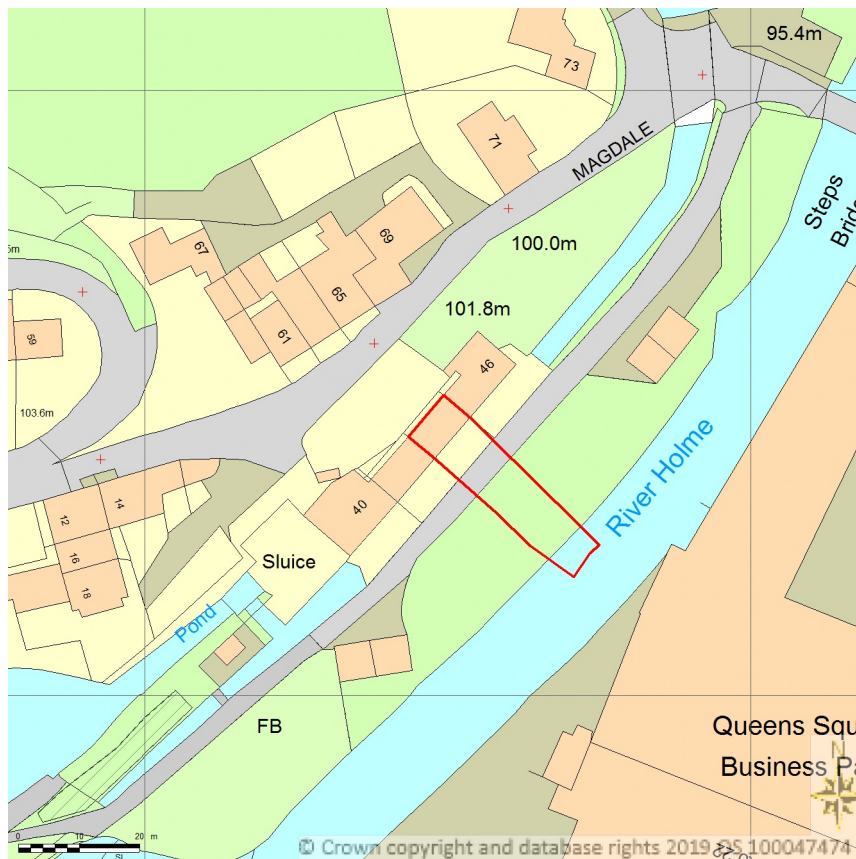

**SITE LOCATION PLAN**  
**AREA 2 HA**  
**SCALE 1:1250 on A4**  
**CENTRE COORDINATES: 414048, 412643**

Supplied by Streetwise Maps Ltd  
[www.streetwise.net](http://www.streetwise.net)  
Licence No: 100047474  
05/09/2019 16:24