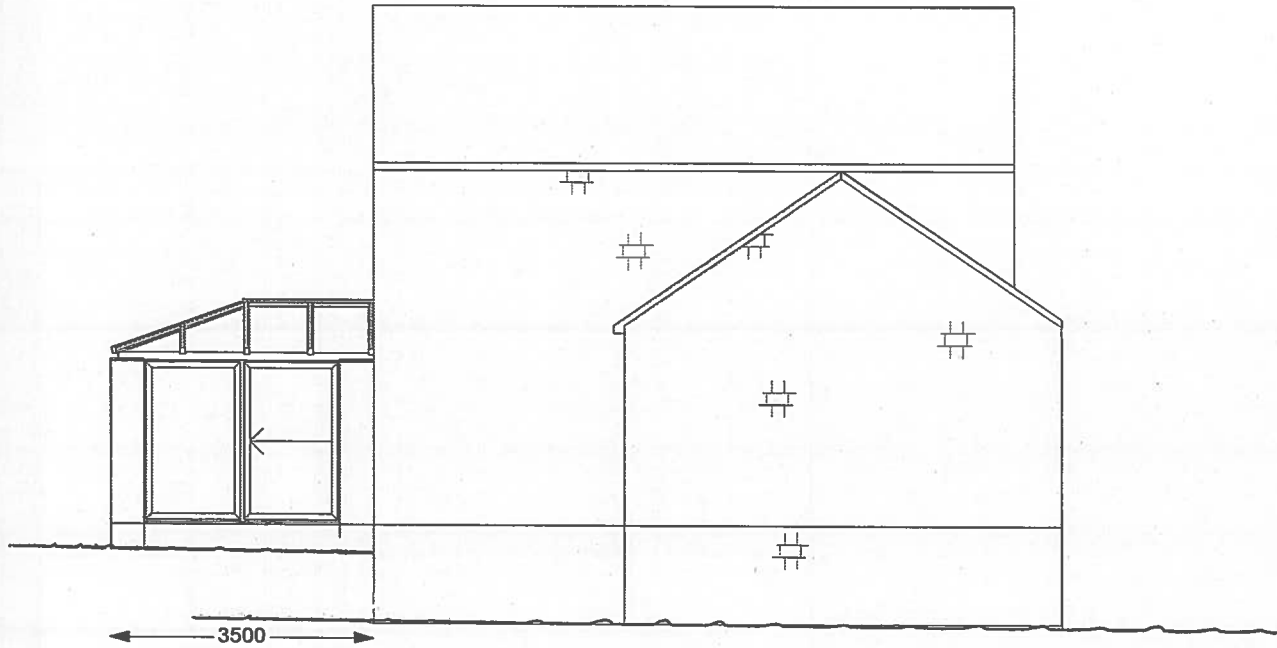

Proposed Right Elevation

Proposed Site Address

MR SKAPSKI
6 DODLEE LANE
LONGWOOD
HUDDERSFIELD
HD3 4TZ
WEST YORKSHIRE

A4
Drawing Scale: 1:100