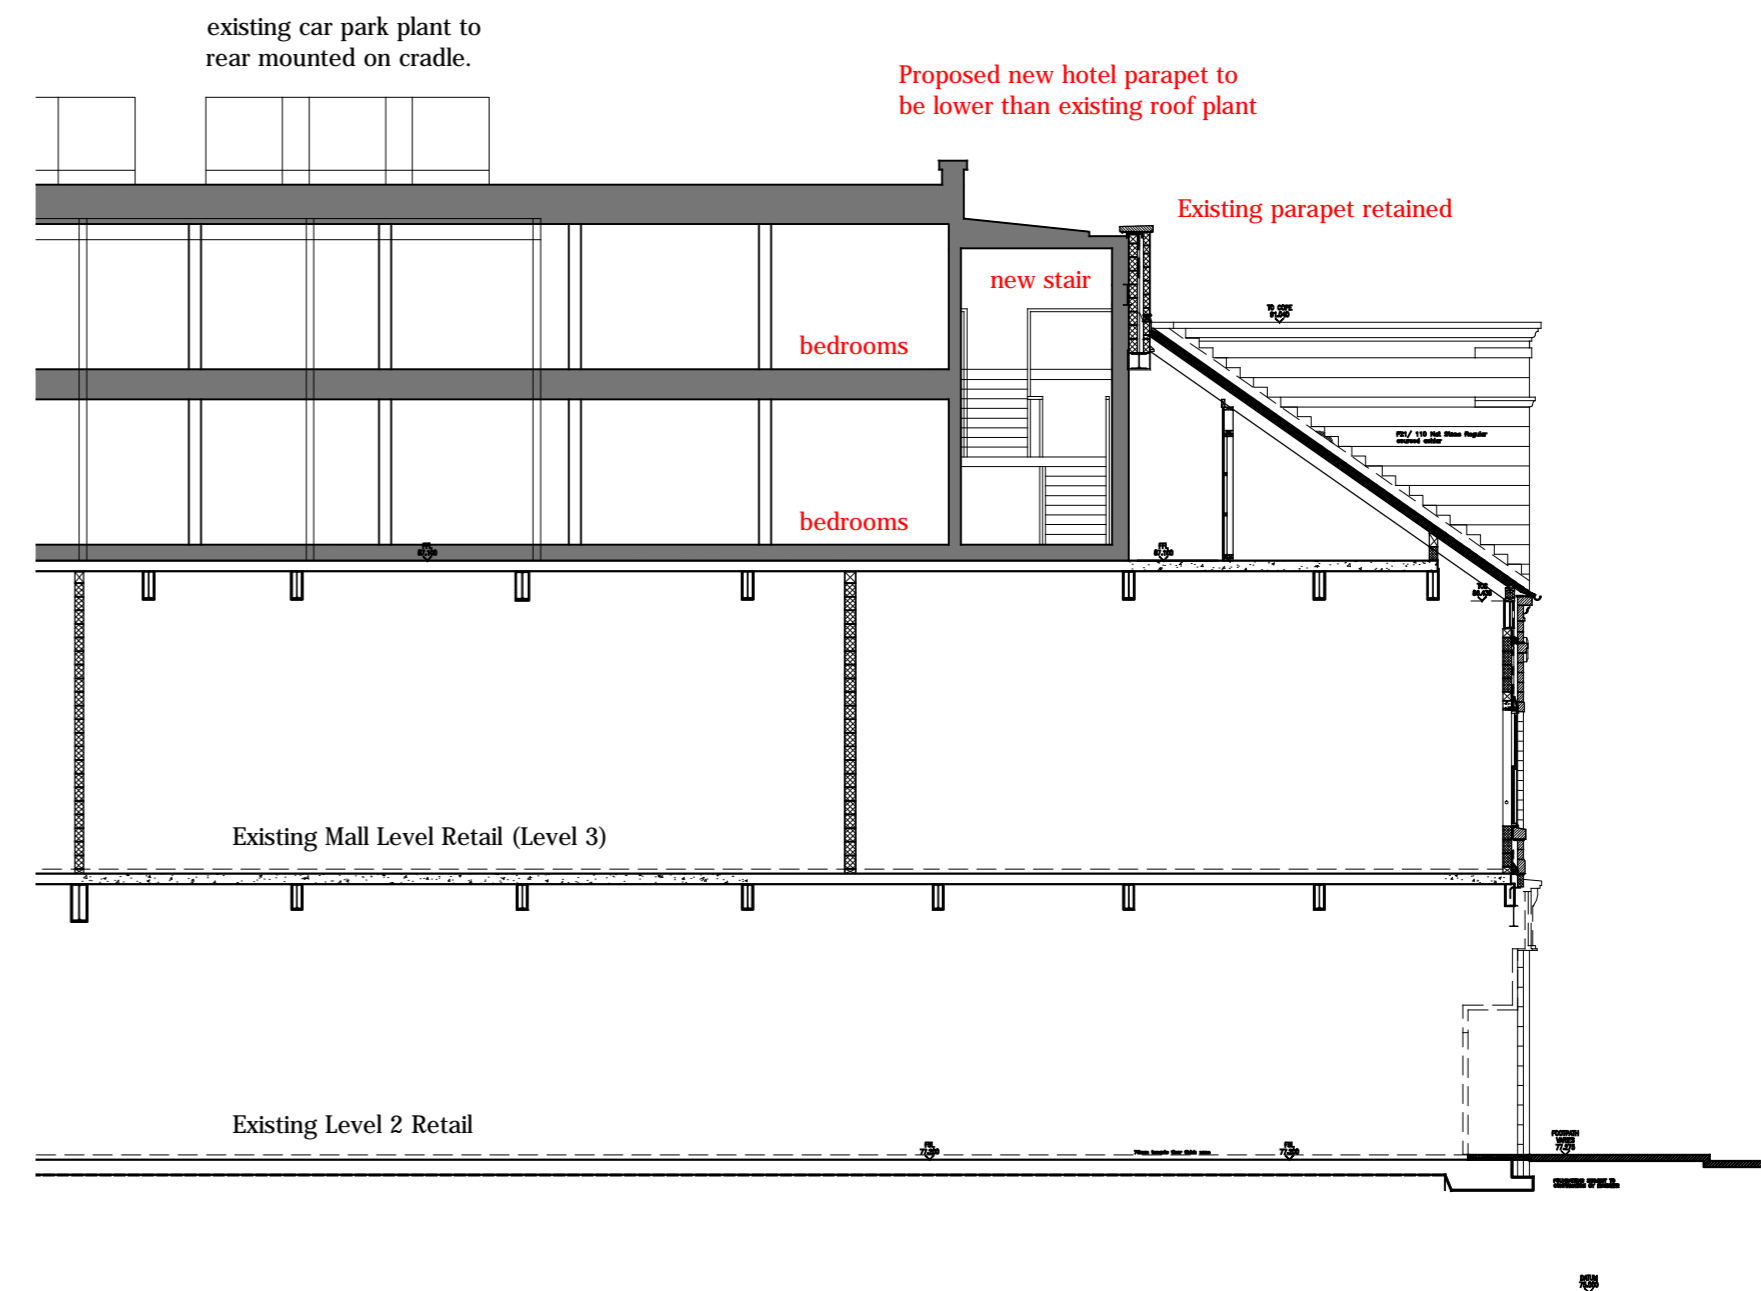

## EXISTING

(Showing demo and proposed leisure)

## PROPOSED

Content EXISTING AND PROPOSED SECTION B-B  
 Client WD  
 Project KINGSGATE HOTEL

Date 13.01.18 Drawing Scale 1:125@ A1, 1:250@A3  
 Paper size A1 Drawn by HB Checked -

Project Code 915 Drawing No. PP-11 Revision B