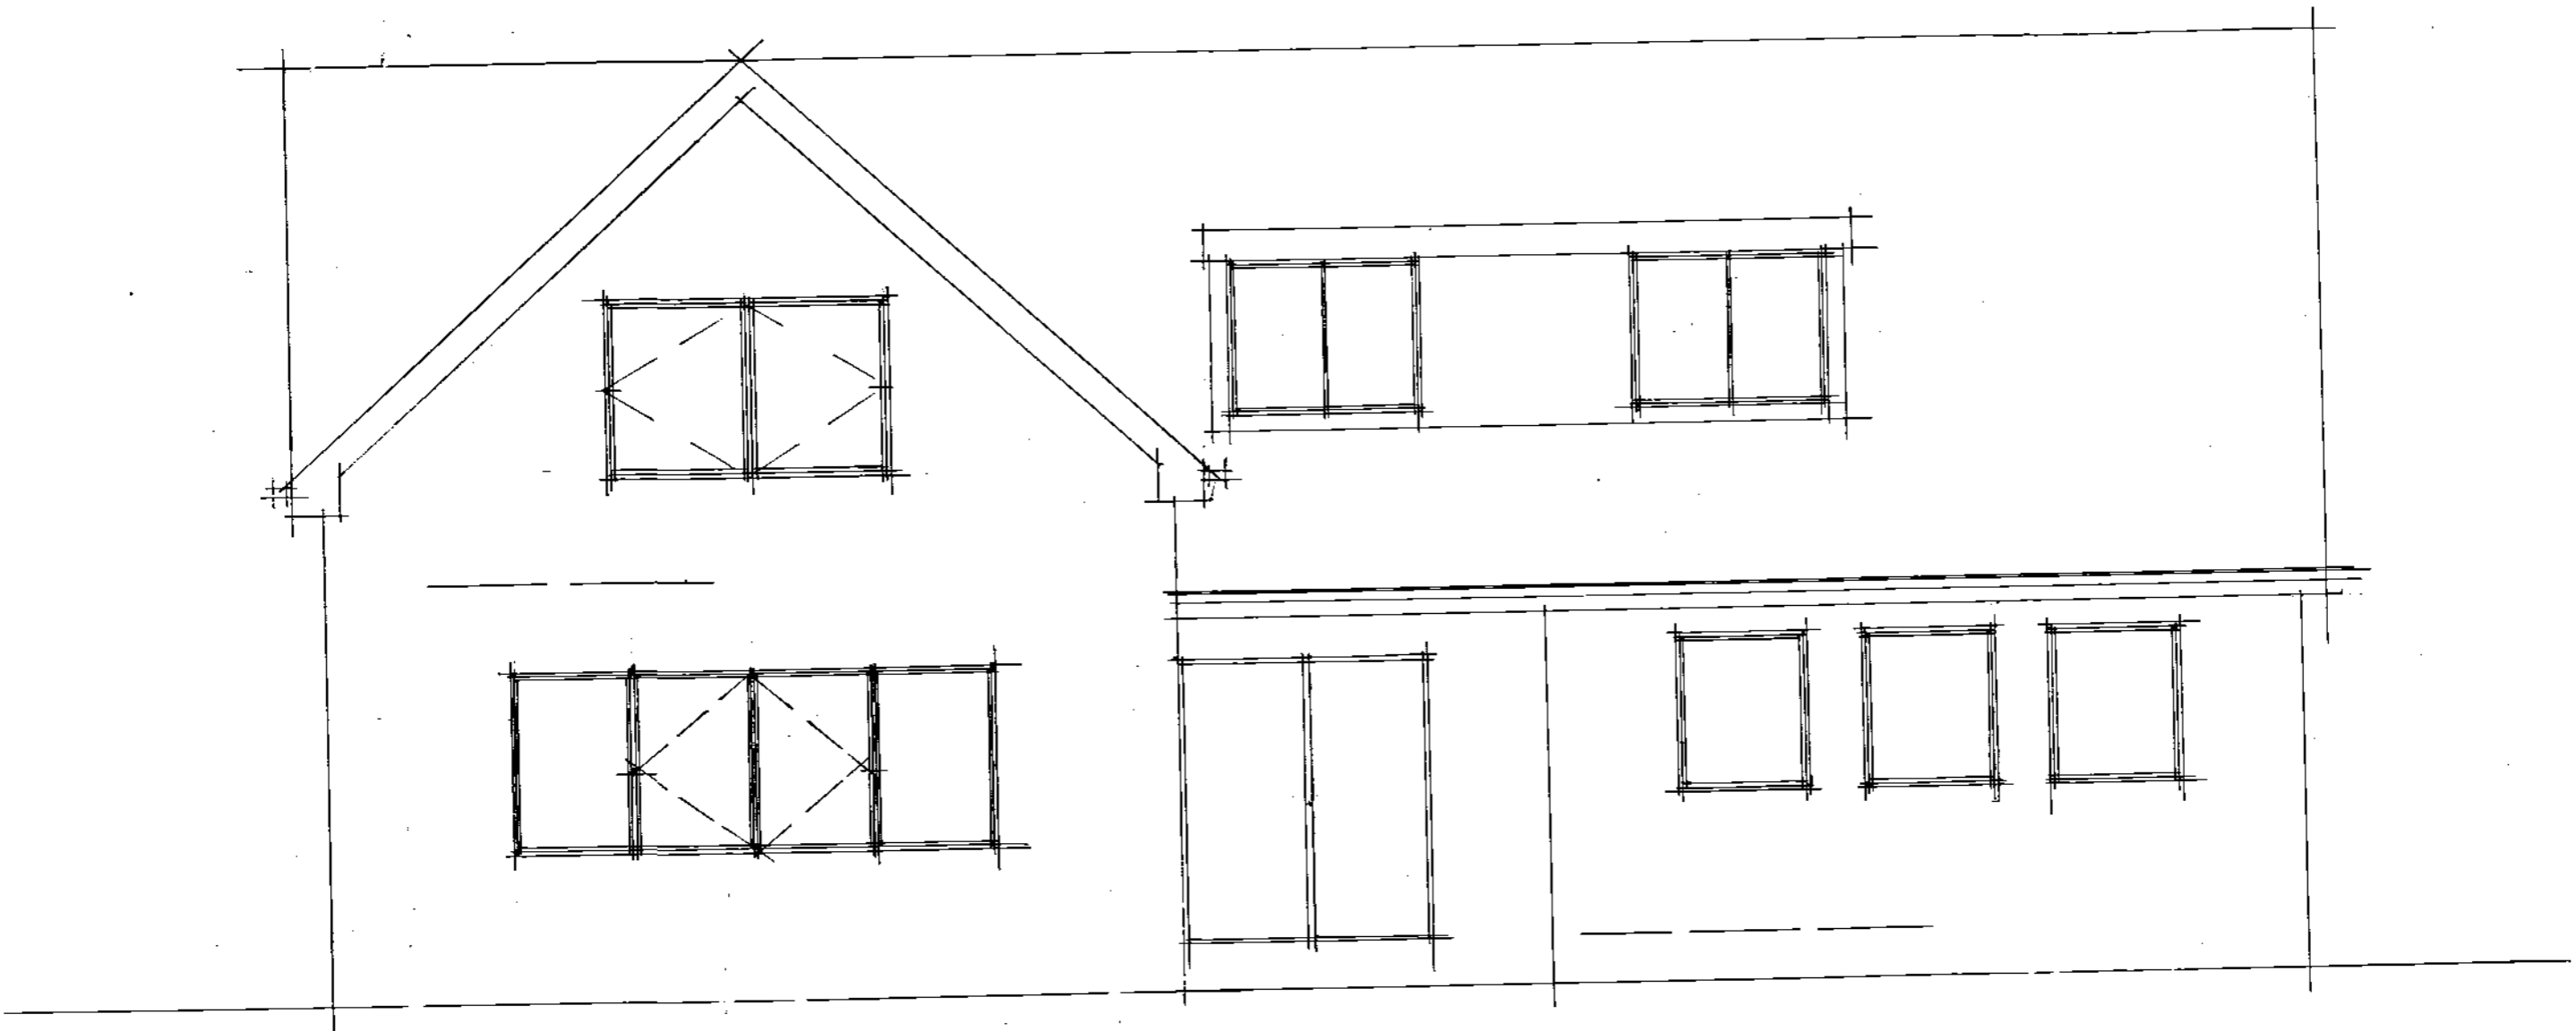

0m  
0m  
0m  
0m

Scale 1:50  
Scale 1:100  
Scale 1:200  
Scale 1:1250

4m  
8m  
16m  
100m

[When to scale of original plan, bar = 8cm]

© Copyright Kirklees Metropolitan Council

AS BUILT - FRONT ELEVATION

9 EDGERTON GREEN  
EDGERTON HUDDERSFIELD

DRG NO B73.8B SCALE 1.50