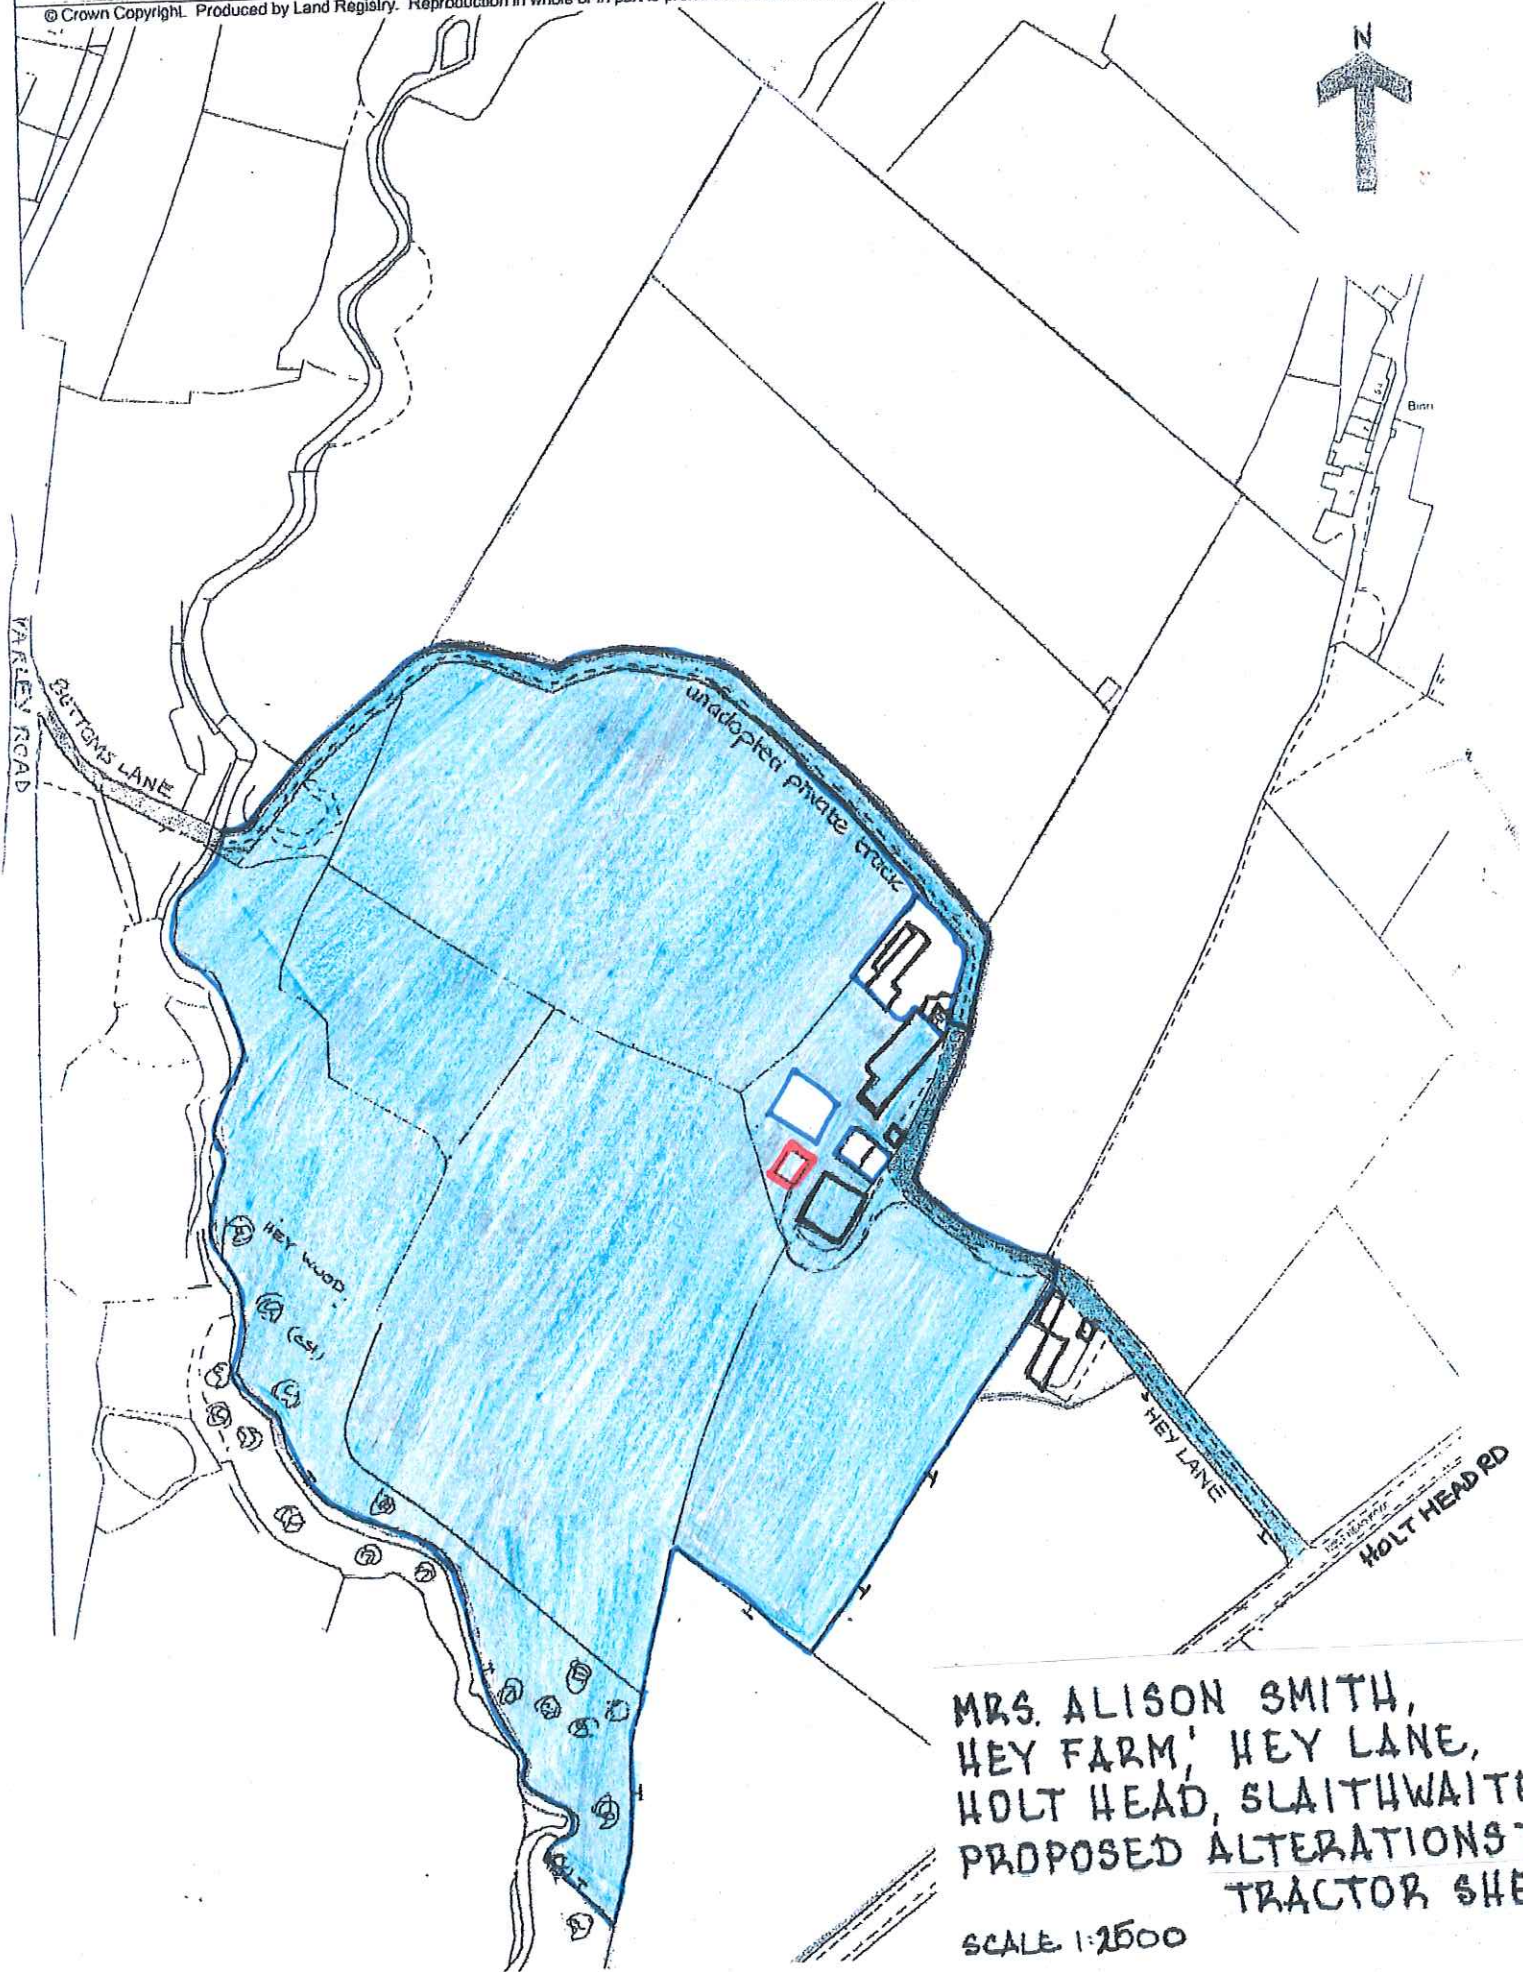

Land Registry
Official copy of
title plan

Title number WYK664479
Ordnance Survey map reference SE0812NW
Scale 1:2500

Administrative area West Yorkshire: Kirklees

Area shaded blue owned by Hey Farm.
Areas shown in white not owned by Hey Farm.

© Crown Copyright. Produced by Land Registry. Reproduction in whole or in part is prohibited without the prior written permission of Ordnance Survey. Licence Number 100026316.

MRS. ALISON SMITH,
HEY FARM, HEY LANE,
HOLT HEAD, SLAITHWAITE
PROPOSED ALTERATIONS TO
TRACTOR SHED
SCALE 1:2500