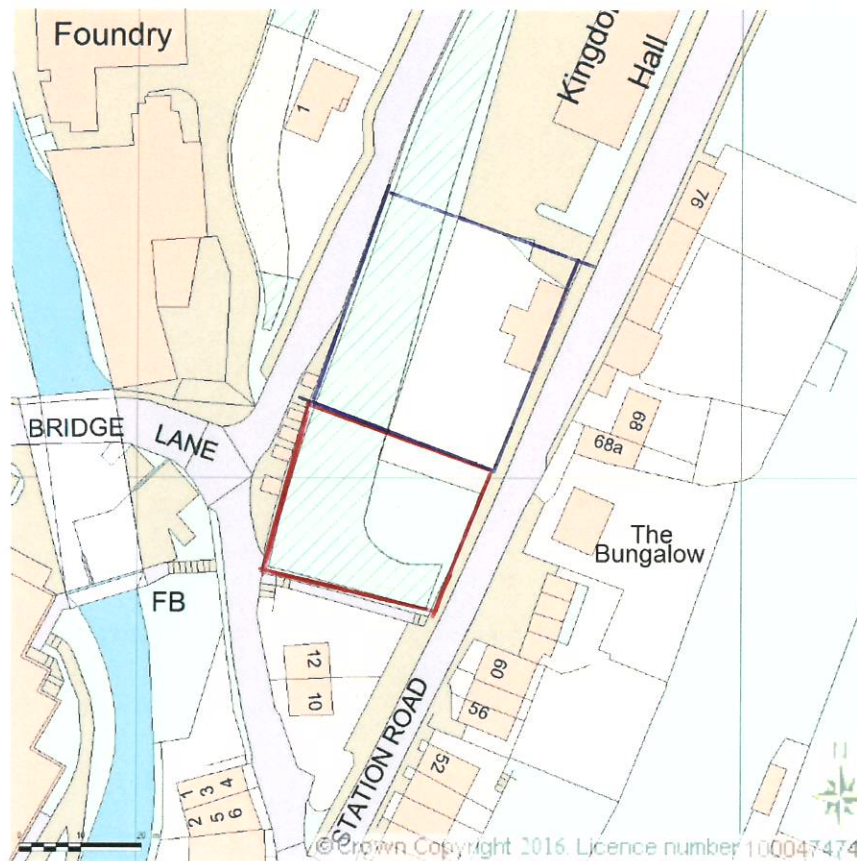

SITE LOCATION PLAN
AREA 2 HA
SCALE 1:1250 on A4
CENTRE COORDINATES: 414450, 408507

Supplied by Streetwise Maps Ltd
www.streetwise.net
Licence No: 100047474
08/03/2016 13:55