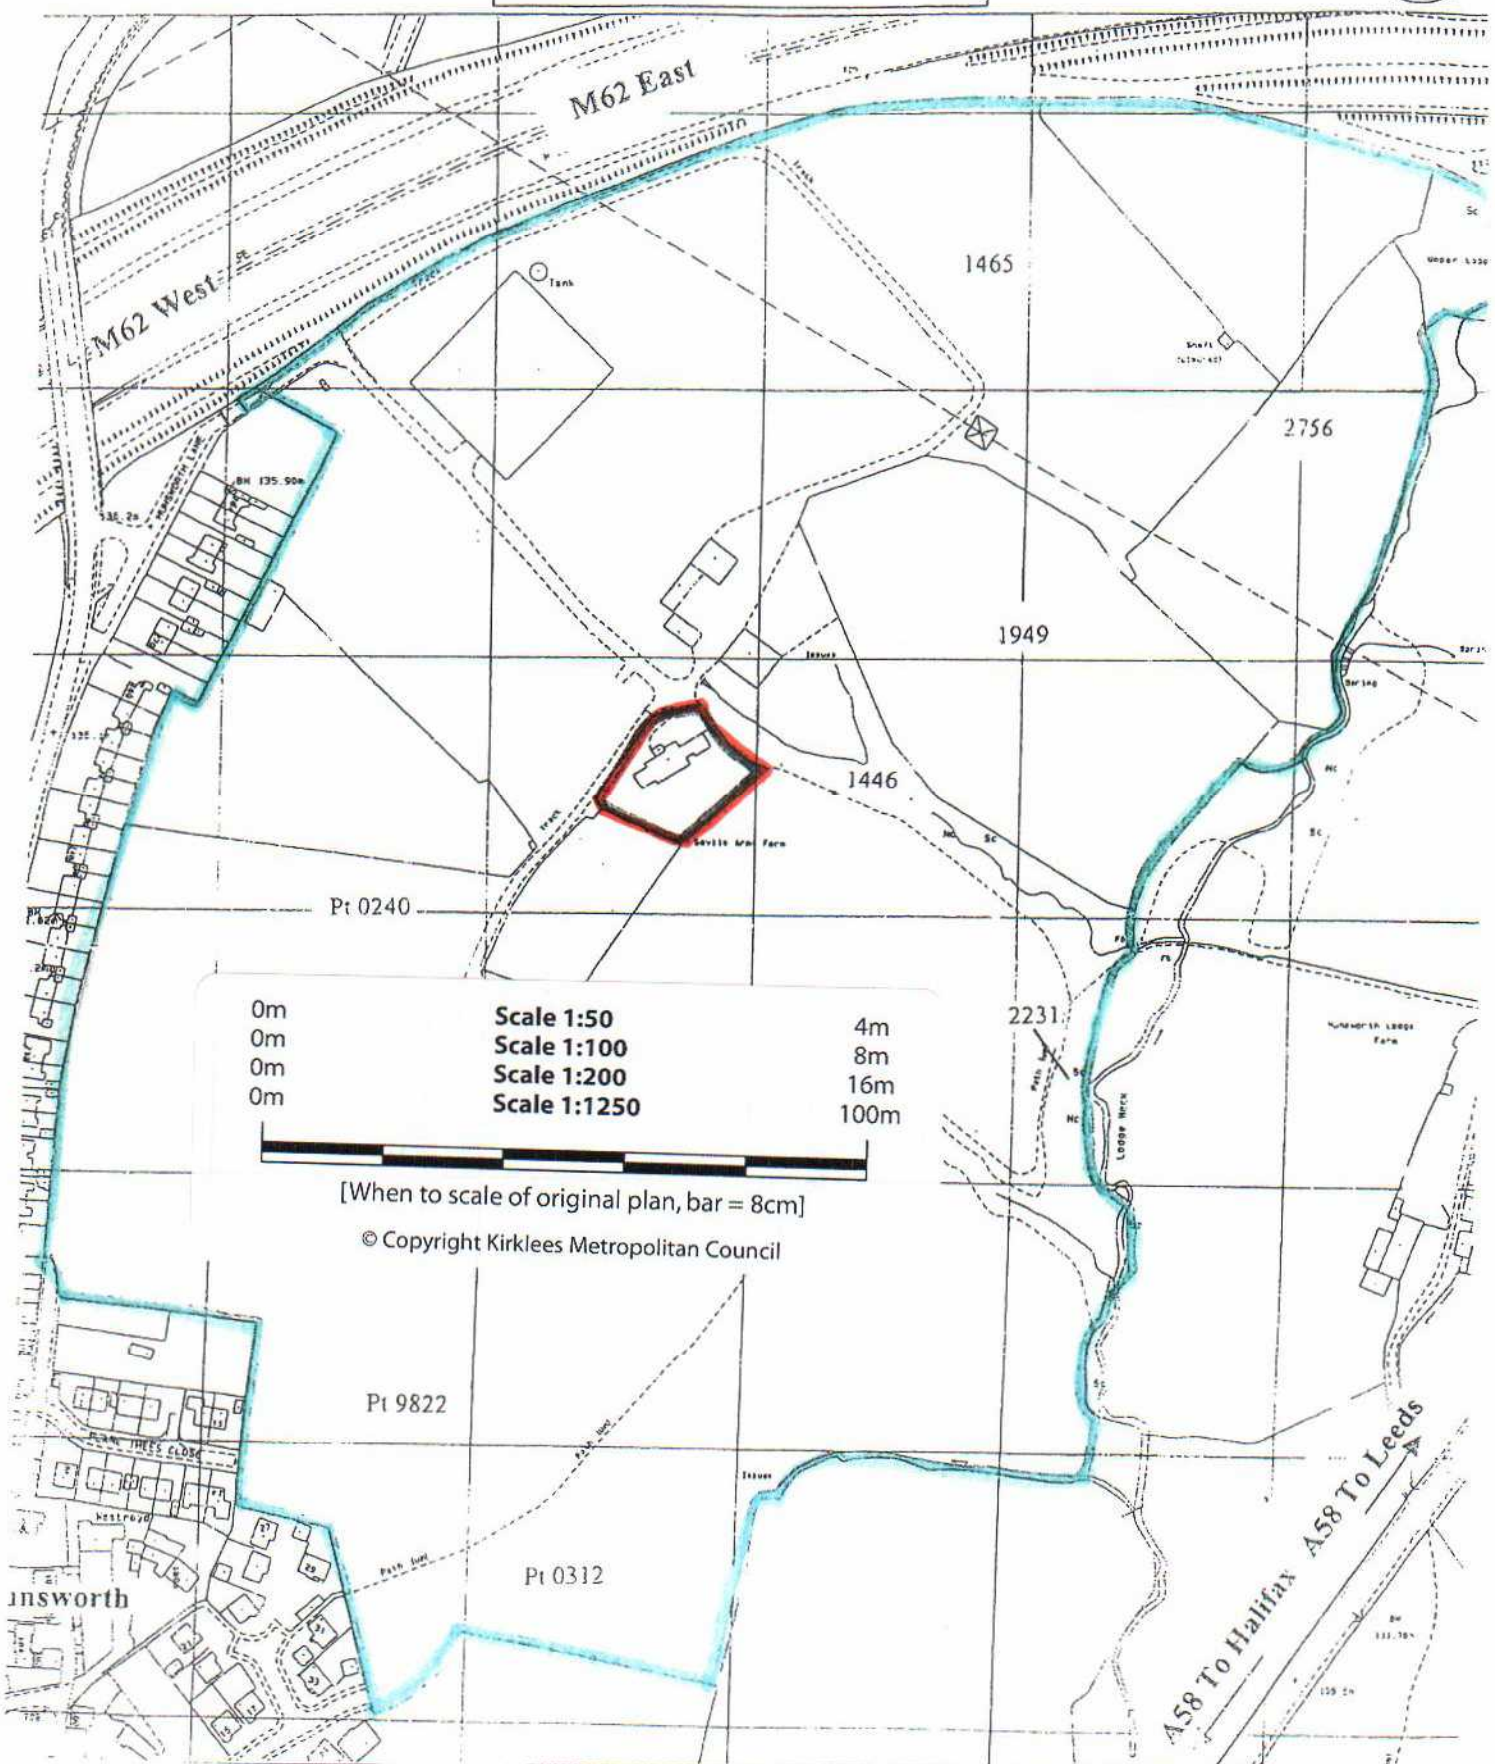

SAVILE ARMS FARM

[When to scale of original plan, bar = 8cm]

© Copyright Kirklees Metropolitan Council

Note:- This plan is reproduced from the Ordnance Survey Map with the sanction of the controller of H.M.S.O.
 Crown Copyright reserved. Licence No: ES757330.
 Plan published 2001
 Scale: **NOT TO SCALE**
 This plan is for convenience of identification only & should not be used for any other purpose.