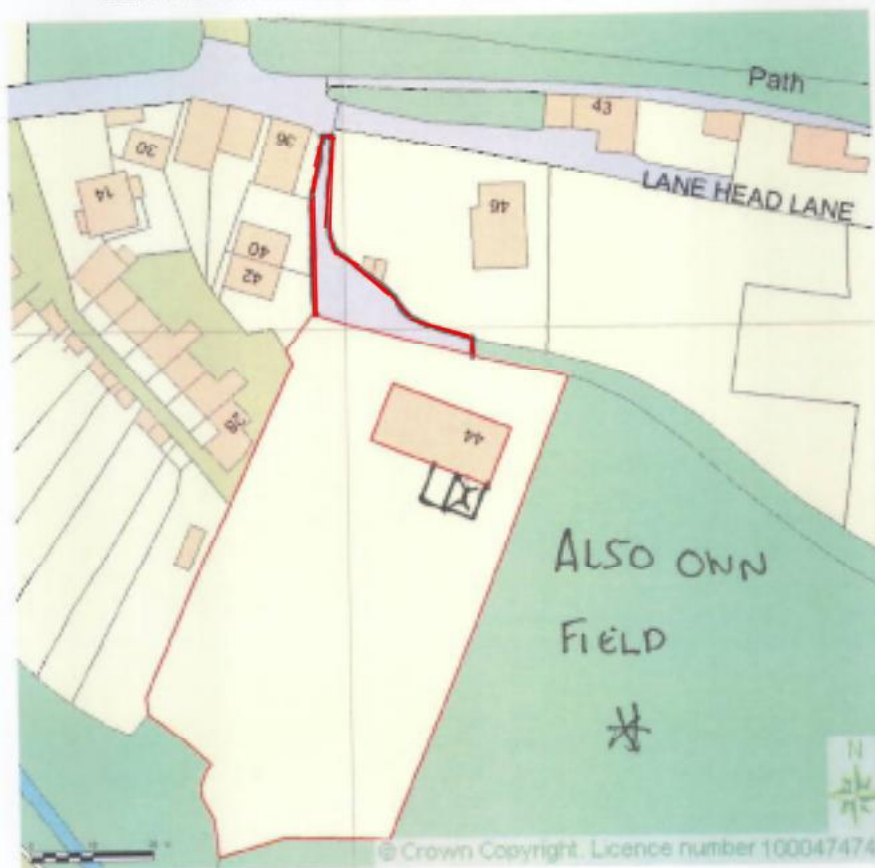

AREA 2 HA
SCALE: 1:1250
CENTRE COORDINATES: 420016 , 412481

Supplied by Streetwise Maps Ltd
www.streetwise.net
Licence No: 100047474