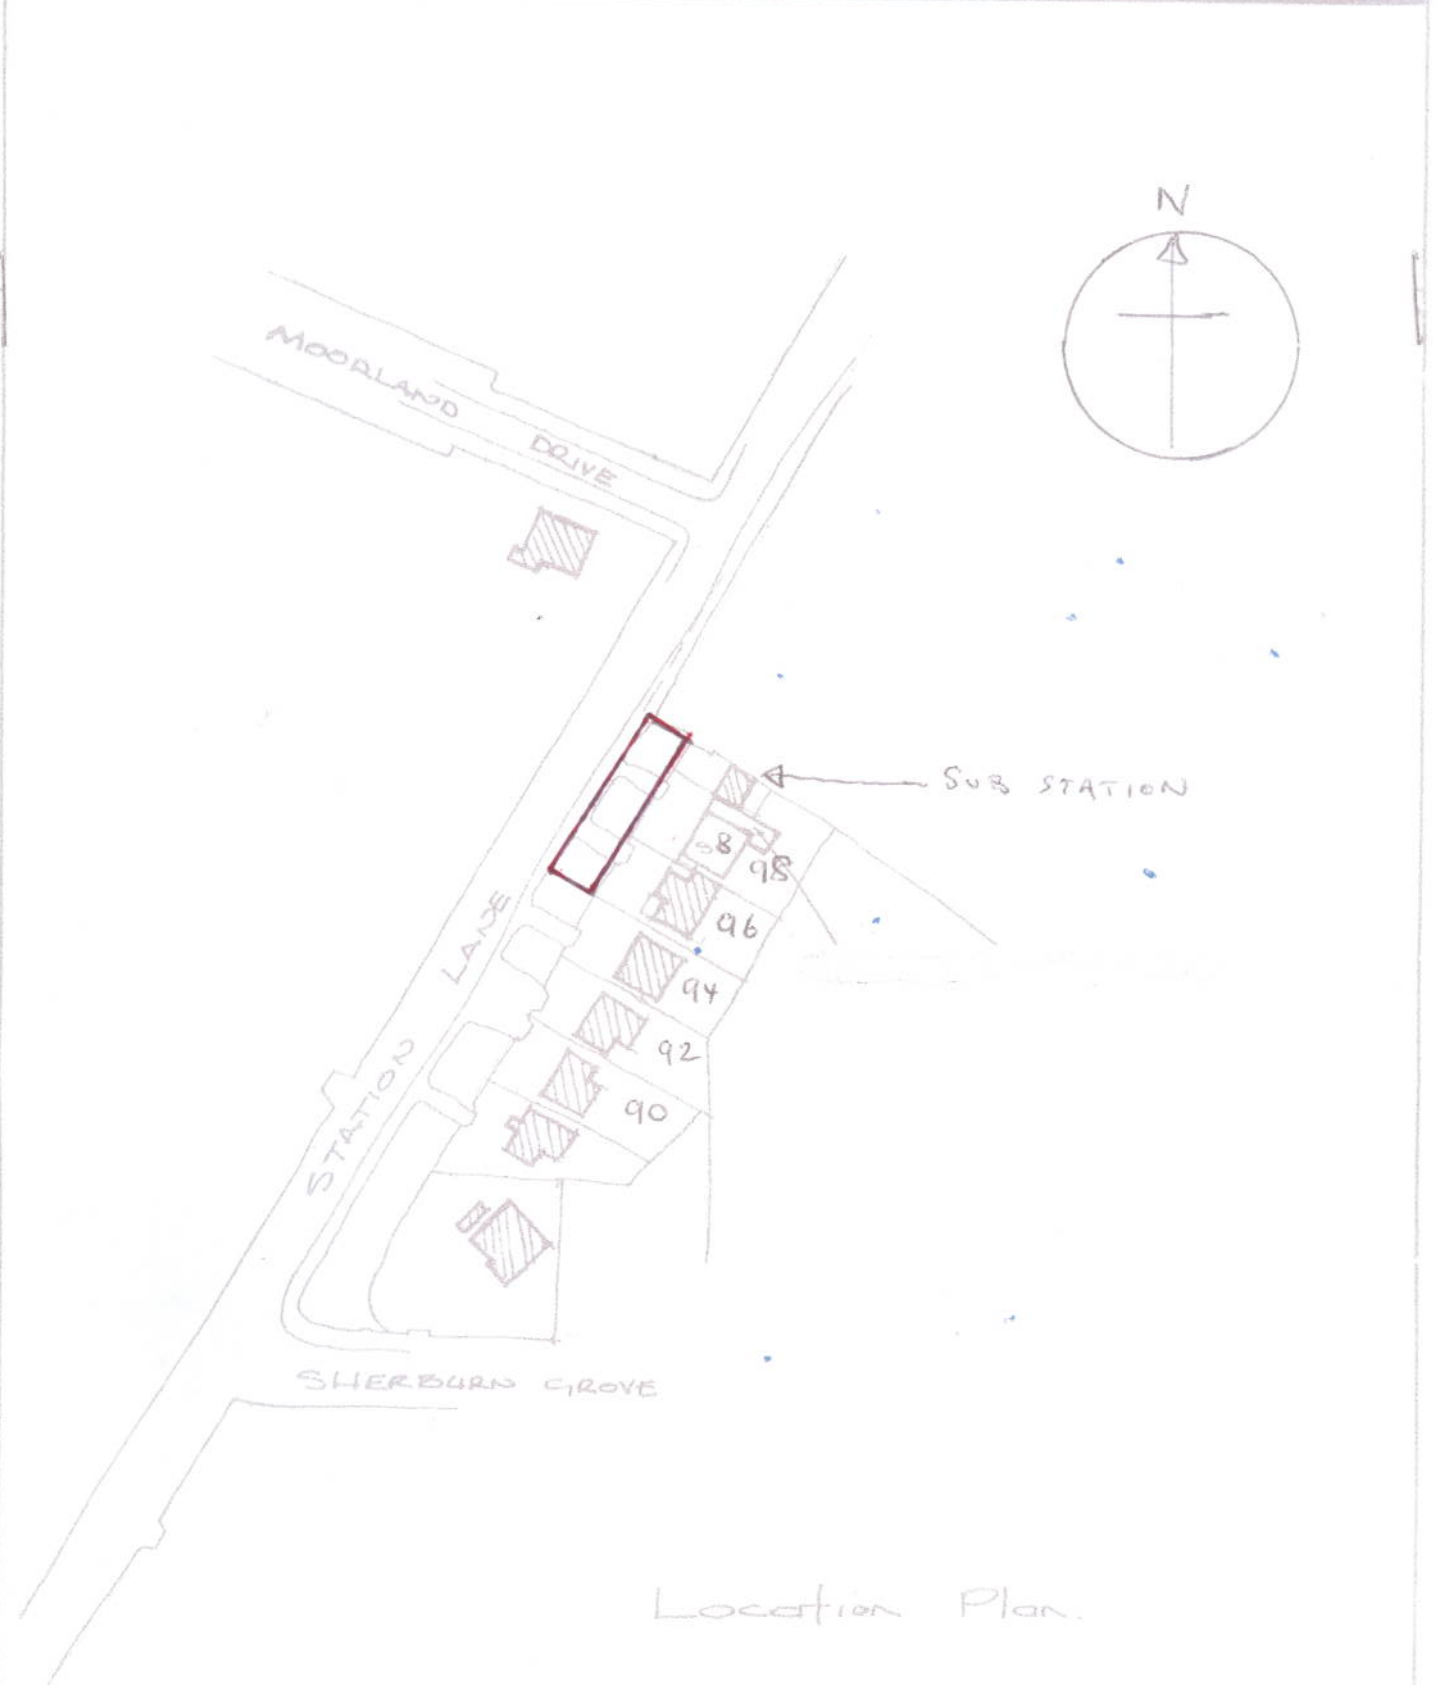

Kirklees prior ref REG175122
Document Location plan

Document ref REG175122/2
Scale 1:1250 at A4

job no.	title	rev.	drn	ckd	date	scale
2157/3	M. GRANET 30 Station Ln.		DL		11/01/03	1:1250

Location Plan.