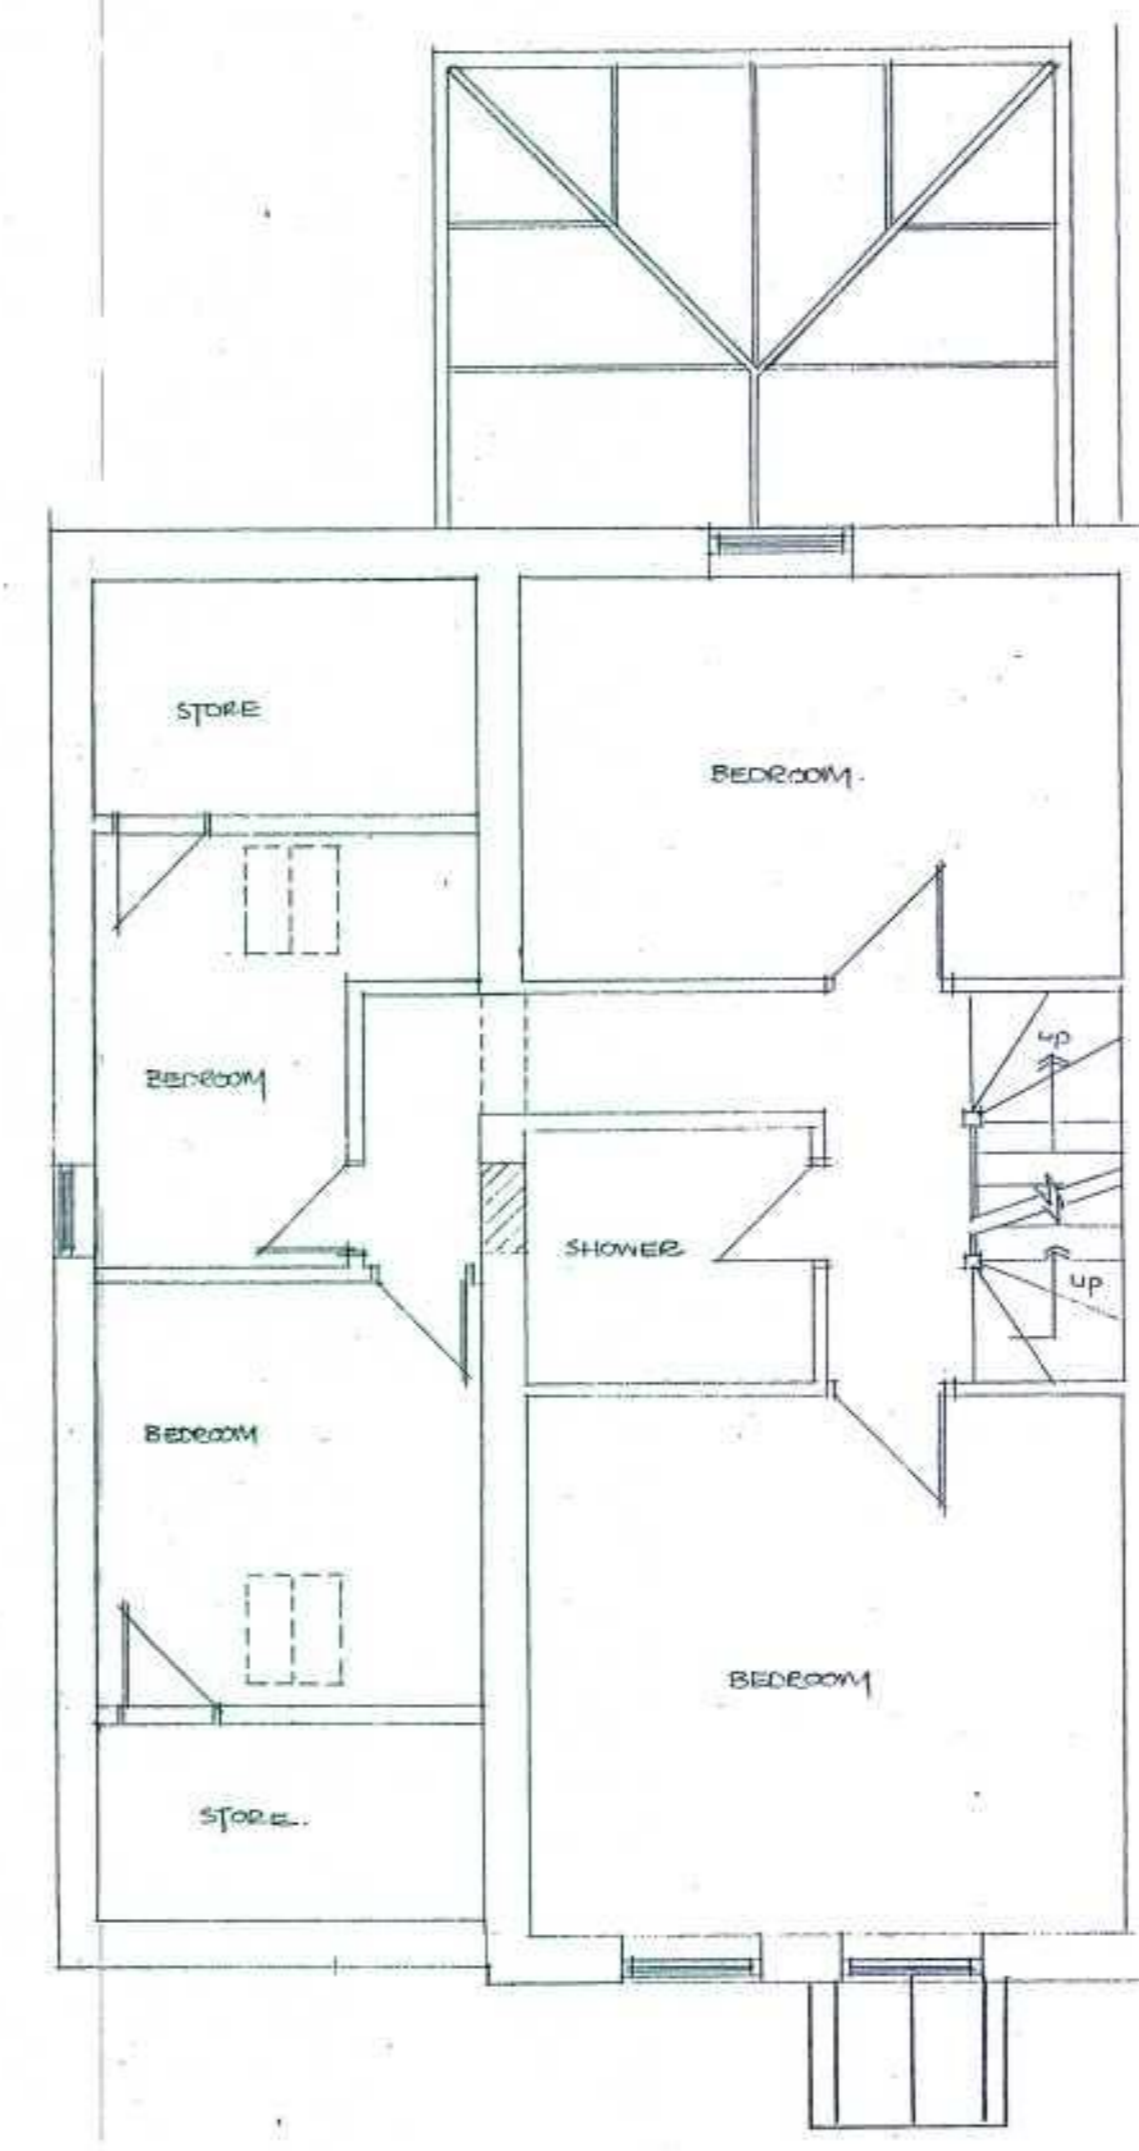

GROUND FLOOR

FIRST FLOOR

SITE PLAN 1:100

PROPOSED EXTENSION TO N° 21 BIRKHEAD CLOSE HIGH BURTON
FOR MRS G TAYLOR

PROPOSED FLOOR PLANS (REV A APR 06)
SCALE 1:50 DEC 05

KIRKLEES METROPOLITAN BOROUGH COUNCIL
27 APR 2006
RECEIVED