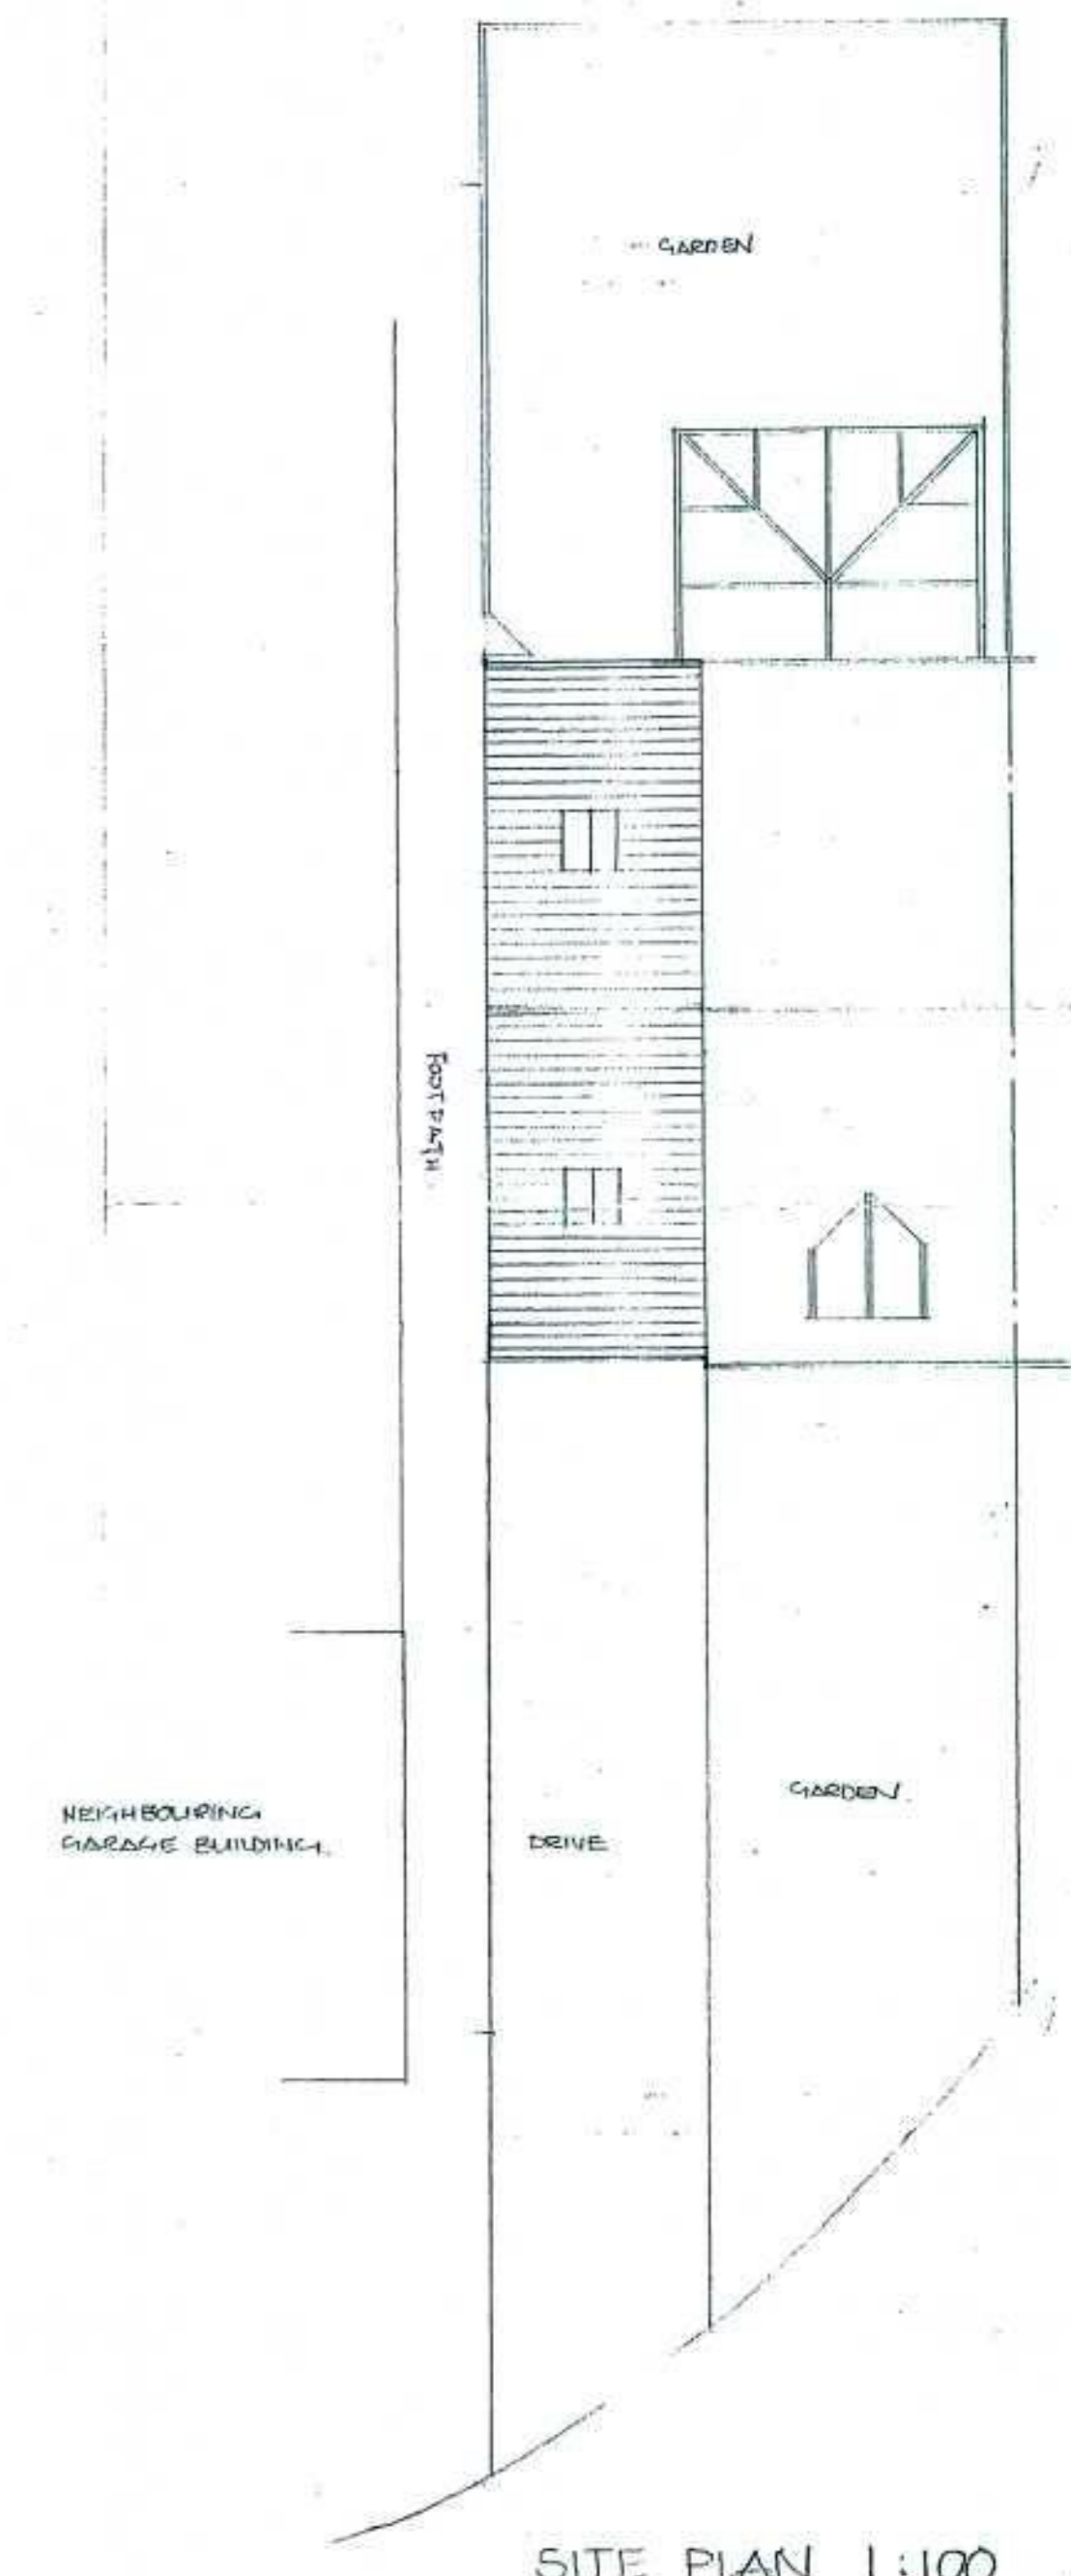

GROUND FLOOR

FIRST FLOOR

SITE PLAN 1:100

PROPOSED EXTENSION TO N° 21 BIRKHEAD CLOSE HIGH BURTON
FOR MRS G TAYLOR

PROPOSED FLOOR PLANS (REV A APR 06)
SCALE 1:50 DEC 05

KIRKLEES METROPOLITAN BOROUGH COUNCIL
27 APR 2006
RECEIVED