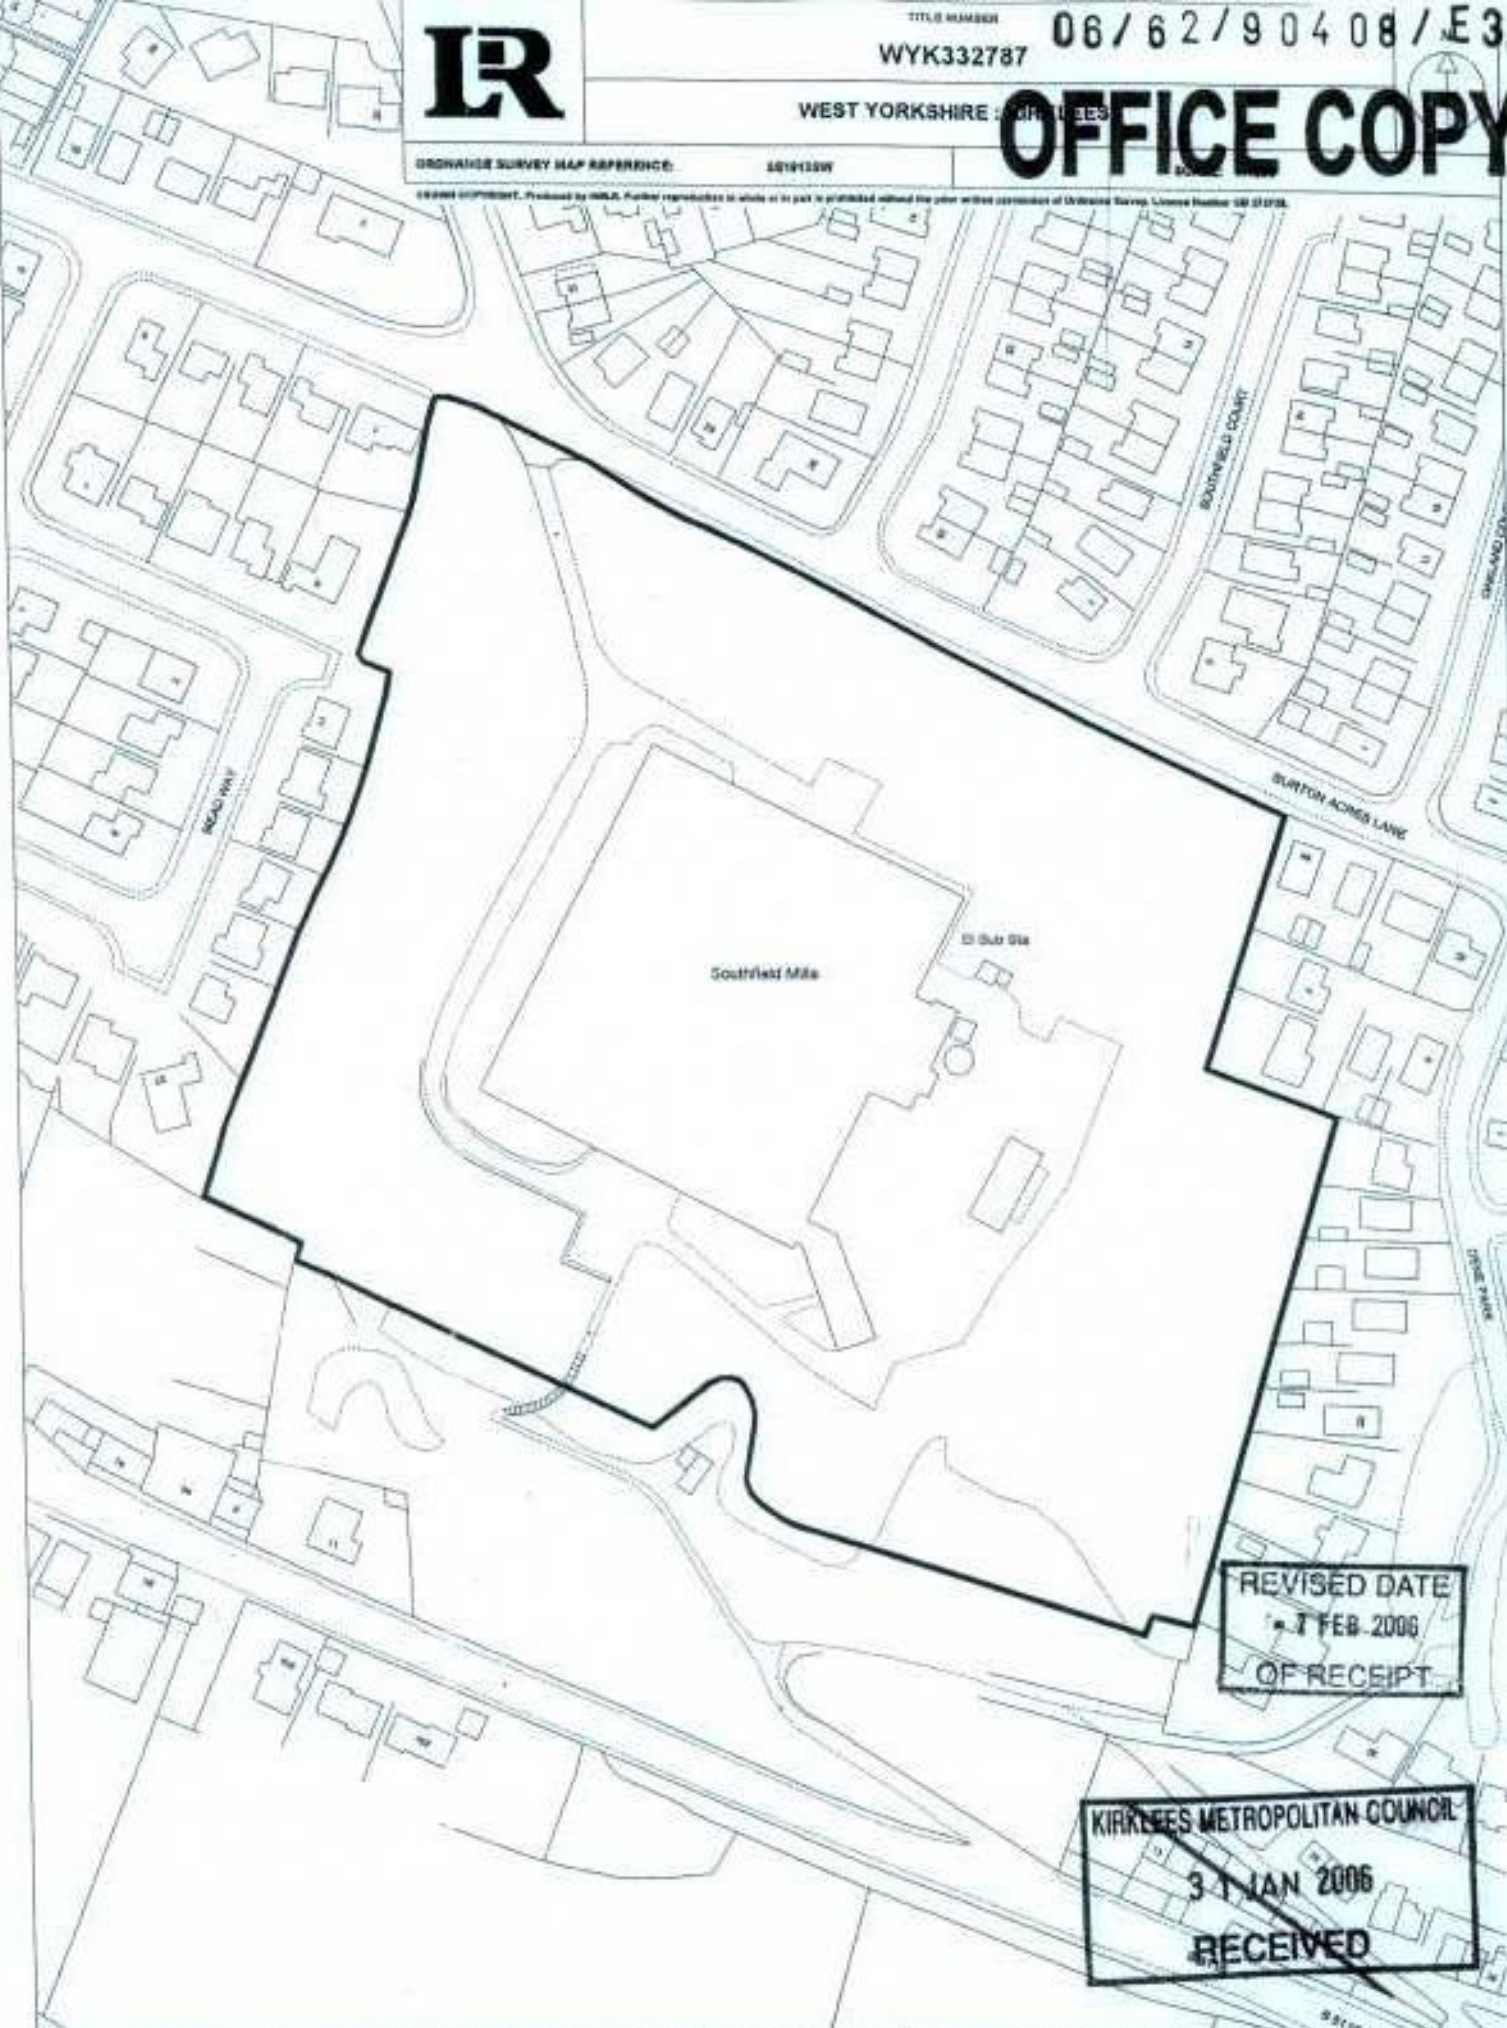

TITLE NUMBER 06/62/90408/E3

WYK332787

WEST YORKSHIRE : KIRKLEES

**OFFICE COPY**

ORDNANCE SURVEY MAP REFERENCE:

SE19133W

© Crown Copyright. Produced by HMLR. Further reproduction in whole or in part is prohibited without the prior written permission of Ordnance Survey. Licence Number SW 03 0708.

REVISED DATE

7 FEB 2006

OF RECEIPT

KIRKLEES METROPOLITAN COUNCIL

31 JAN 2006

RECEIVED

This is a print of the view of the title plan obtained through Land Registry Direct showing the state of the title plan on 4 JAN 2006 at 10:30:40. It may not be to the scale shown on the title plan.

This title is dealt with by the Nottingham (West) District Land Registry.

© Crown Copyright. Produced by HMLR. Further reproduction in whole or part is prohibited without the prior written permission of Ordnance Survey. Licence Number 00272726.