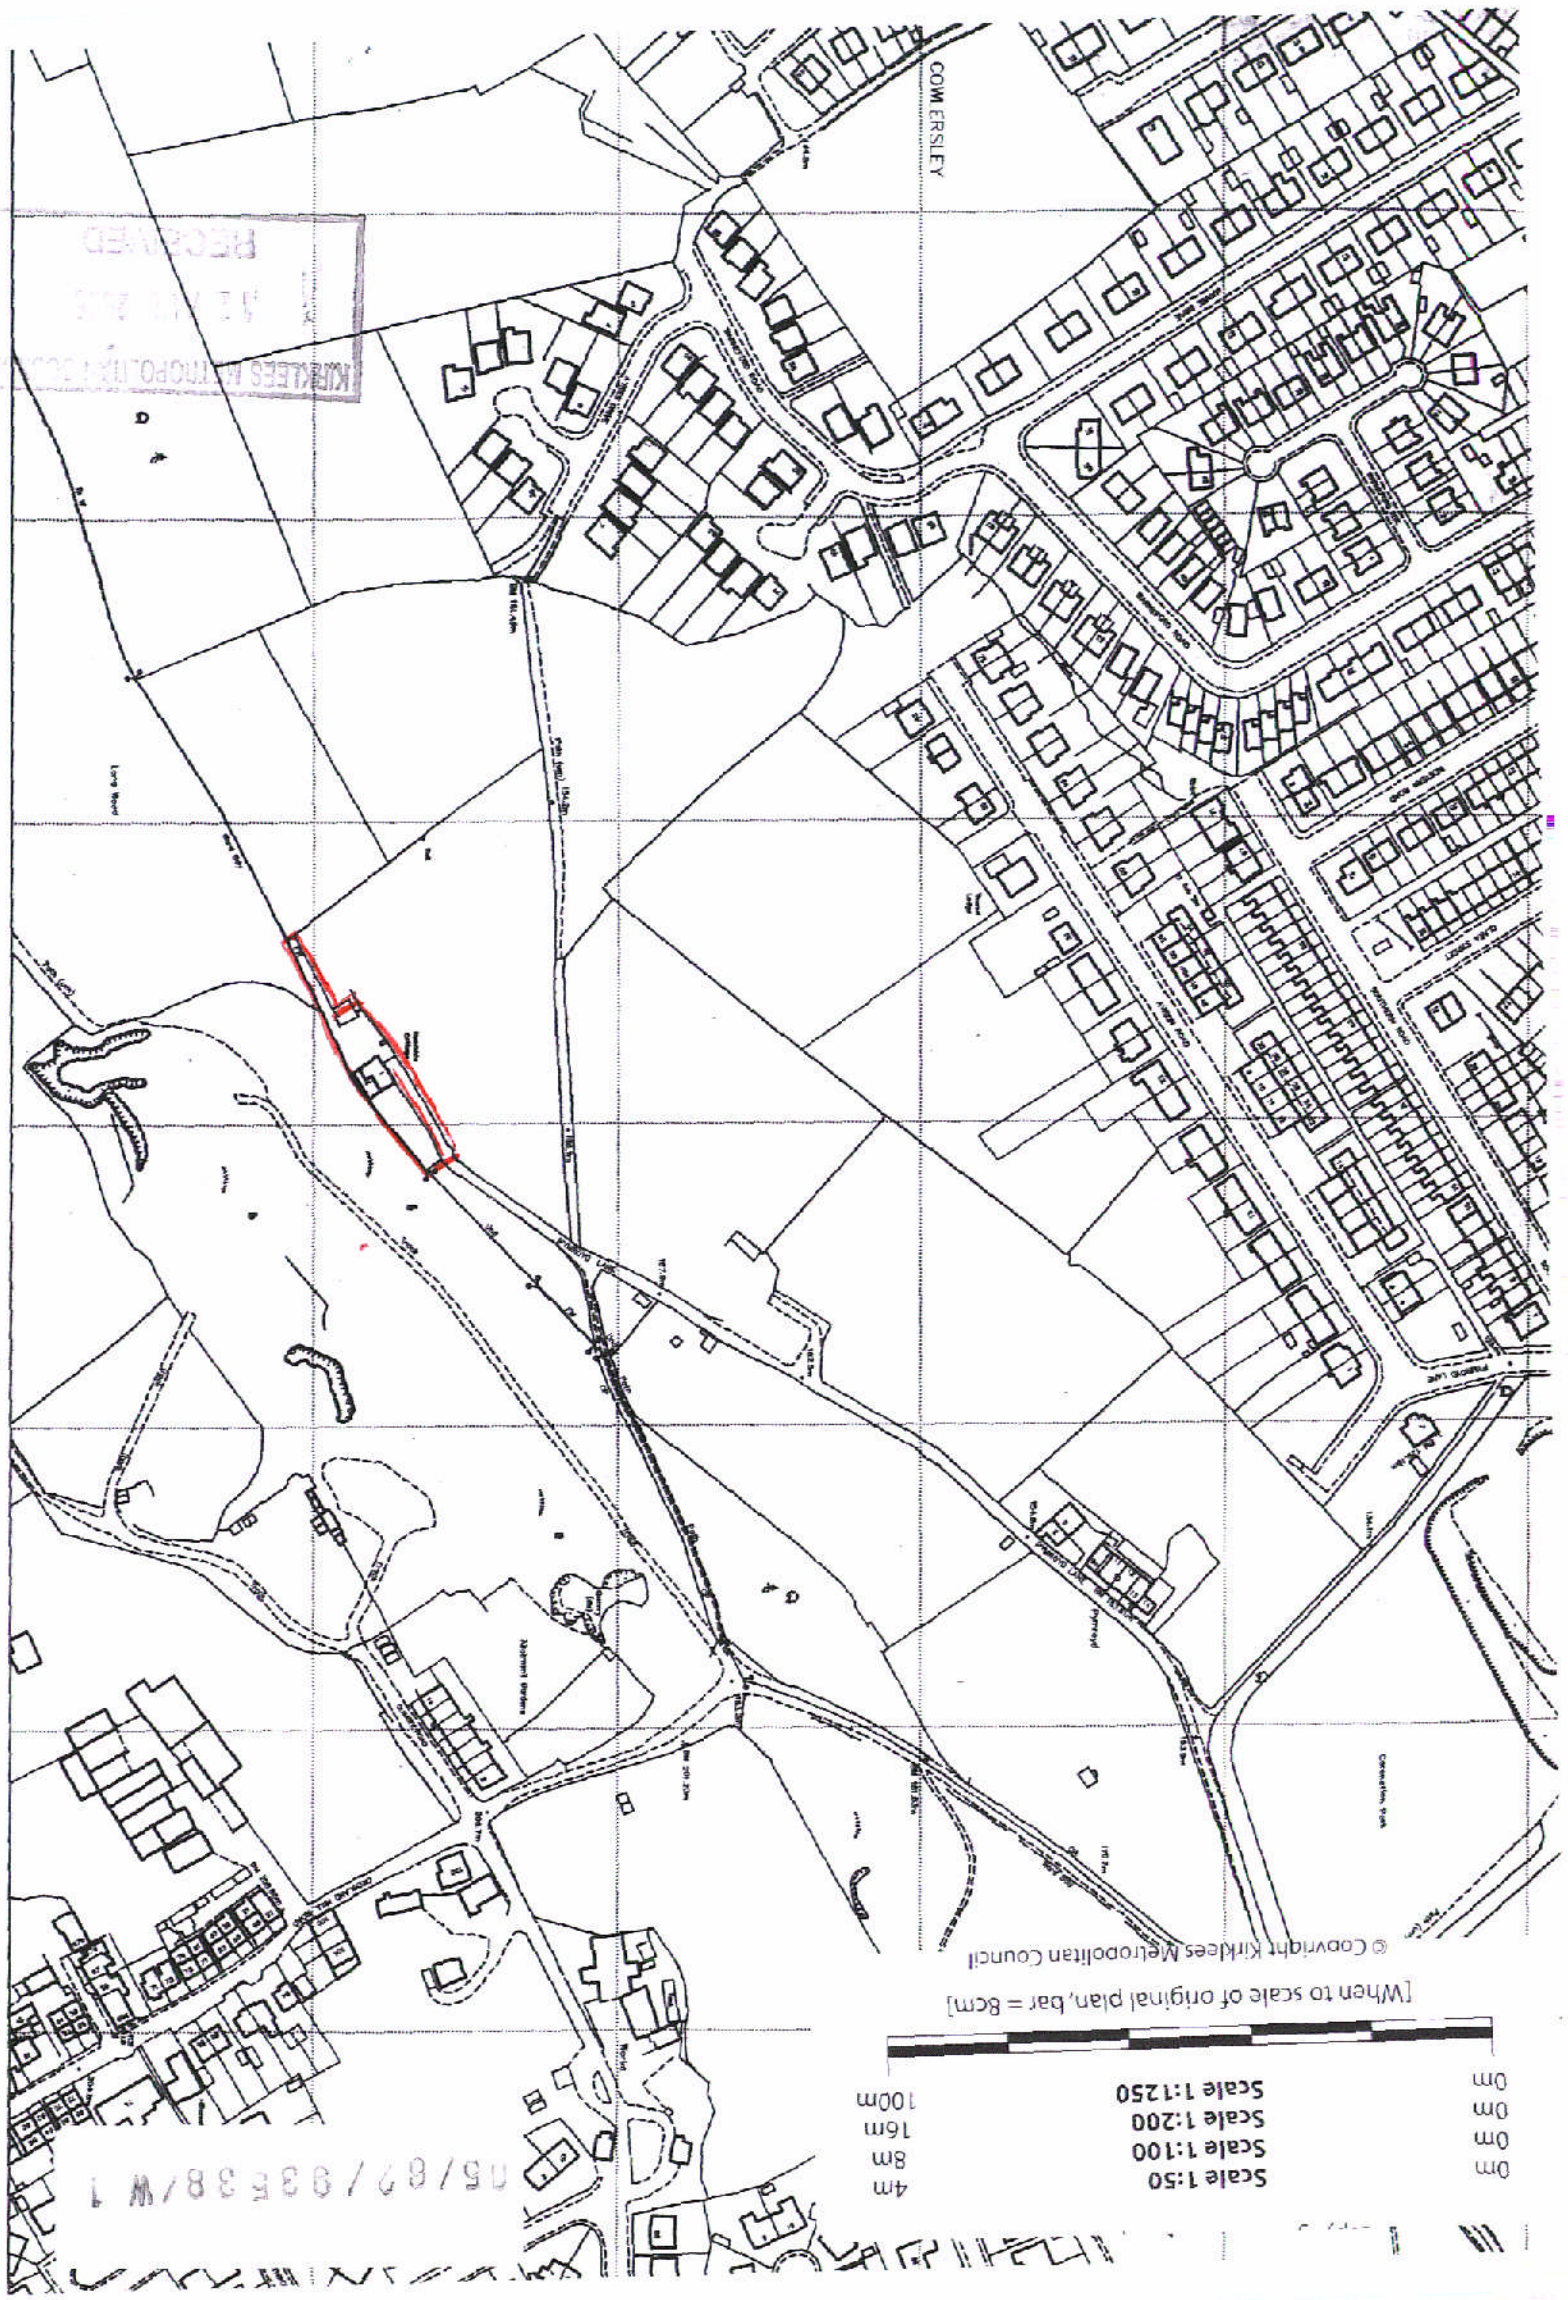

100 YORKSHIRE SOUTH WEST BRD CONST 200
300 HUDDESFIELD WEST BRD CONST 400
500
600

[When to scale of original plan, bar = 8cm]

KIRKLEES METROPOLITAN COUNCIL
RECEIVED
11 MAR 2005

05/62/93538/W 1

© Copyright Kirklees Metropolitan Council