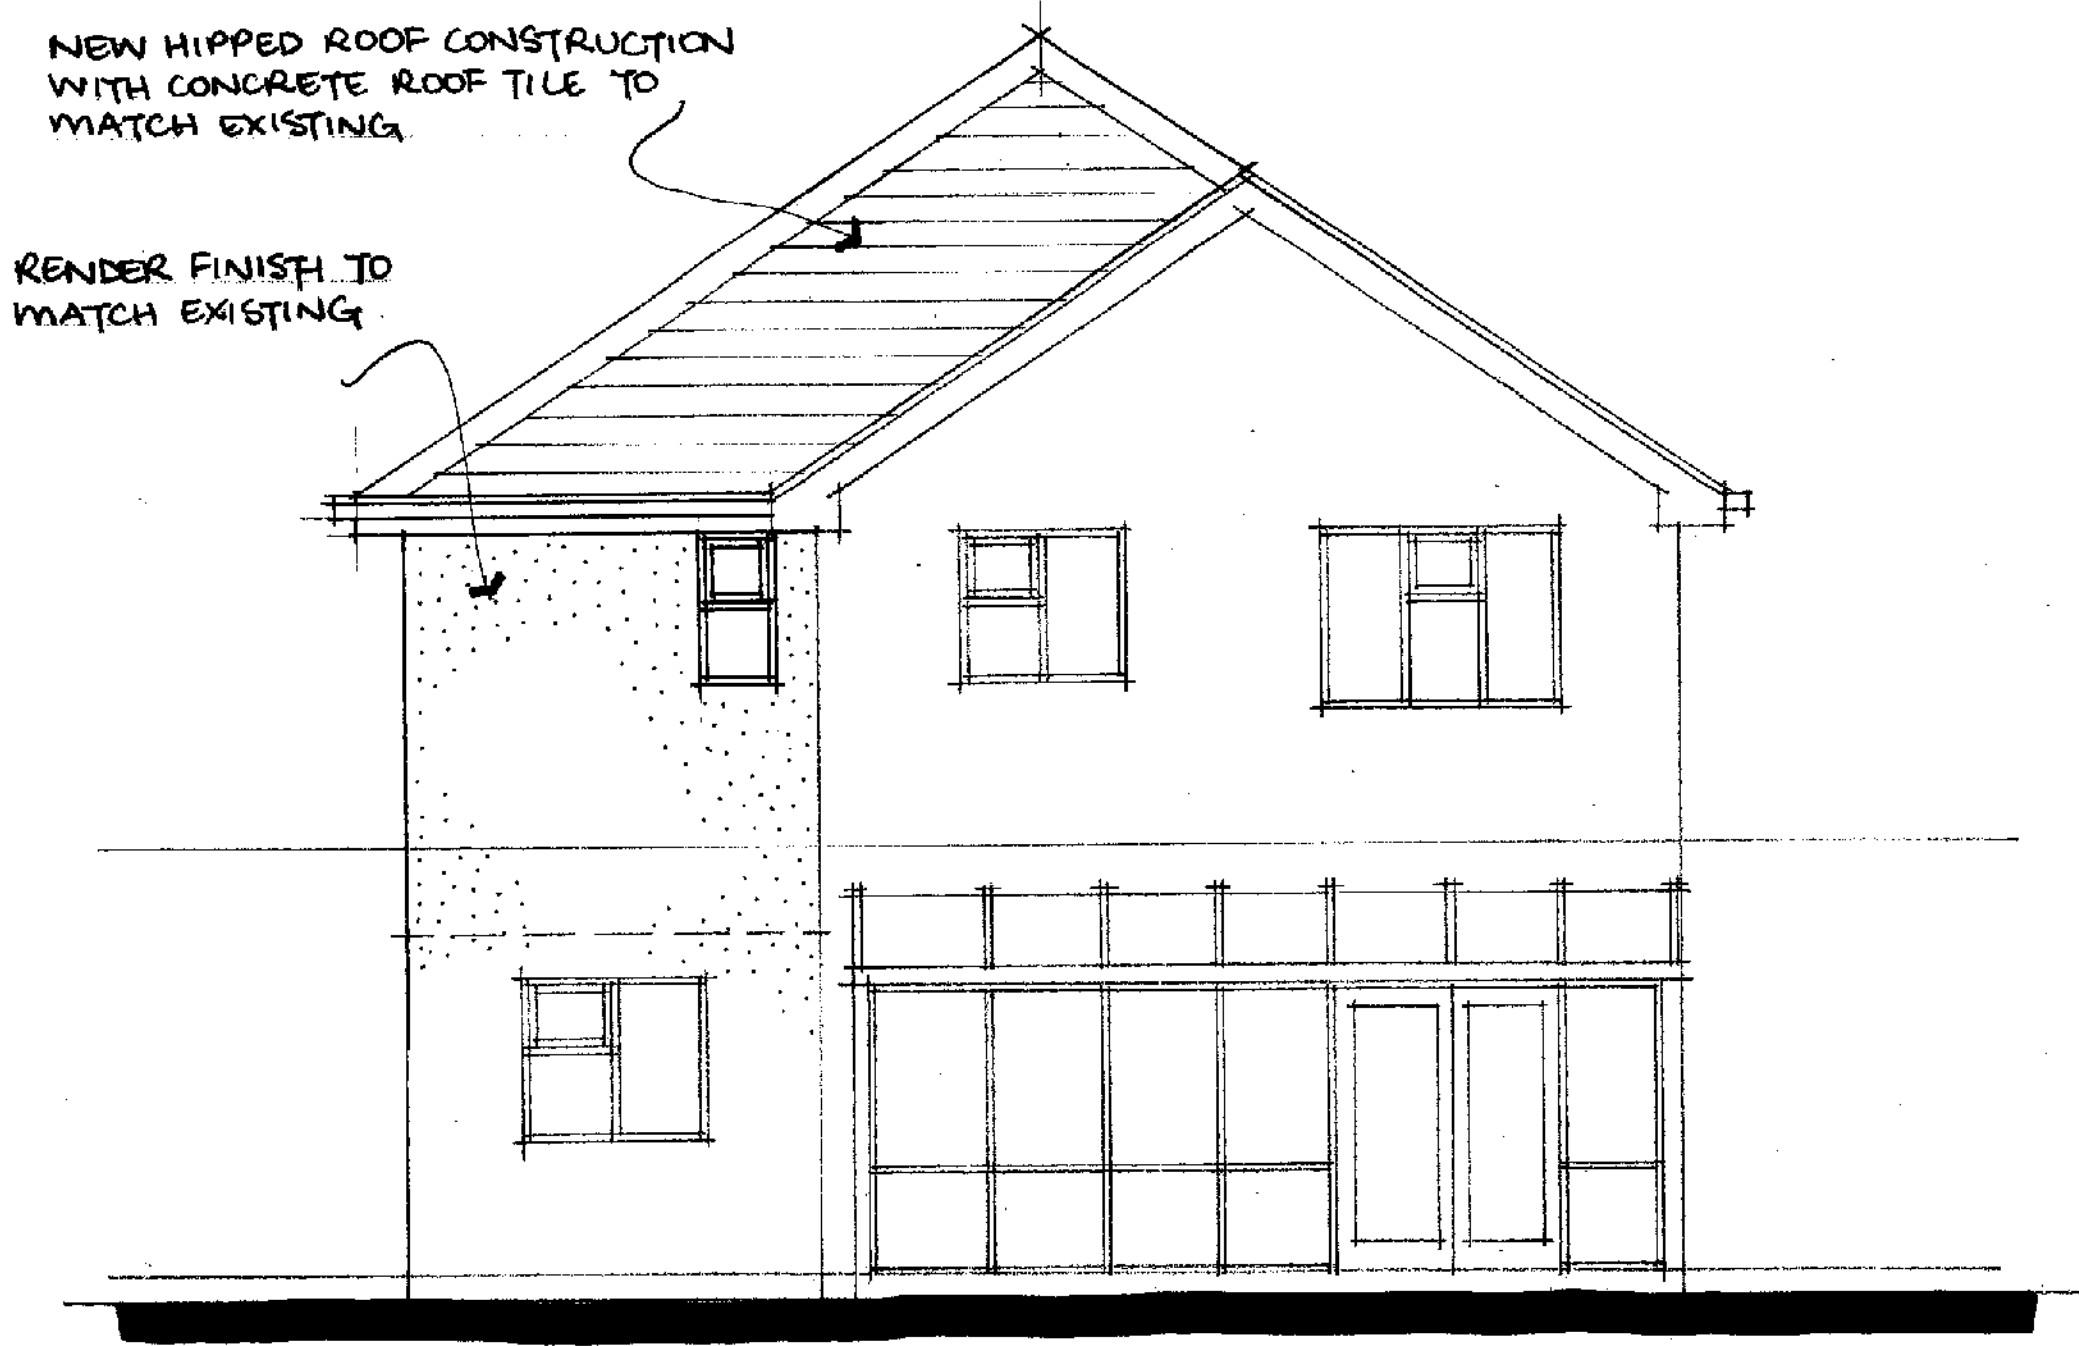

0m Scale 1:50 4m
0m Scale 1:100 8m
0m Scale 1:200 16m
0m Scale 1:1250 100m

[When to scale of original plan, bar = 8cm]

© Copyright Kirklees Metropolitan Council

KIRKLEES METROPOLITAN COUNCIL
APPROVED
14 JUN 2005
TO BE READ IN CONJUNCTION WITH THE
APPLICATION AND DECISION DOCUMENTS
PLANNING SERVICES

REVISED DATE
7 MAY 2005
OF RECEIPT

KIRKLEES METROPOLITAN COUNCIL
21 APR 2005
RECEIVED

proposed first floor extension
14 ladybower avenue
cowersley, huddersfield
for mr b macilwrick

proposed rear elevation

scale 1:50

healey
associates