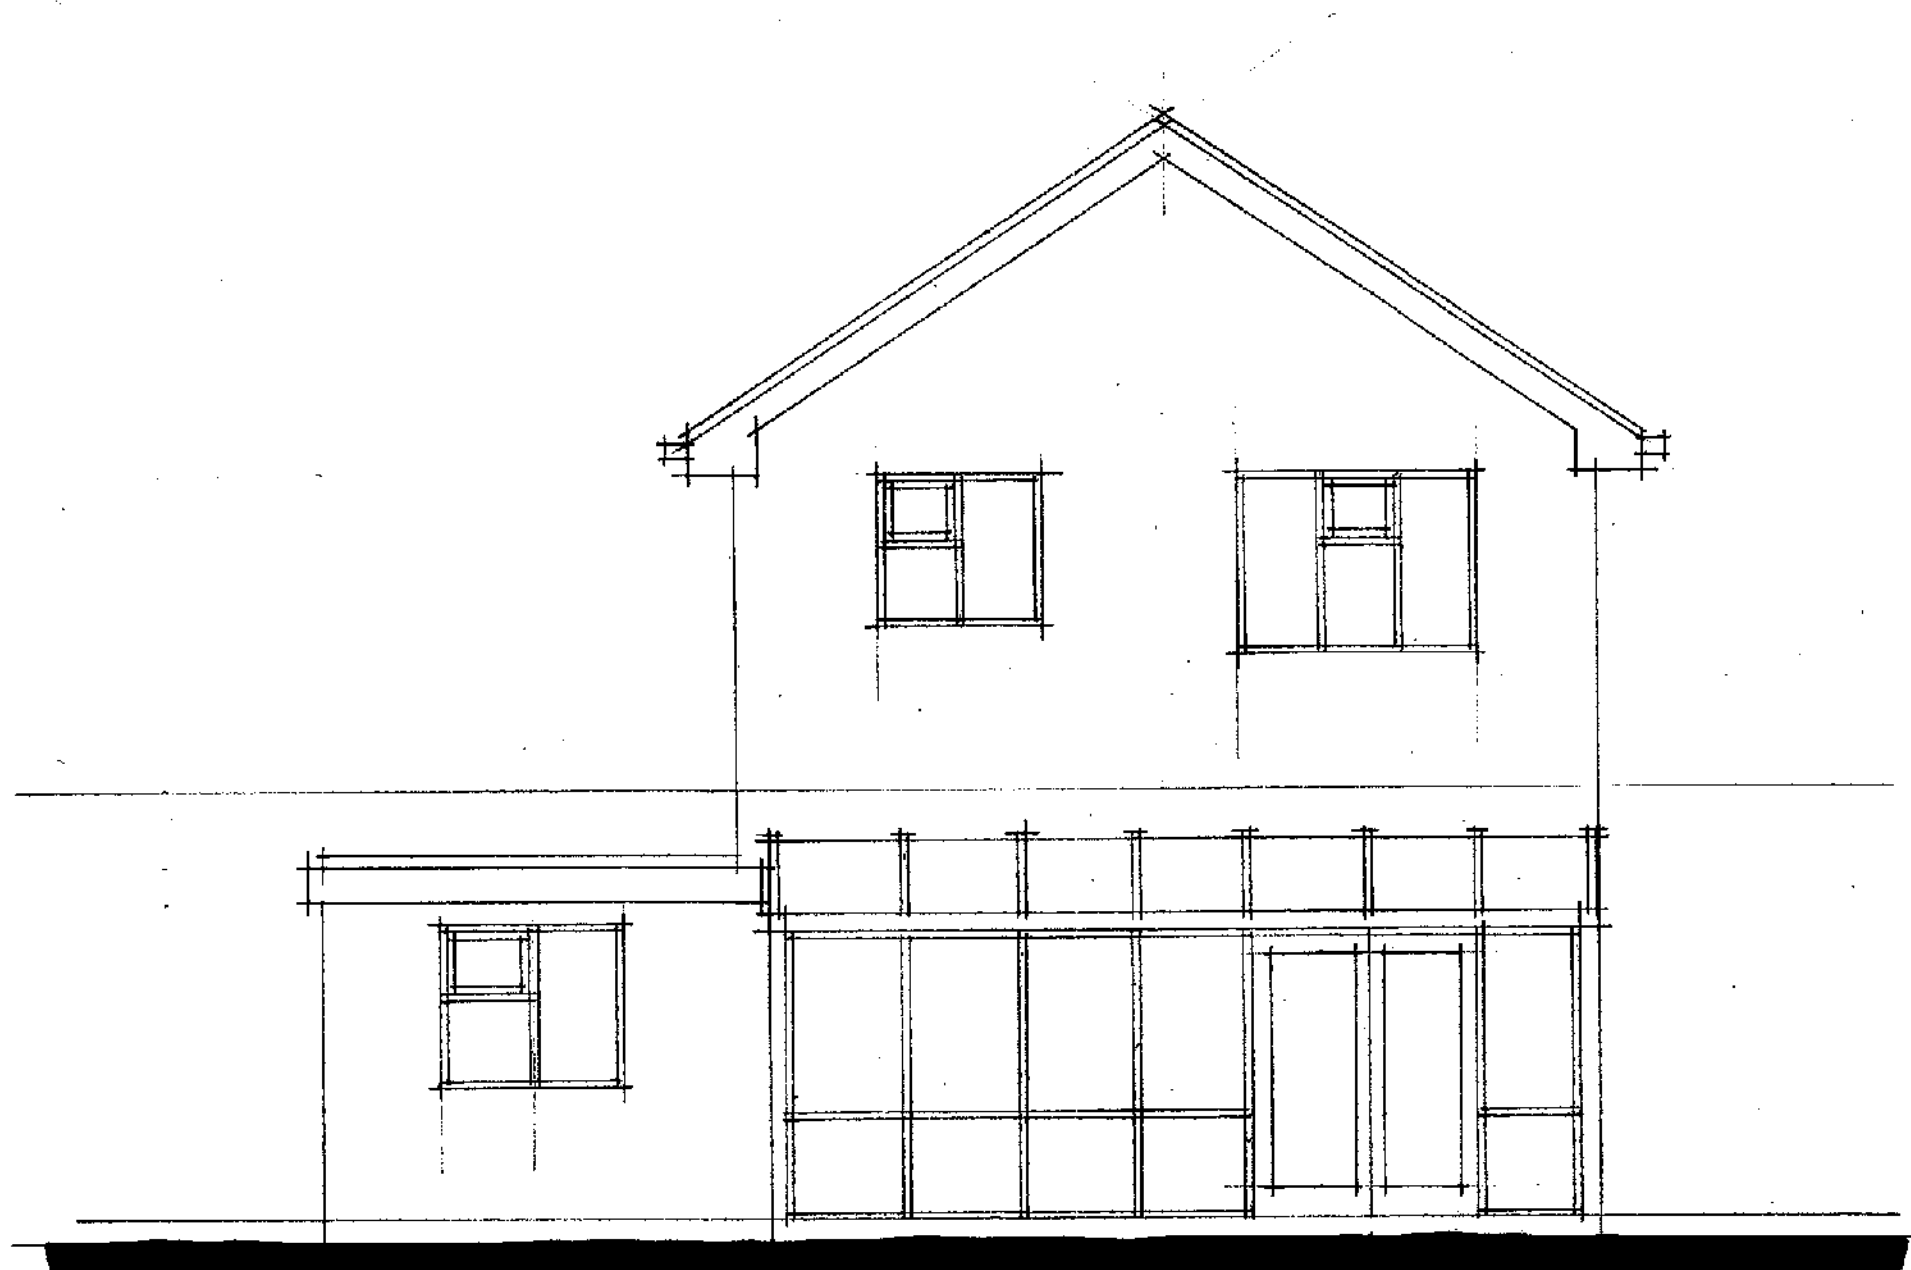

0m Scale 1:50 4m  
0m Scale 1:100 8m  
0m Scale 1:200 16m  
0m Scale 1:1250 100m

[When to scale of original plan, bar = 8cm]

© Copyright Kirklees Metropolitan Council

**KIRKLEES METROPOLITAN COUNCIL**  
**APPROVED**  
**14 JUN 2005**  
TO BE READ IN CONJUNCTION WITH THE  
APPLICATION AND DECISION DOCUMENTS  
**PLANNING SERVICES**

REVISED DATE  
7 MAY 2005  
OF RECEIPT

**KIRKLEES METROPOLITAN COUNCIL**  
**21 APR 2005**  
**RECEIVED**

**proposed first floor extension**  
**14 ladybower avenue**  
**cowersley, huddersfield**  
**for mr b macilwrick**

**existing rear elevation**

scale 1:50

**healey**  
**associates**