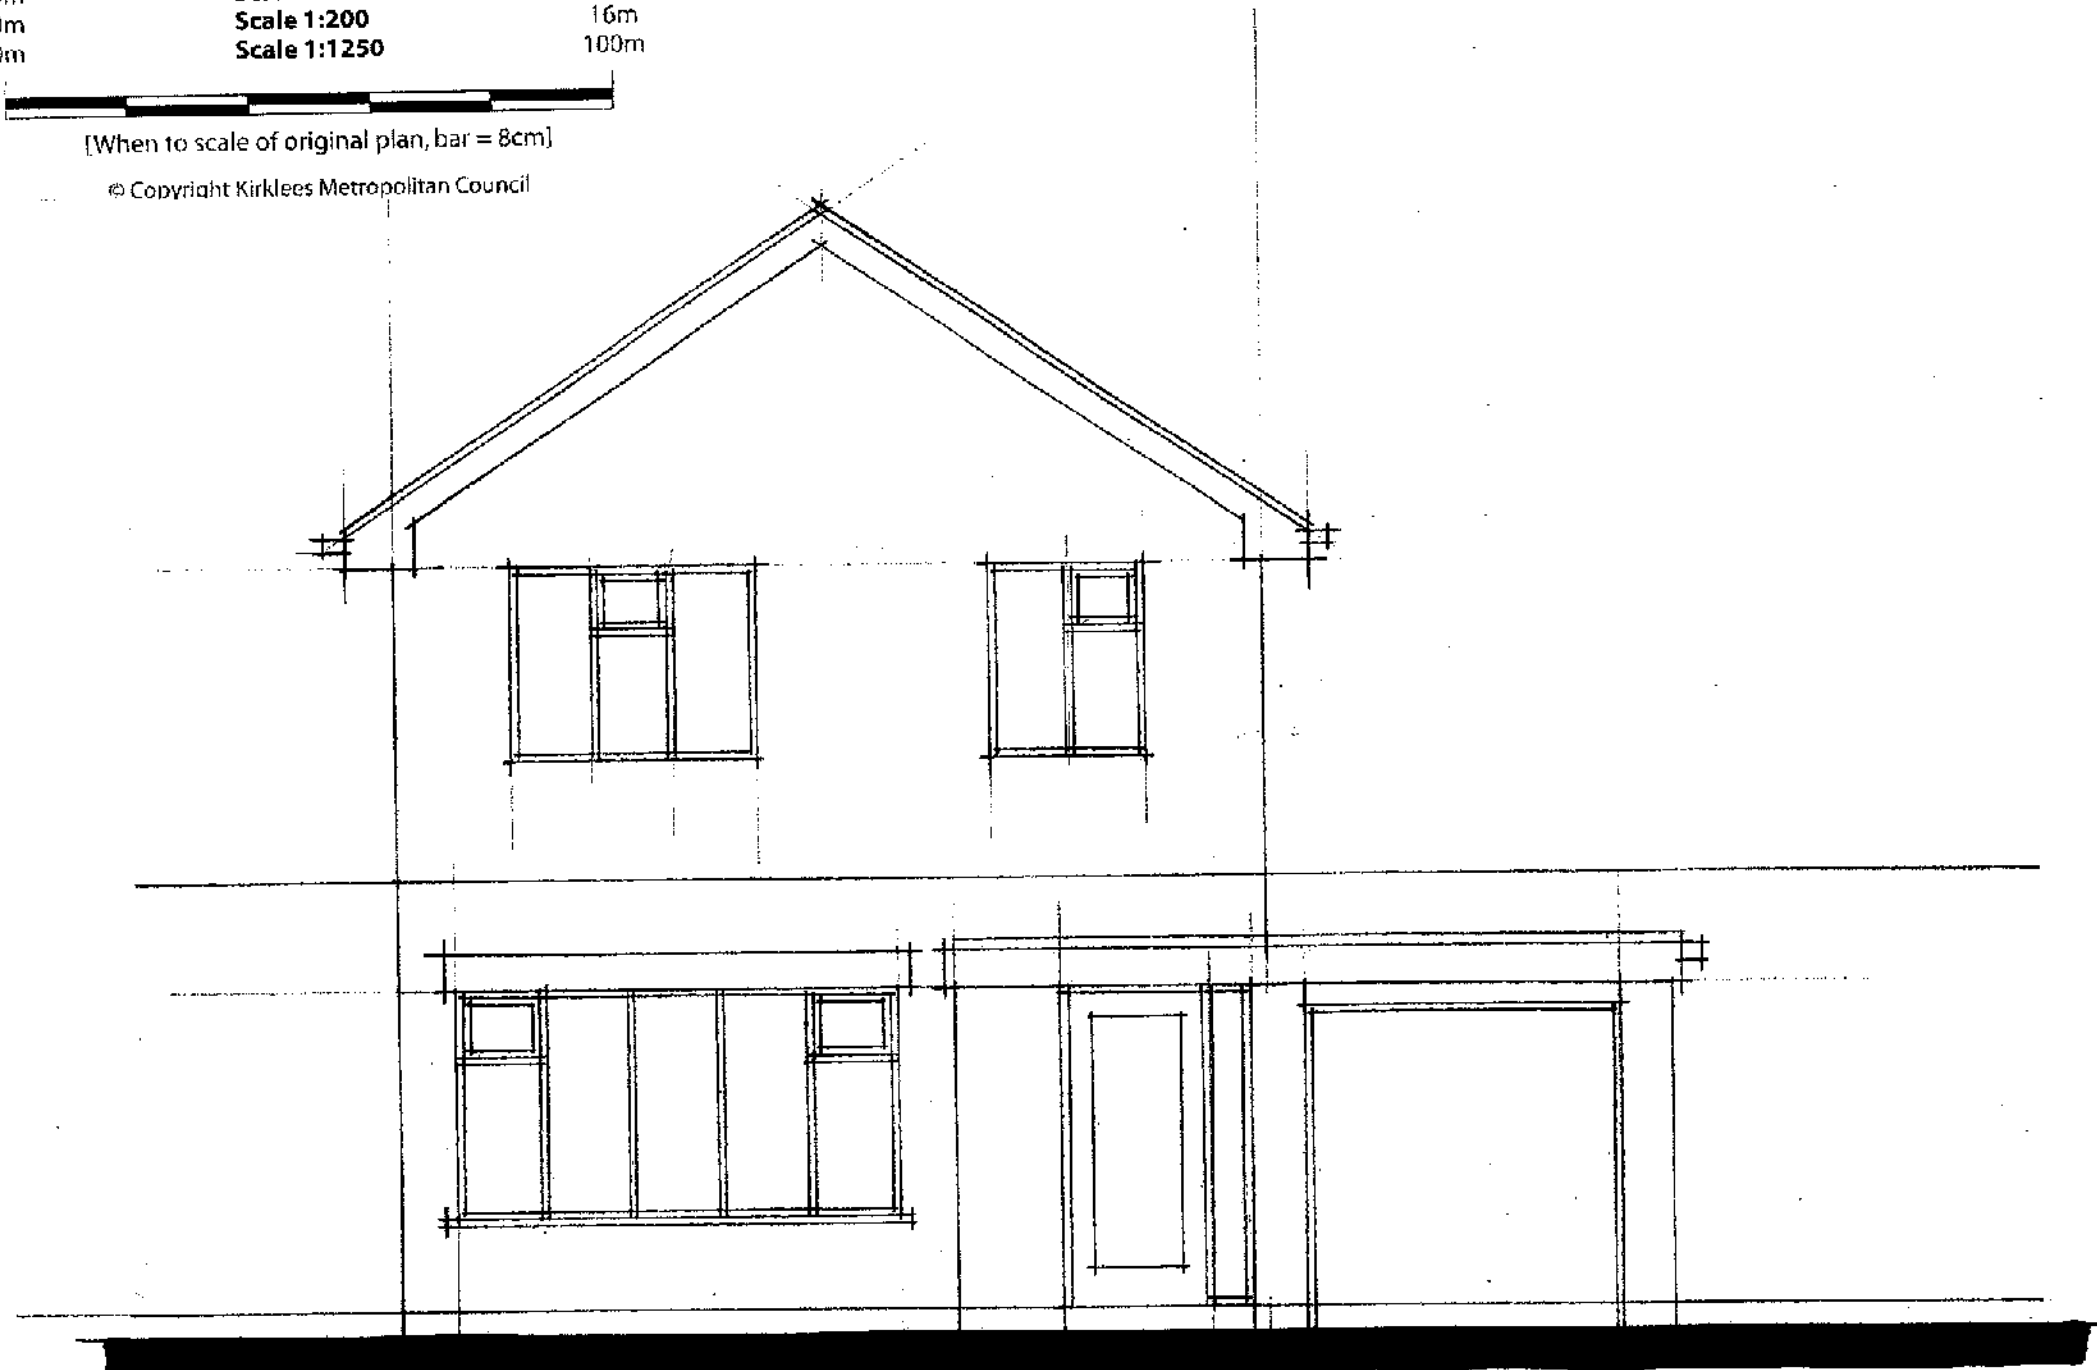

| | | |
|----|--------------|------|
| 0m | Scale 1:50 | 4m |
| 0m | Scale 1:100 | 8m |
| 0m | Scale 1:200 | 16m |
| 0m | Scale 1:1250 | 100m |

[When to scale of original plan, bar = 8cm]

© Copyright Kirklees Metropolitan Council

proposed first floor extension
 14 ladybower avenue
 cowersley, huddersfield
 for mr b macilwick

existing front elevation

scale 1:50

healey
 associates