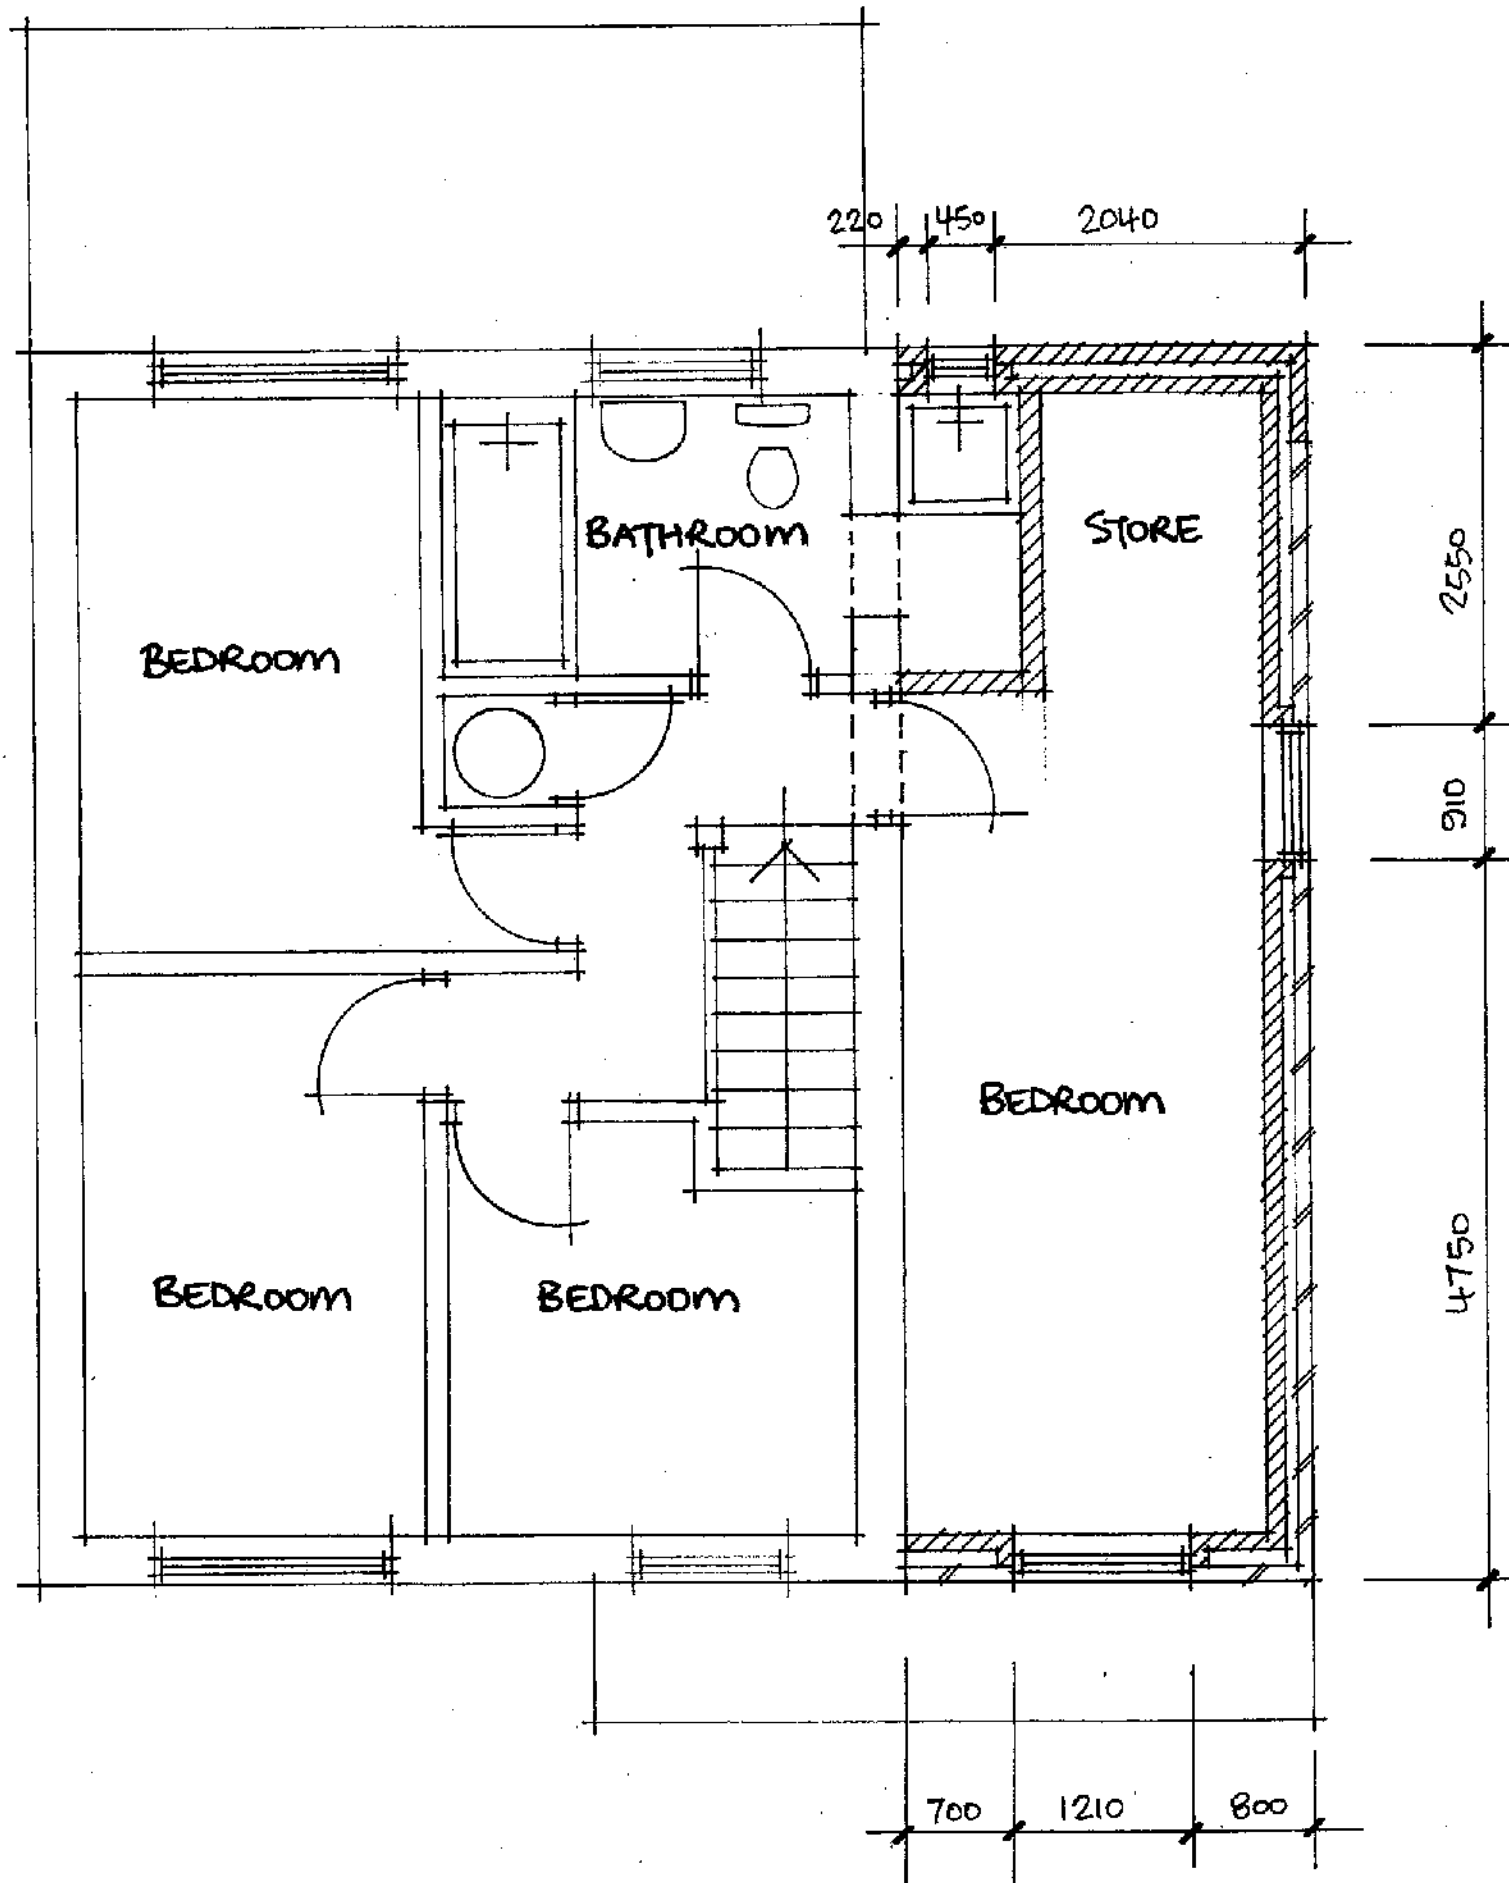

05/62/91879/W1

0m Scale 1:50 4m
0m Scale 1:100 8m
0m Scale 1:200 16m
0m Scale 1:1250 100m

[When to scale of original plan, bar = 8cm]

© Copyright Kirklees Metropolitan Council

proposed first floor extension
14 ladybower avenue
cowersley, huddersfield
for mr b macilwick

proposed first floor plan

scale 1:50

healey
associates