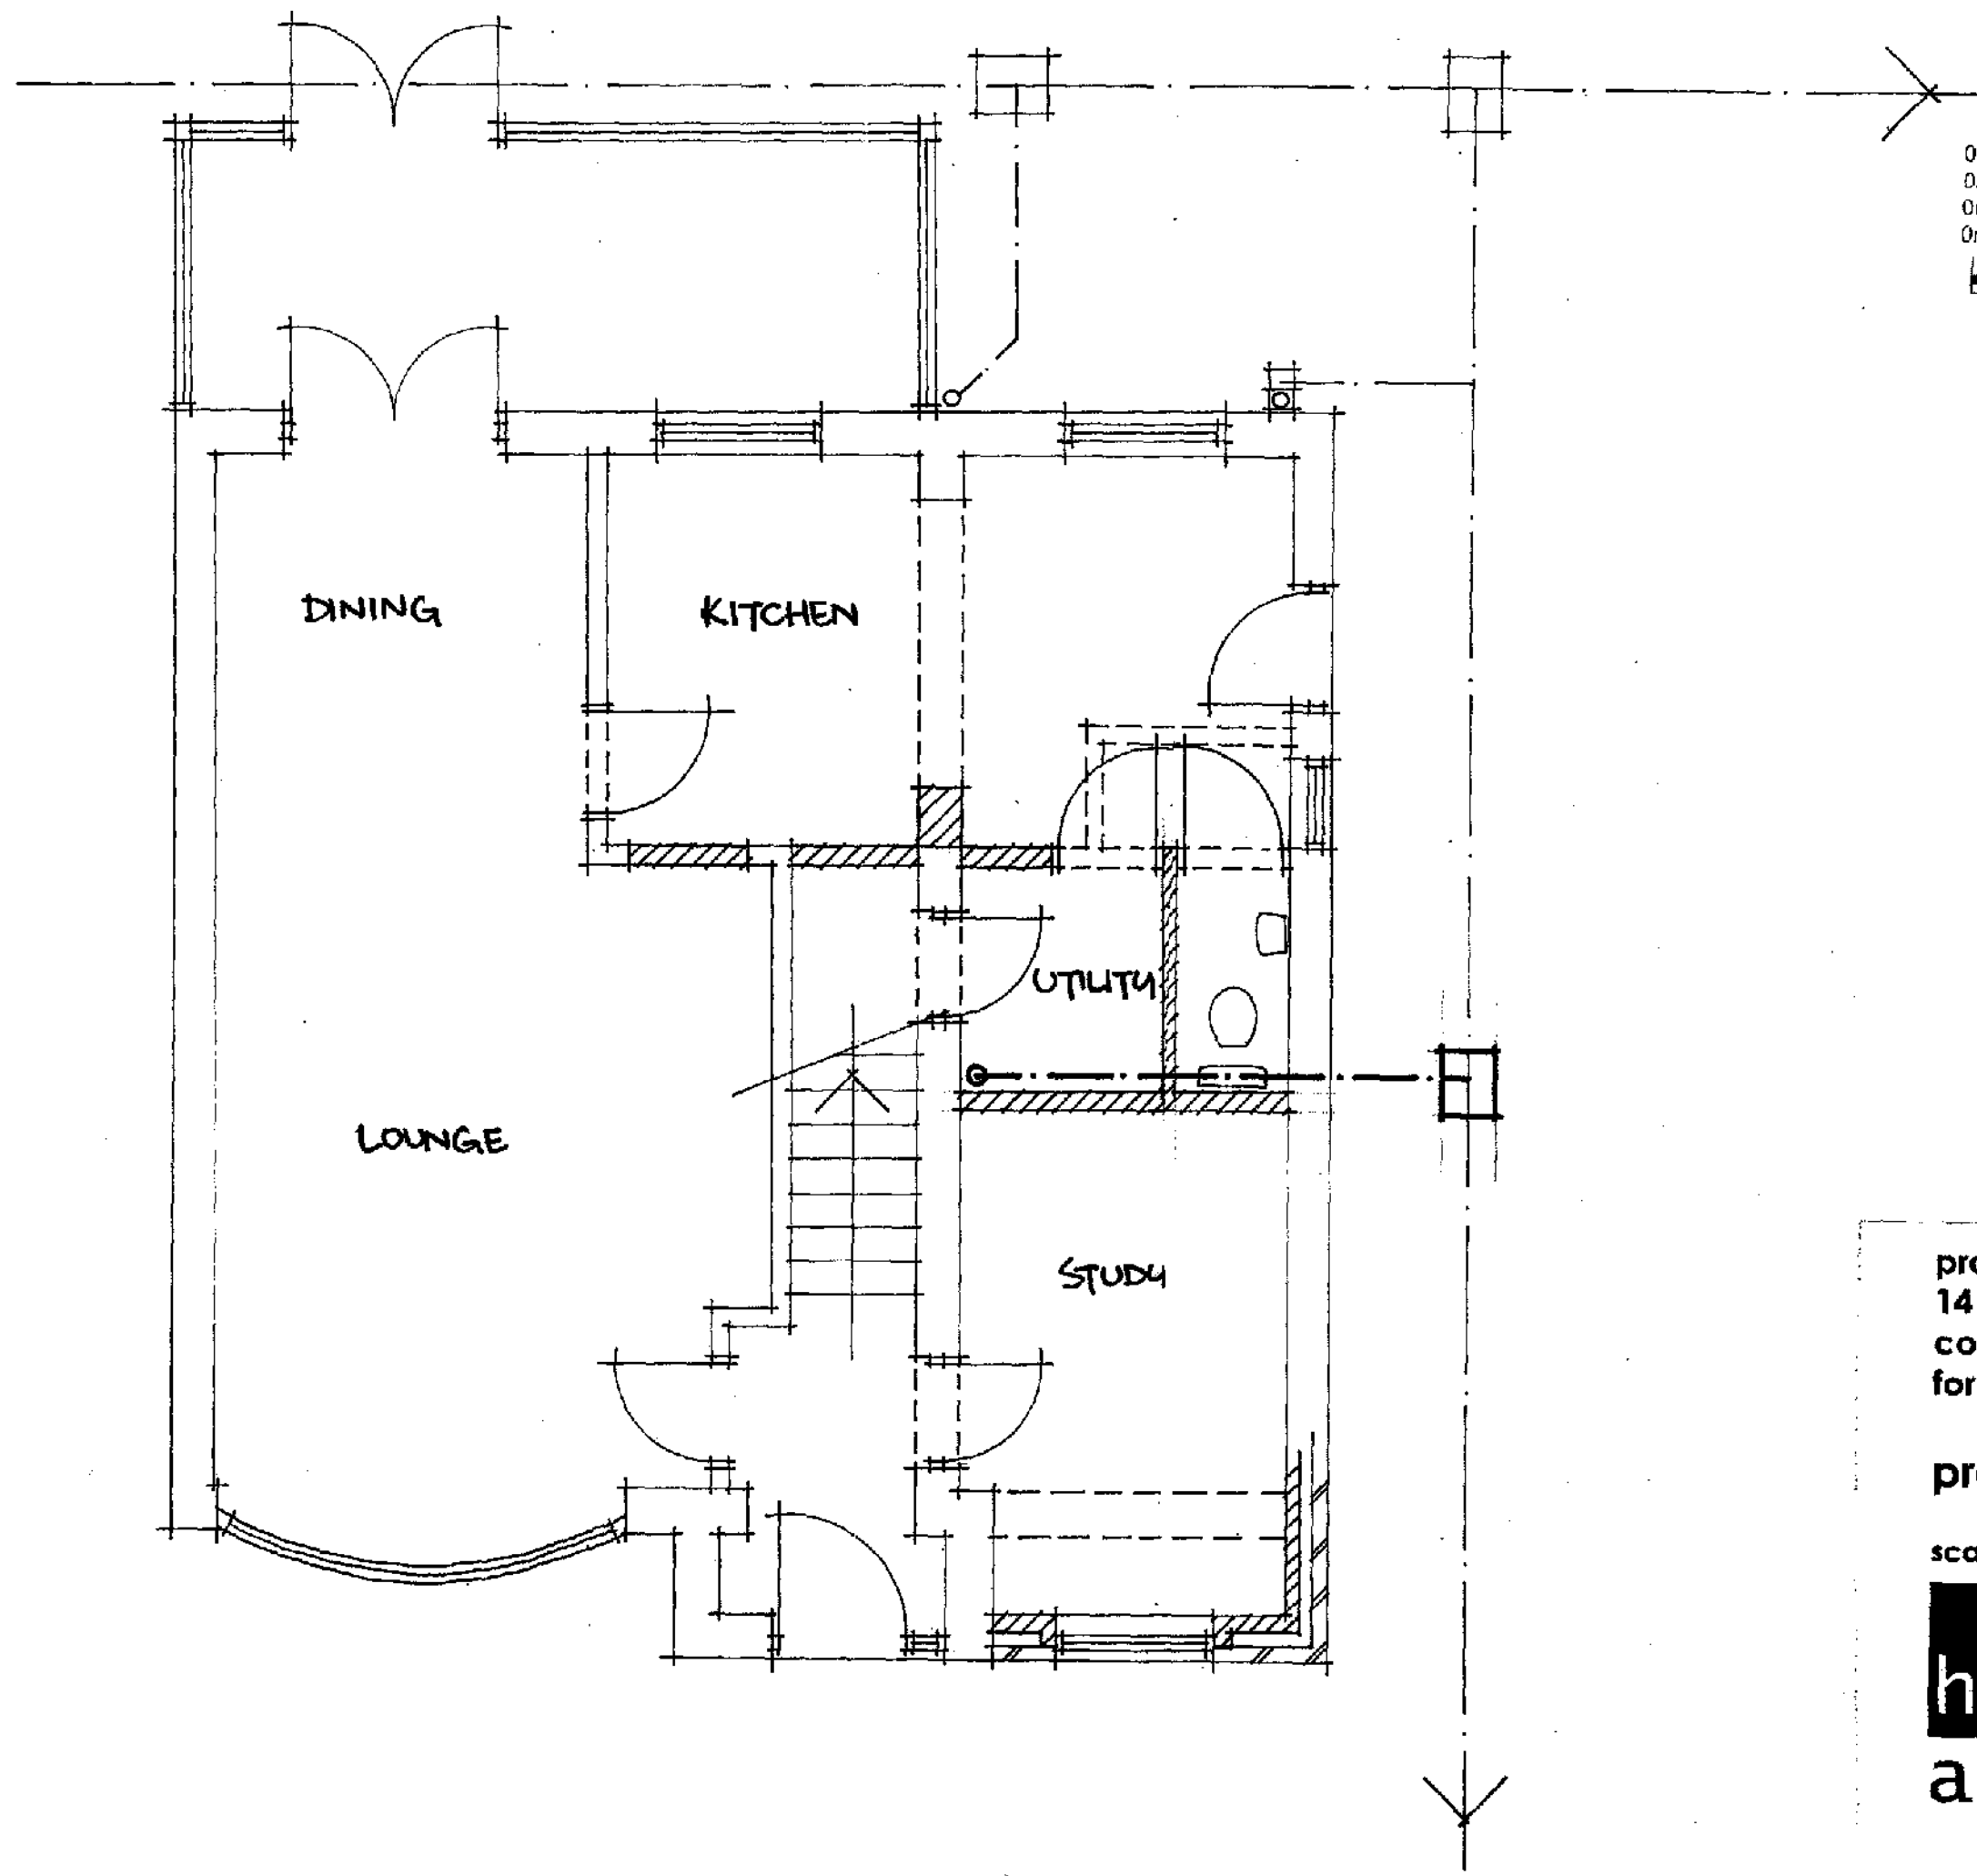

05/62/91679/W1

0m
0m
0m
0m

Scale 1:50
Scale 1:100
Scale 1:200
Scale 1:1250

4m
8m
16m
100m

[When to scale of original plan, bar = 8cm]

© Copyright Kirklees Metropolitan Council

KIRKLEES METROPOLITAN COUNCIL
APPROVED
14 JUN 2005
 TO BE READ IN CONJUNCTION WITH THE
 APPLICATION AND DECISION DOCUMENTS
PLANNING SERVICES

REVISED DATE
 7 MAY 2005
 OF RECEIPT

KIRKLEES METROPOLITAN COUNCIL
21 APR 2005
RECEIVED

proposed first floor extension
 14 ladybower avenue
 cowersley, huddersfield
 for mr b macilwick

proposed ground floor plan