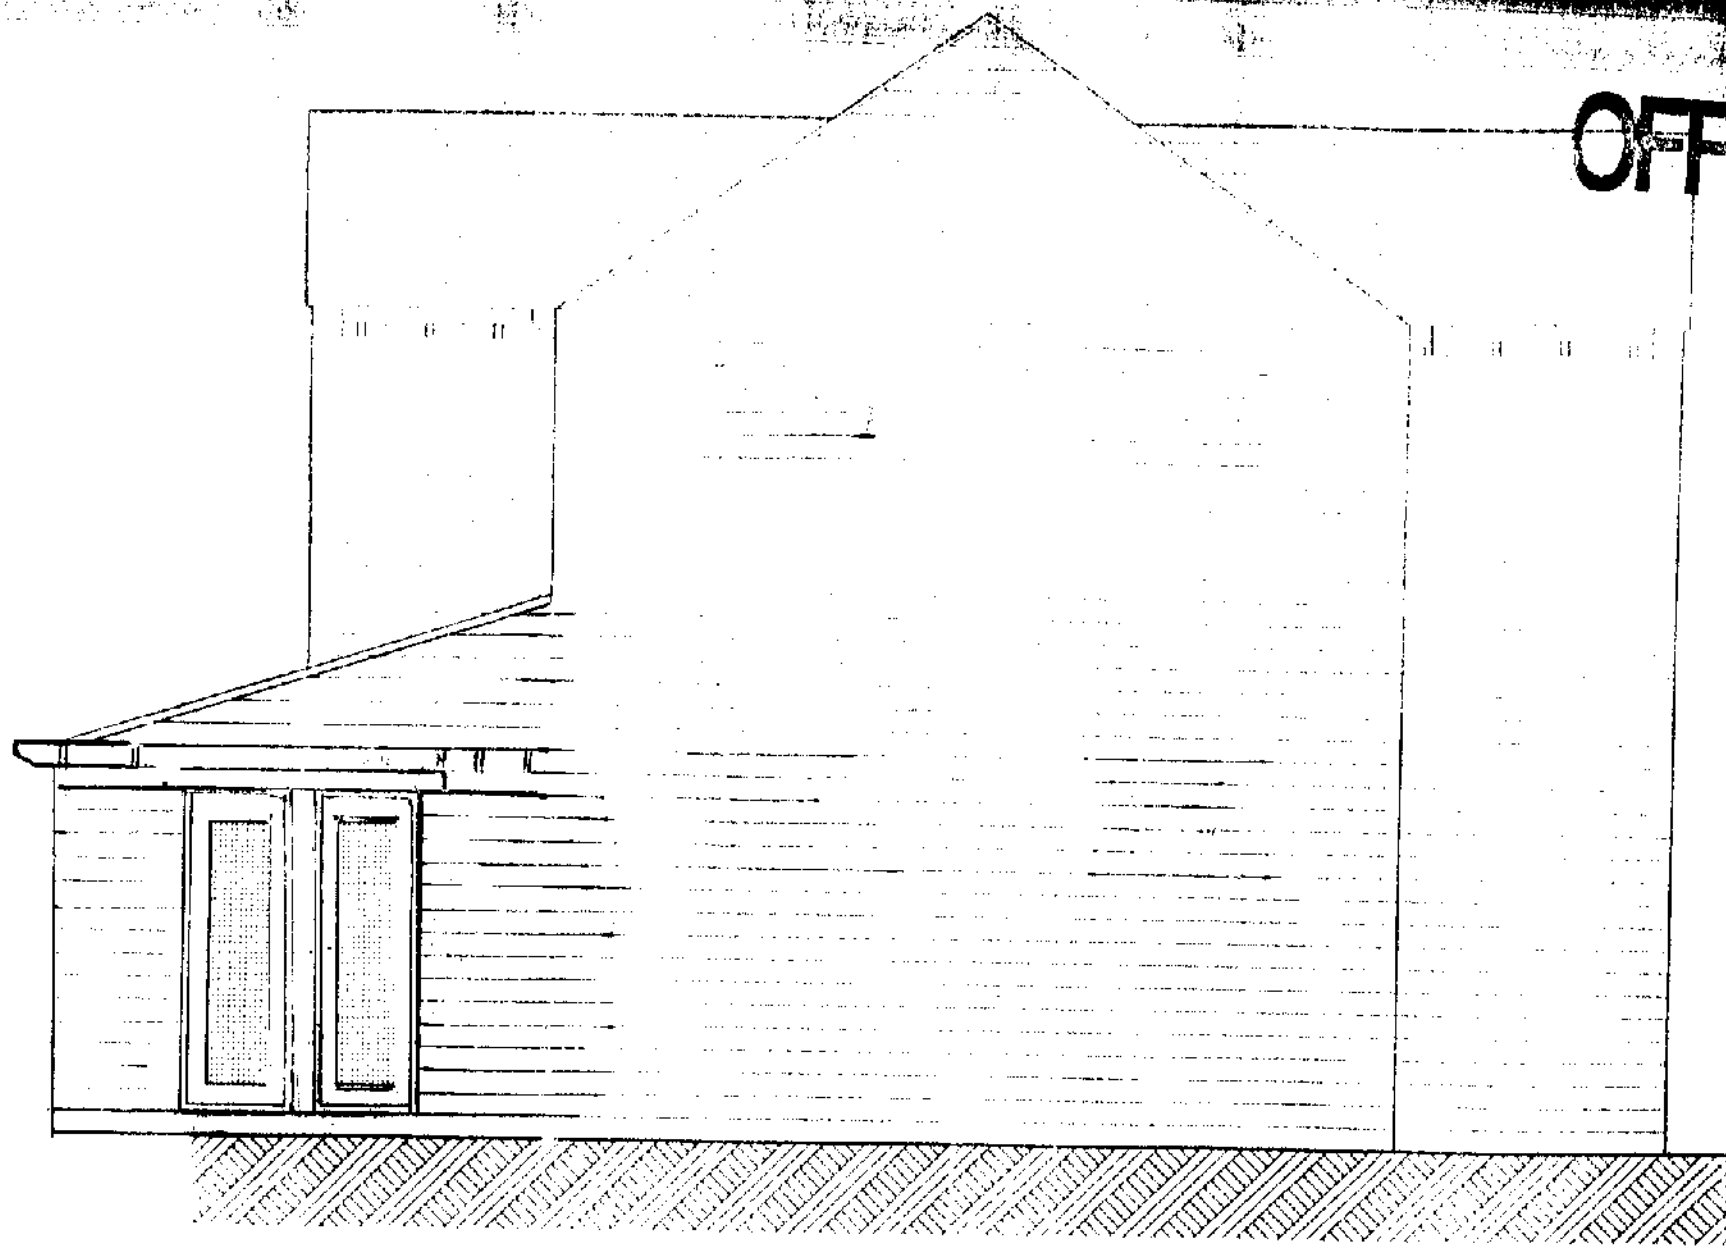

OFFICE COPY

31 MAR 2005

0m	Scale 1:50	4m
0m	Scale 1:100	8m
0m	Scale 1:200	16m
0m	Scale 1:1250	100m

[When to scale of original plan, bar = 8cm]

© Copyright Kirklees Metropolitan Council

PROPOSED SIDE ELEVATION EXTENSION TO

18 MEADOW LANE, SLAITHWAITE

SCALE 1 : 50

RECEIVED
25 FEB 2005
OF RECEIPT

KIRKLEES METROPOLITAN COUNCIL
28 FEB 2005
RECEIVED