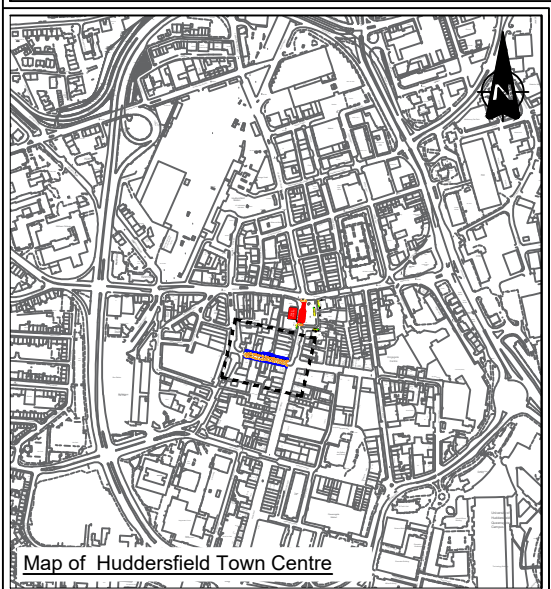

- Notes:**
1. Location of strips to be confirmed on site in line with street furniture and bedding areas
 2. Store names may not be precise. Locations with no store name on weren't occupied when the survey was done. Decide on site if extra barriers are needed
 3. All measurements are in millimeters unless states otherwise

DRAFT

REF.	DATE	REVISIONS
 Kirklees COUNCIL		
Streetscene & Housing Flint Street, Fartown Huddersfield, HD1 6LG		
SECTION Highways Town Centre		
DRAWN SW		CHECKED
SCALE N.T.S	PROJECT NO. 52/61716	DATE 11/06/20
PROJECT Huddersfield Town Centre Planned Maintenance Works Cloth Hall Street & Market Place		
TITLE Covid-19 Response		
DRAWING NO. 52-81716-002A		
CAD No.		

© Crown Copyright and database right 2018.
Ordnance Survey 100019241