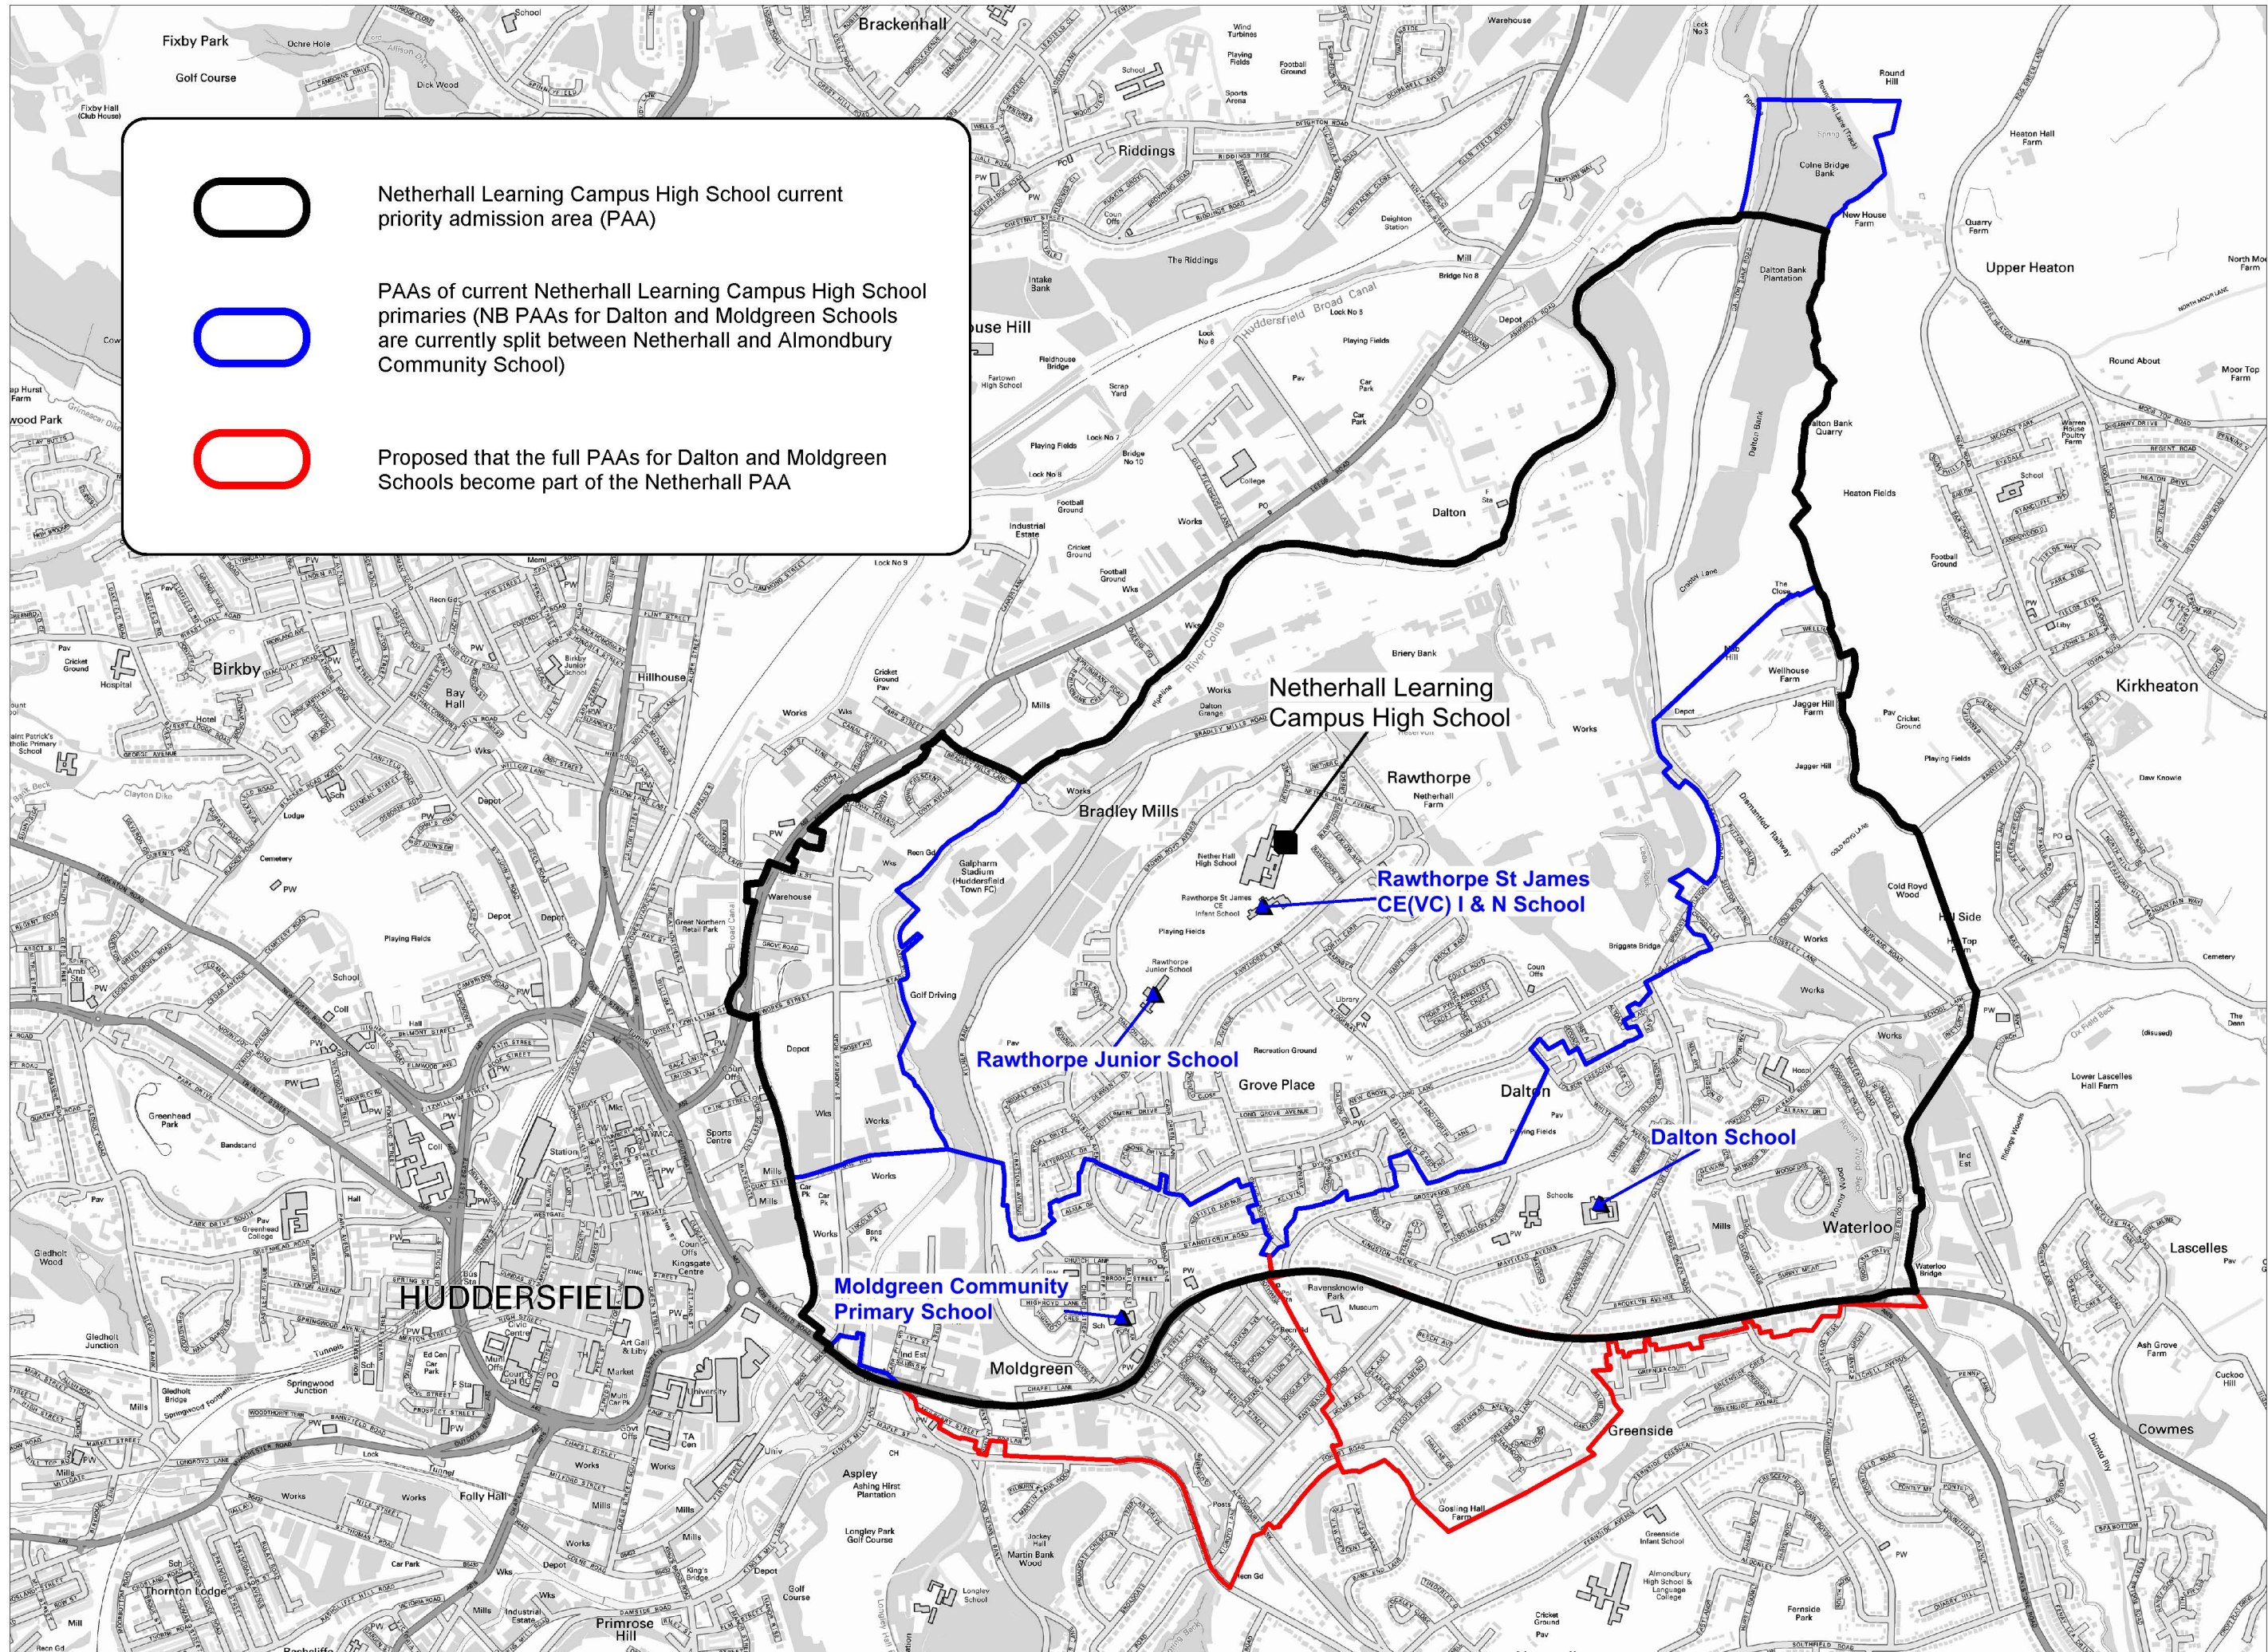

Proposed Priority Admission Area - Netherhall Learning Campus High School

Legend:

- Netherhall Learning Campus High School current priority admission area (PAA)
- PAAs of current Netherhall Learning Campus High School primaries (NB PAAs for Dalton and Moldgreen Schools are currently split between Netherhall and Almondbury Community School)
- Proposed that the full PAAs for Dalton and Moldgreen Schools become part of the Netherhall PAA

School Organisation and Planning Team

Tel: 01484 221000

Date produced: July 2019

Contains Ordnance Survey data © Crown Copyright and database right 2016