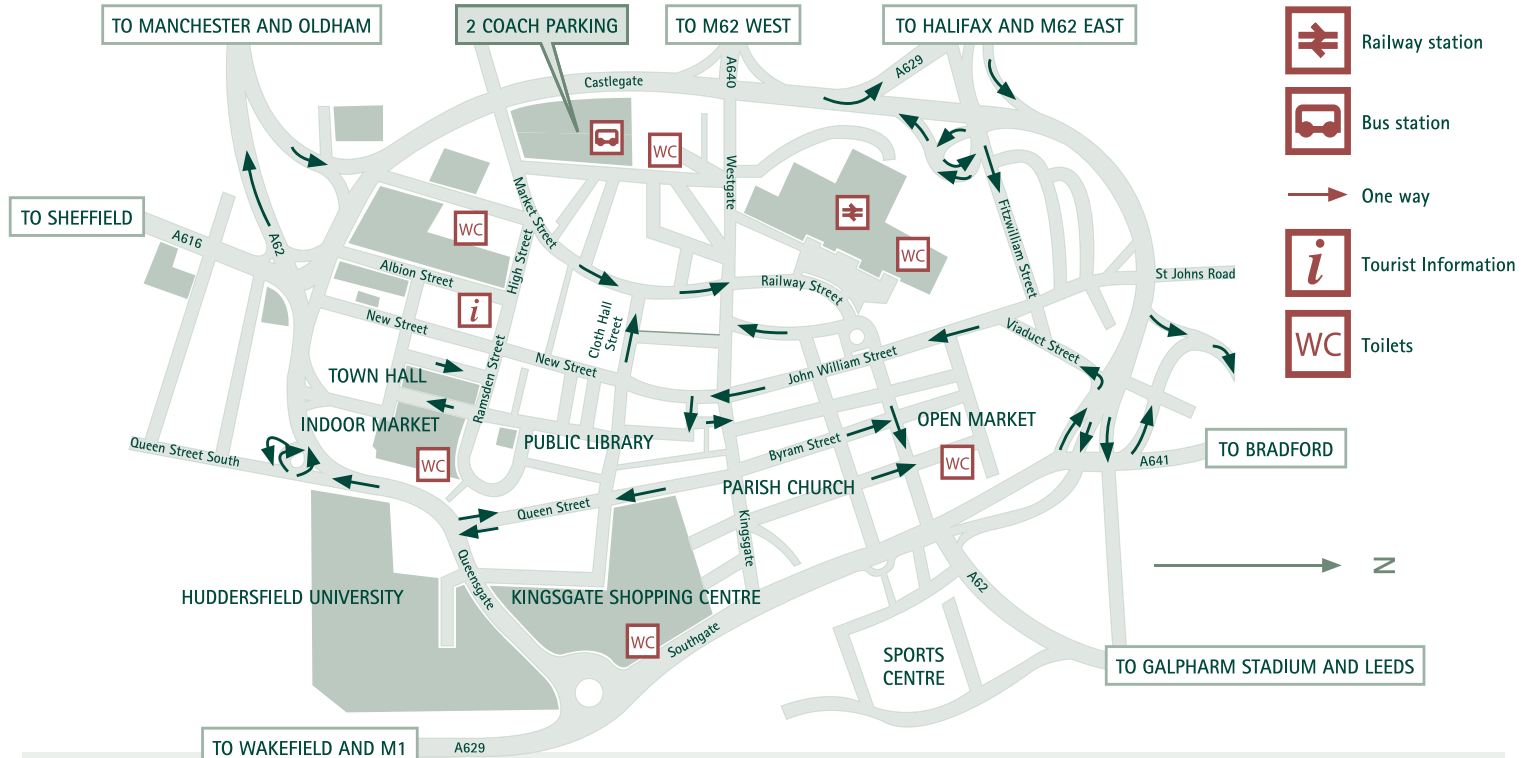

Huddersfield

Coach parking

- 1 Use town centre **bus stops** to drop off / pick up.
- 2 **Huddersfield Bus Station**: 01484 536600
- 3 **Galpharm Stadium** is available on non-match days only and pre-booking is essential: 01484 450000 ext 2228. No public toilets.

For more information on parking contact:

Kirklees Parking Service:
01484 225667

Huddersfield Tourist Information Centre:
01484 223200