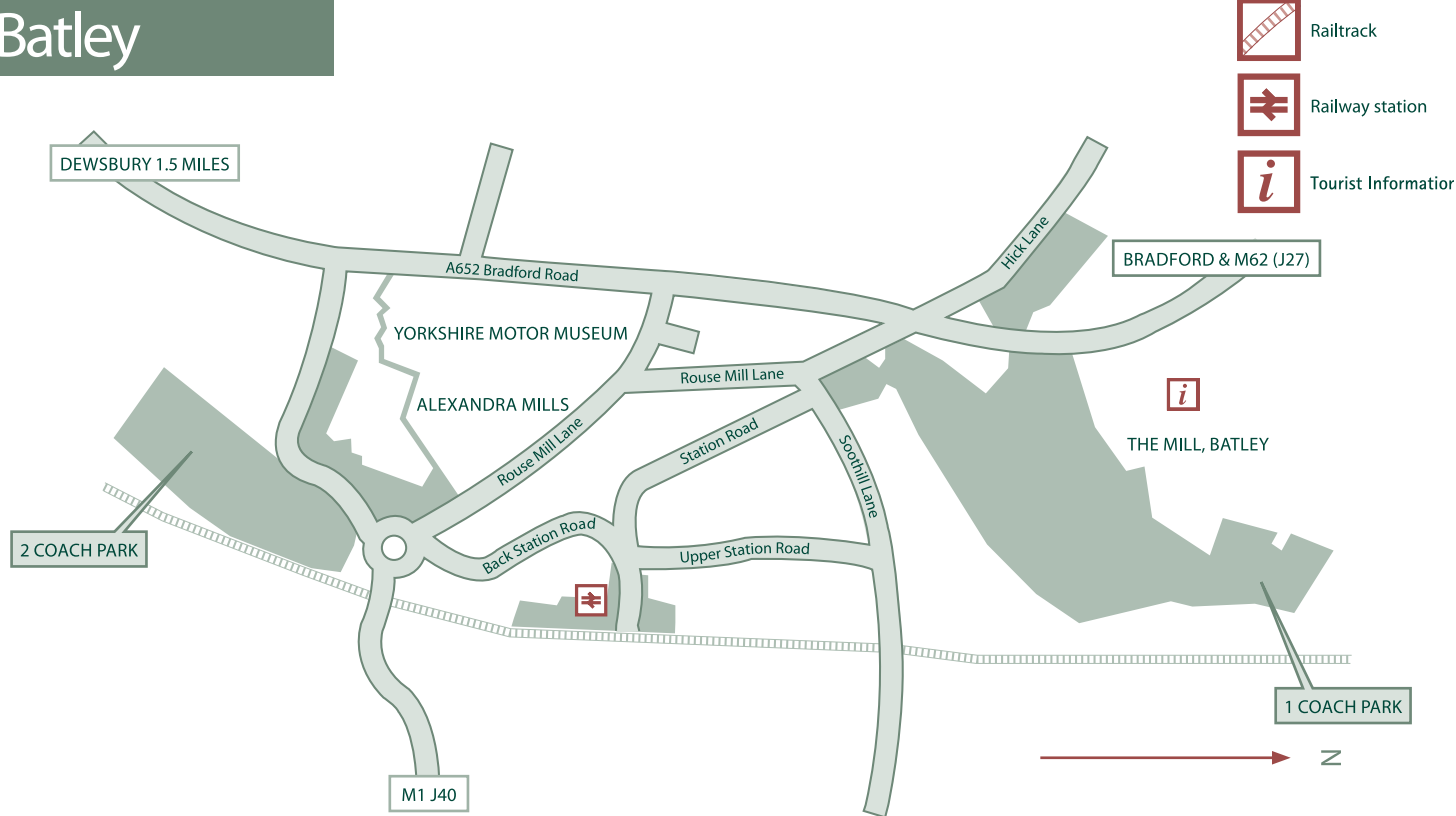

Batley

Coach parking

- 1 **The Mill, Batley:** 01924 426670
- 2 Behind **Alexandra Mills** off A652 Bradford Road:
01924 423913

For more information on parking contact:

Kirklees Parking Service:
01484 225667