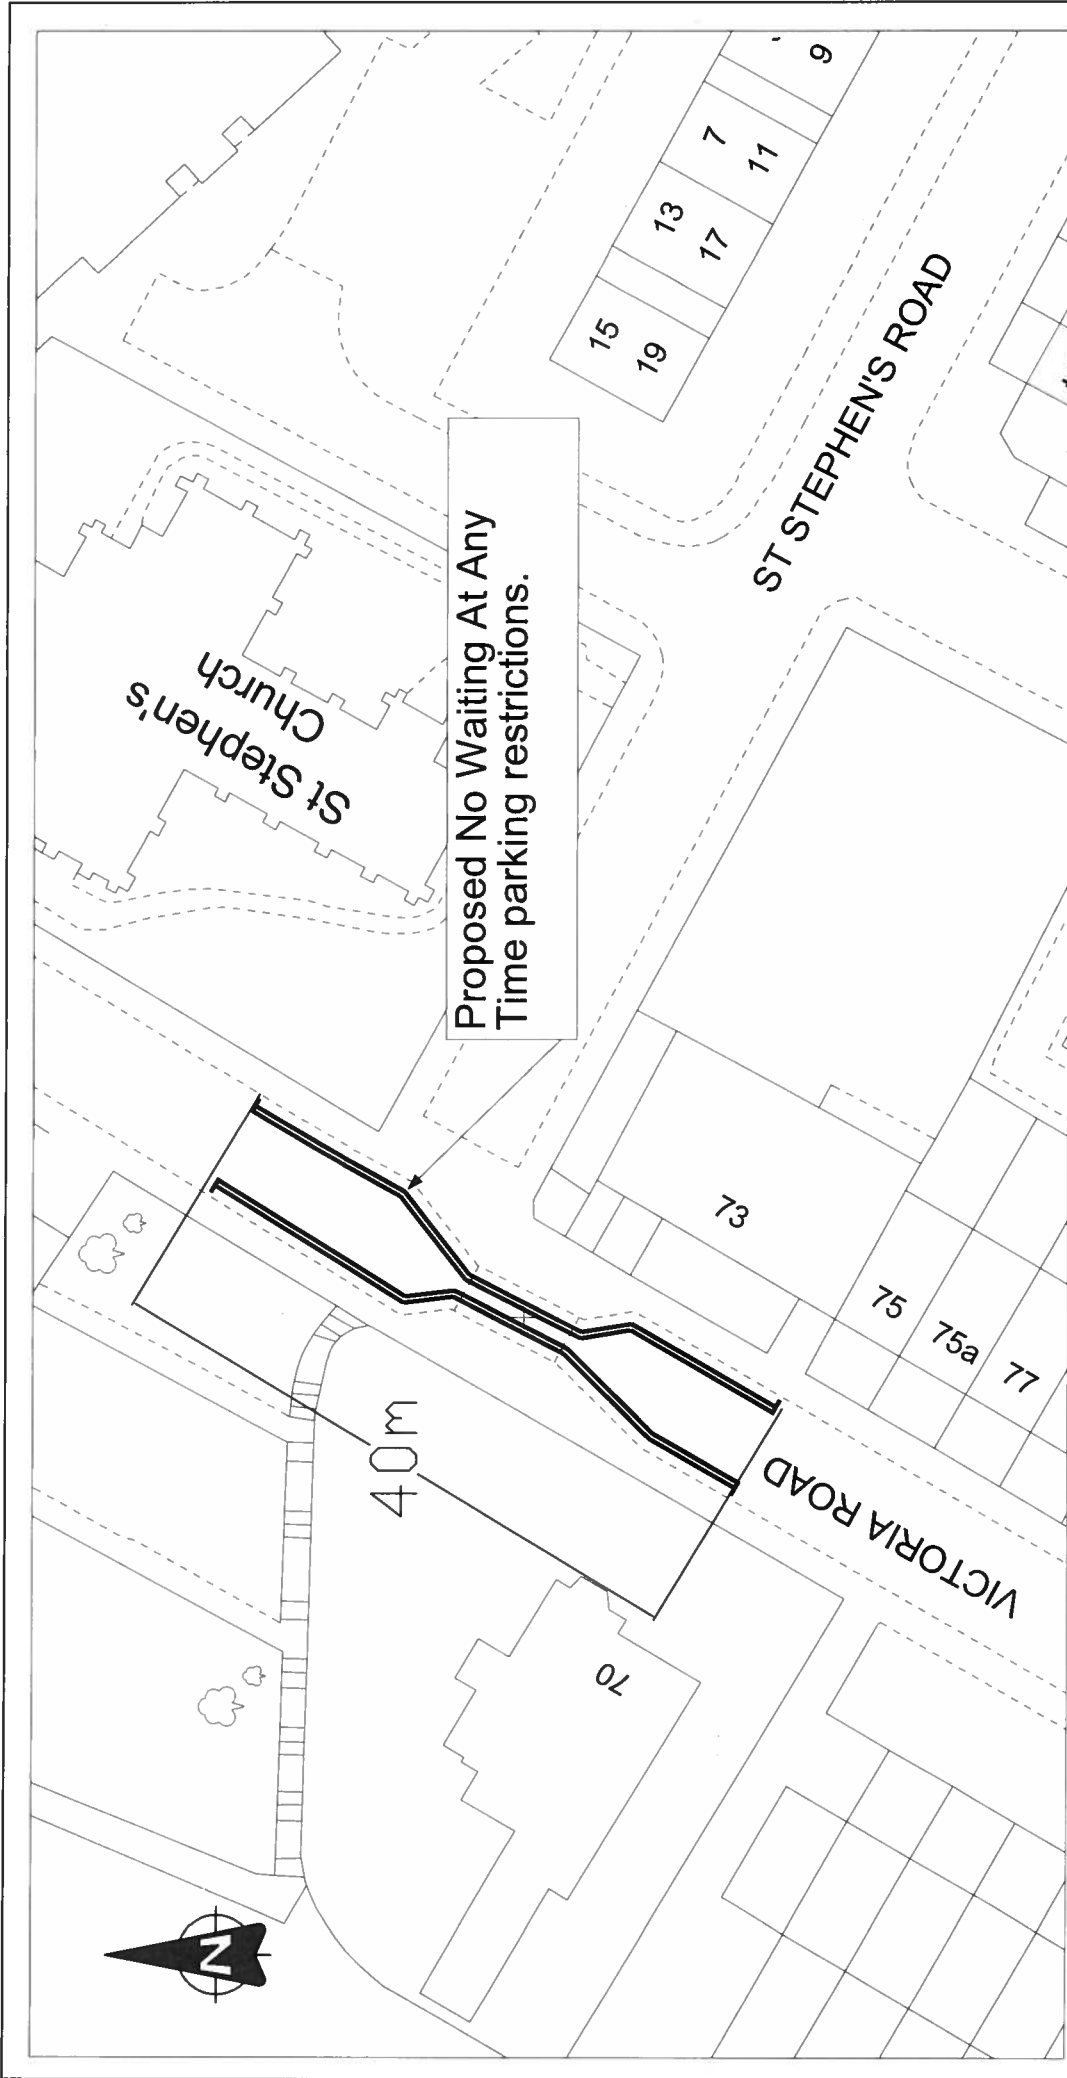

© Crown Copyright and database right 2017.  
 Ordnance Survey 100019241

Streetscene & Housing  
 Flint Street, Fartown  
 Huddersfield, HD1 6LG

PROPOSED SCHOOL KEEP CLEARS  
 MON-FRI 8-9.30am 2.30-4pm  
 DRYCLOUGH ROAD  
 CROSLAND MOOR

Scale		1:500	
Drawn	KN	Checked	
Section	TRF	Date	APR 2018
Drawing No: TF.08.200.209			

© Crown Copyright and database right 2017.  
Ordnance Survey 100019241

 <p><b>Kirklees</b> COUNCIL</p> <p>Streetscene &amp; Housing Flint Street, Fartown Huddersfield, HD1 6LG</p>	<p>Project</p> <p><b>PROPOSED NO WAITING AT ANY TIME PARKING RESTRICTIONS</b></p>	<p>Scale</p> <p>1:500</p>
	<p>Title</p> <p>VICTORIA ROAD LOCKWOOD</p>	<p>Drawn</p> <p>KN</p> <p>Checked</p>
	<p>Section</p> <p>TRAFFIC</p>	<p>Date</p> <p>MAY 2017</p>
		<p>Drawing No</p> <p>TF.23.200.530</p>