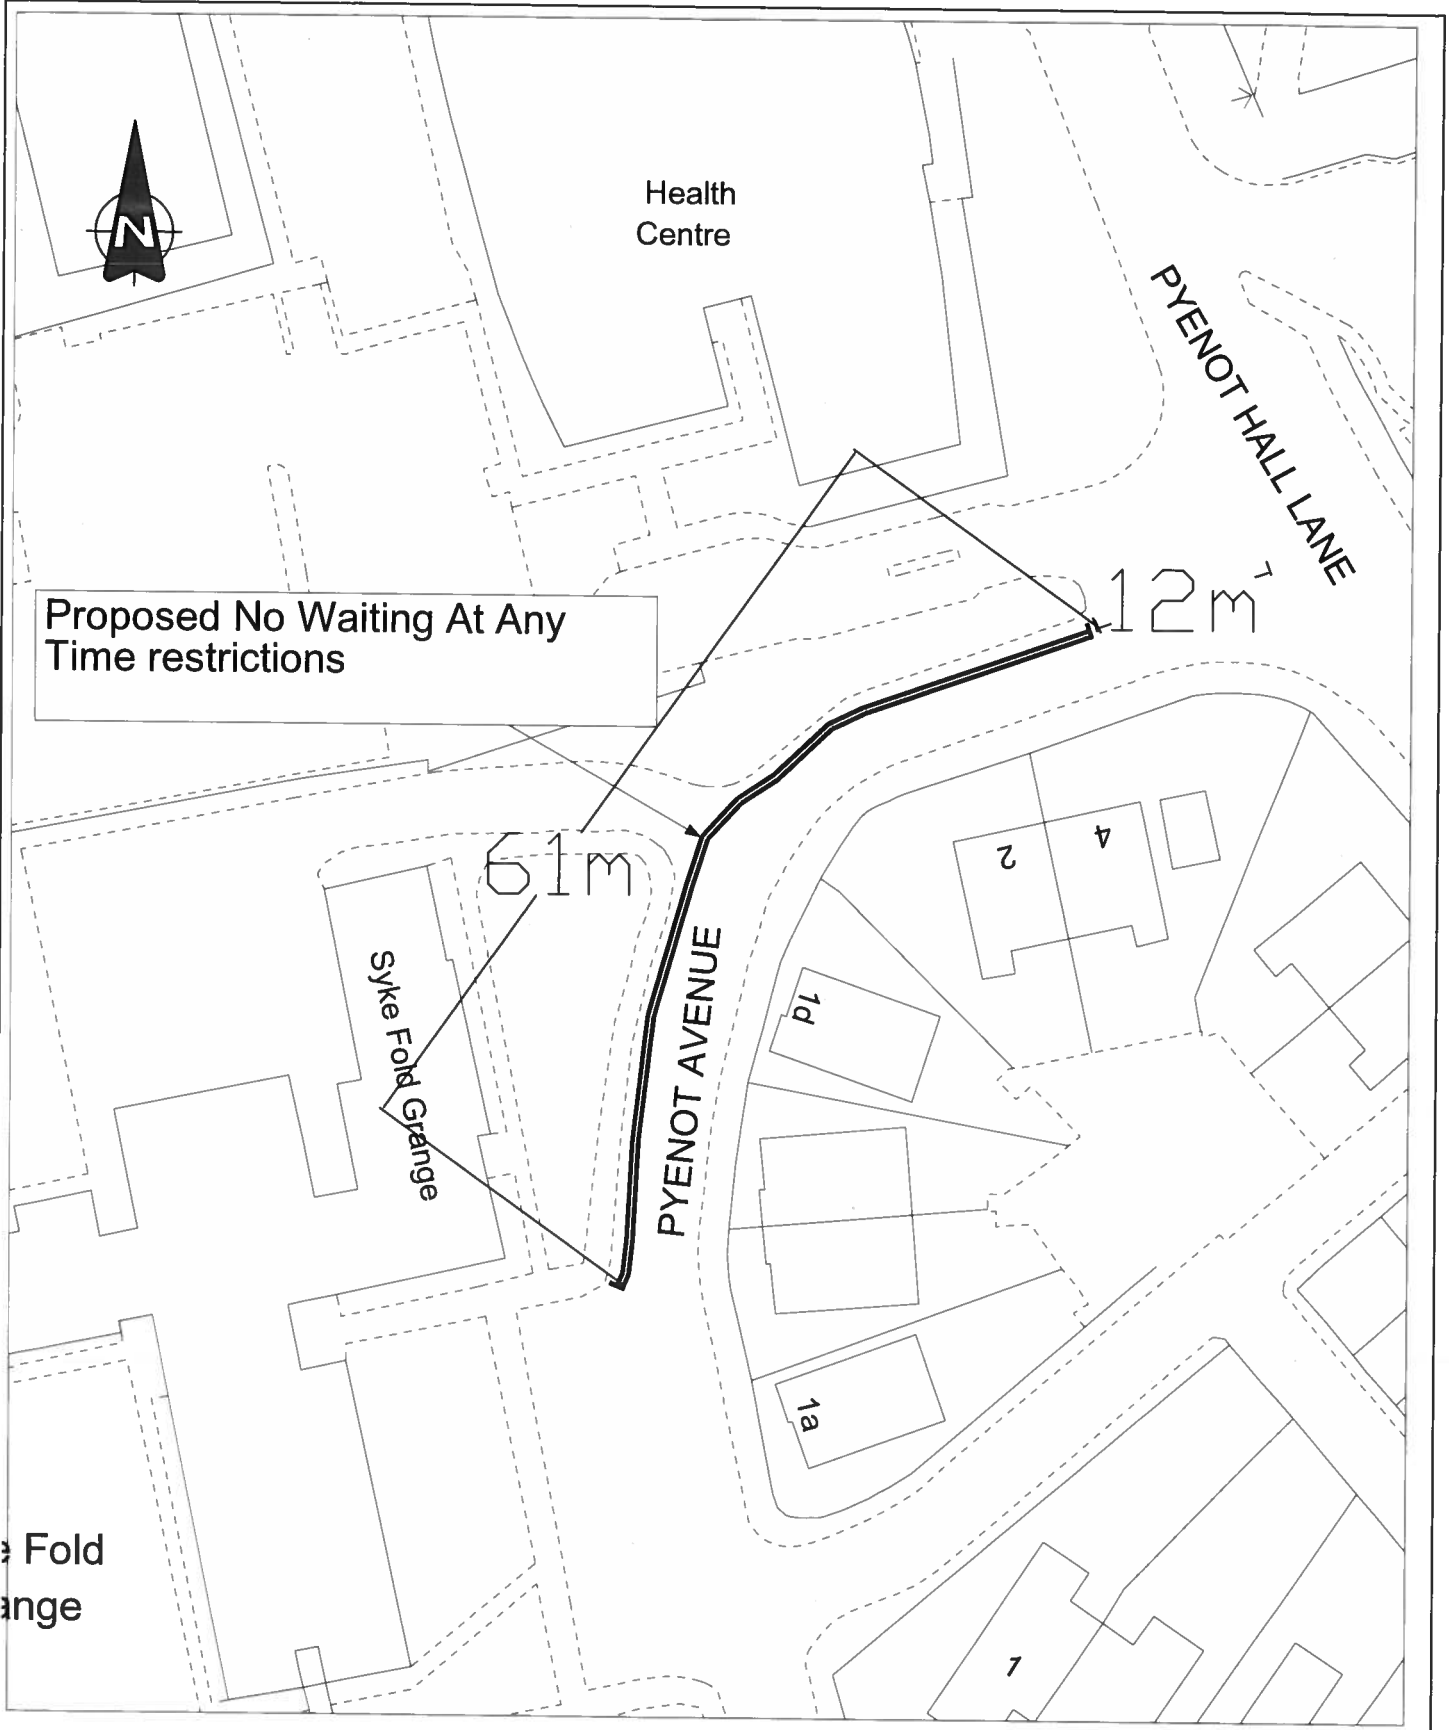

© Crown Copyright and database right 2015.
Ordnance Survey 100019241

Streetscene & Housing
Flint Street, Fartown
Huddersfield, HD1 6LG

Proposed No Waiting at Any Time

Pyenot Avenue
Cleckheaton

Scale	
1:500	
Drawn KN	Checked
Section Safety	Date April 2017
Drawing No TF/06/200/184a