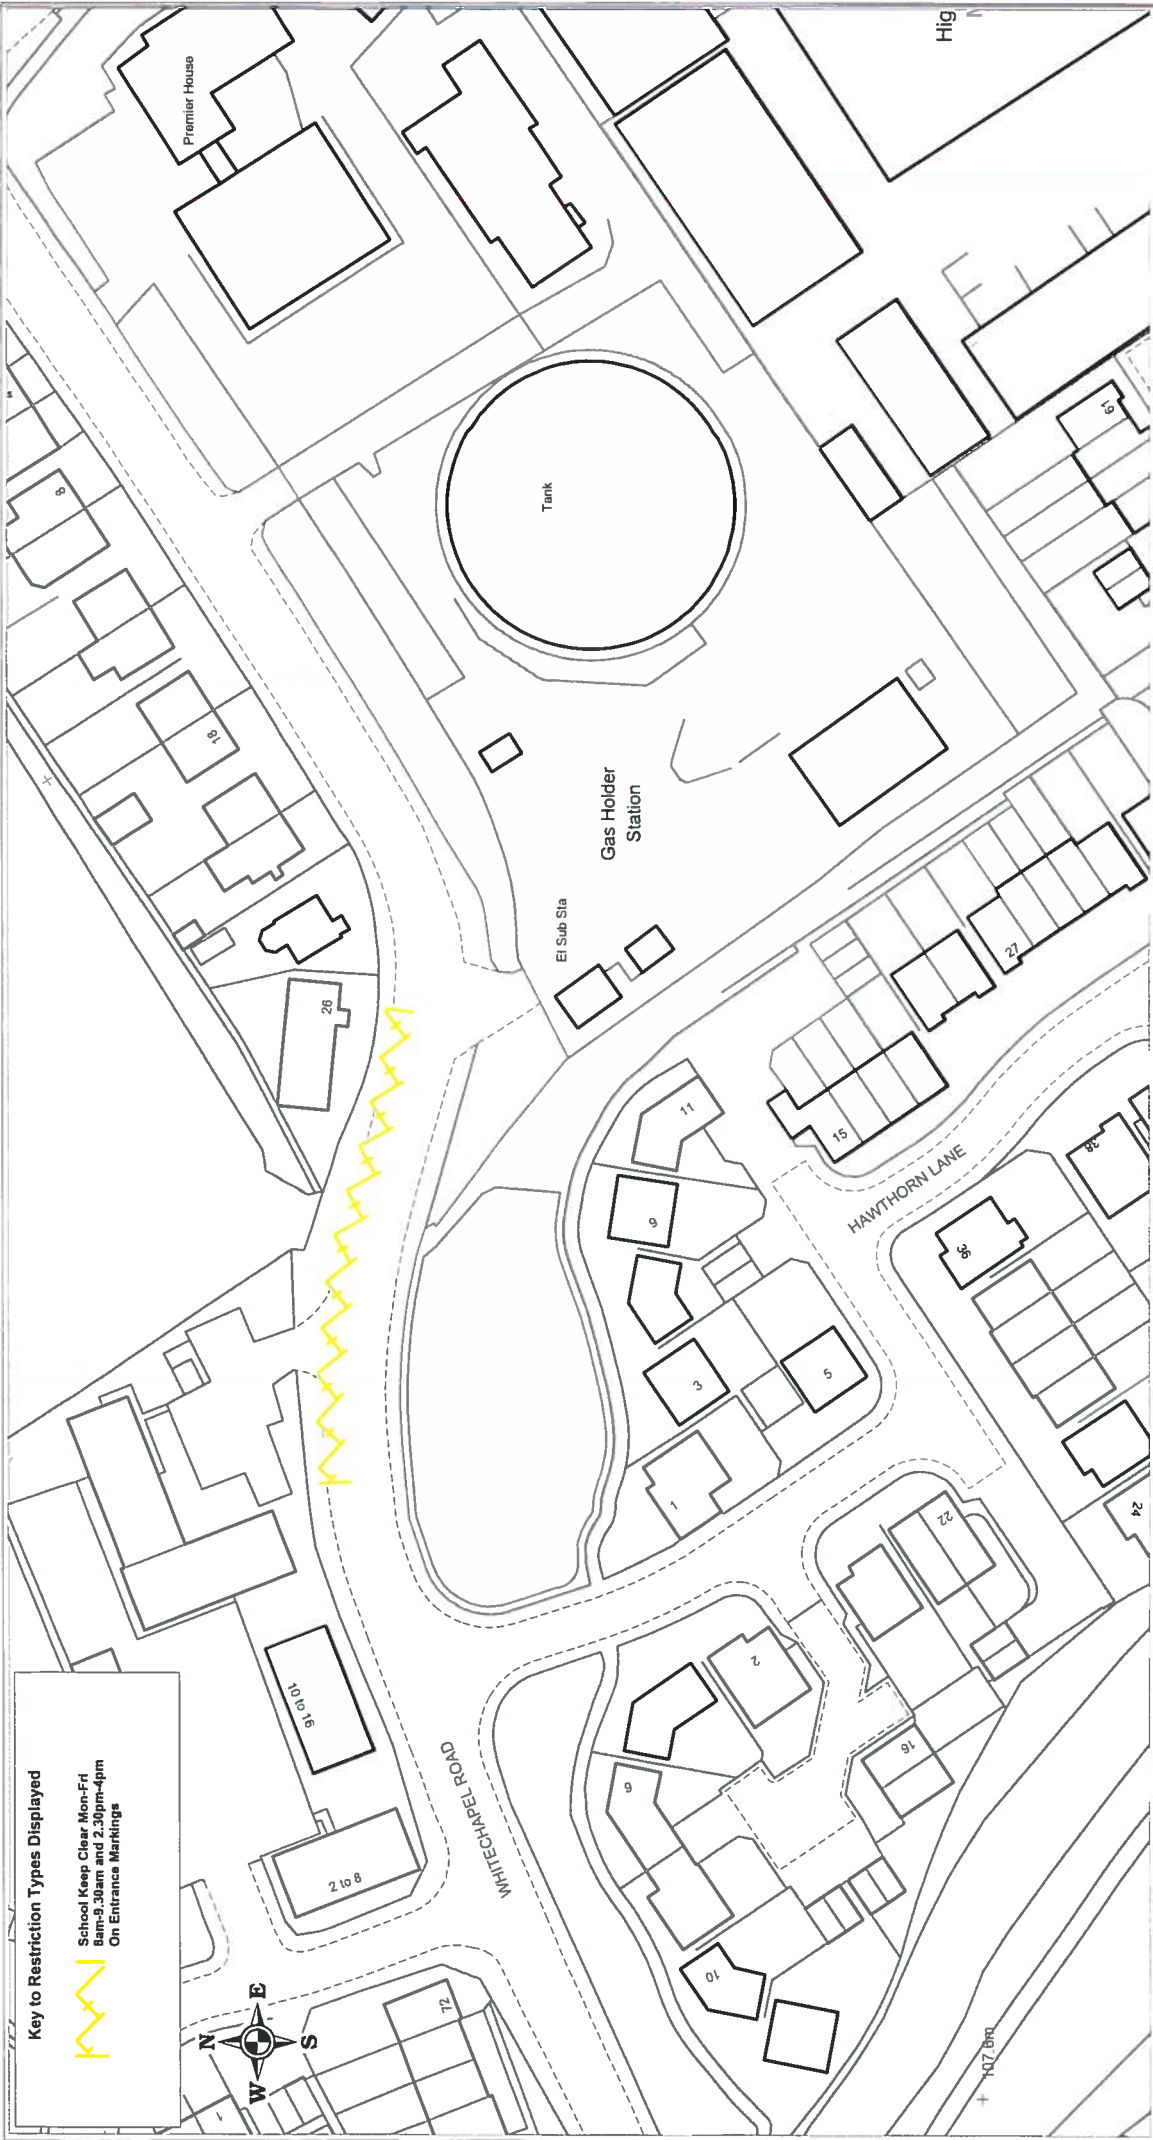

Key to Restriction Types Displayed

School Keep Clear, Mon-Fri
8am-9.30am and 2.30pm-4pm
On Entrance Markings

Highways and Transportation Flint Street, Fartown Huddersfield, HD1 6LG	Reproduced from the Ordnance Survey Mapping with the permission of the Controller of Her Majesty's Stationery Office © Crown Copyright. Unauthorised reproduction infringes Crown Copyright and may lead to prosecution or civil proceedings. Kirklees Metropolitan Council - Licence Number: 100019241, 2010	Scale 1 : 1000
		Checked
Title REMOVAL OF SCHOOL KEEP CLEAR MARKINGS WHITECHAPEL ROAD CLECKHEATON	Section Date 08/01/2018	Drawing No.