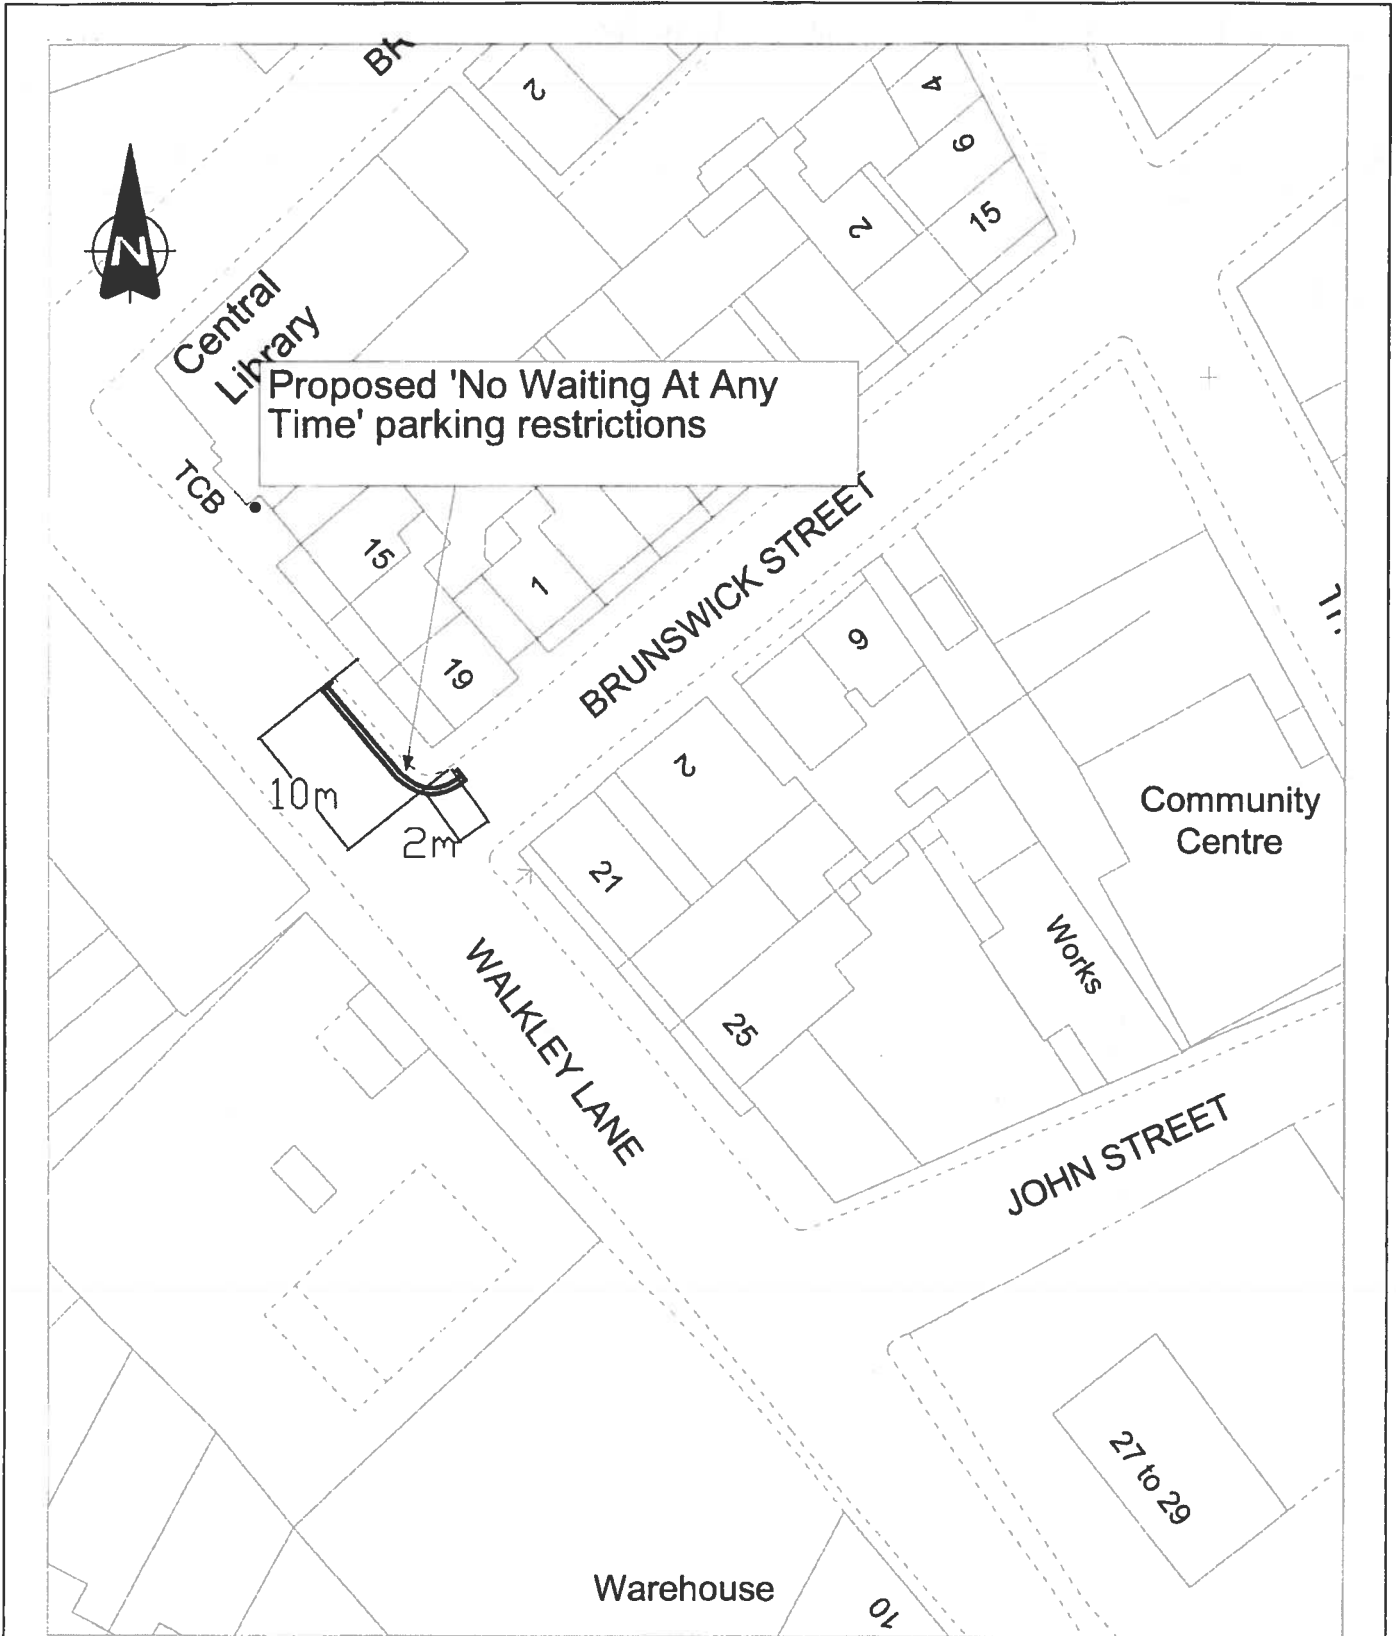

© Crown Copyright and database right 2015.
Ordnance Survey 100019241

Streetscene & Housing
Flint Street, Fartown
Huddersfield, HD1 6LG

Proposed No Waiting at Any Time

Pyenot Avenue
Cleckheaton

Scale	
1:500	
Drawn KN	Checked
Section Safety	Date April 2017
Drawing No TF/06/200/184a	

© Crown Copyright and database right 2017.
Ordnance Survey 100019241

Streetscene & Housing
Flint Street, Fartown
Huddersfield, HD1 6LG

PROPOSED 'NO WAITING AT ANY
TIME' PARKING RESTRICTIONS

WALKLEY LANE
HECKMONDWIKE