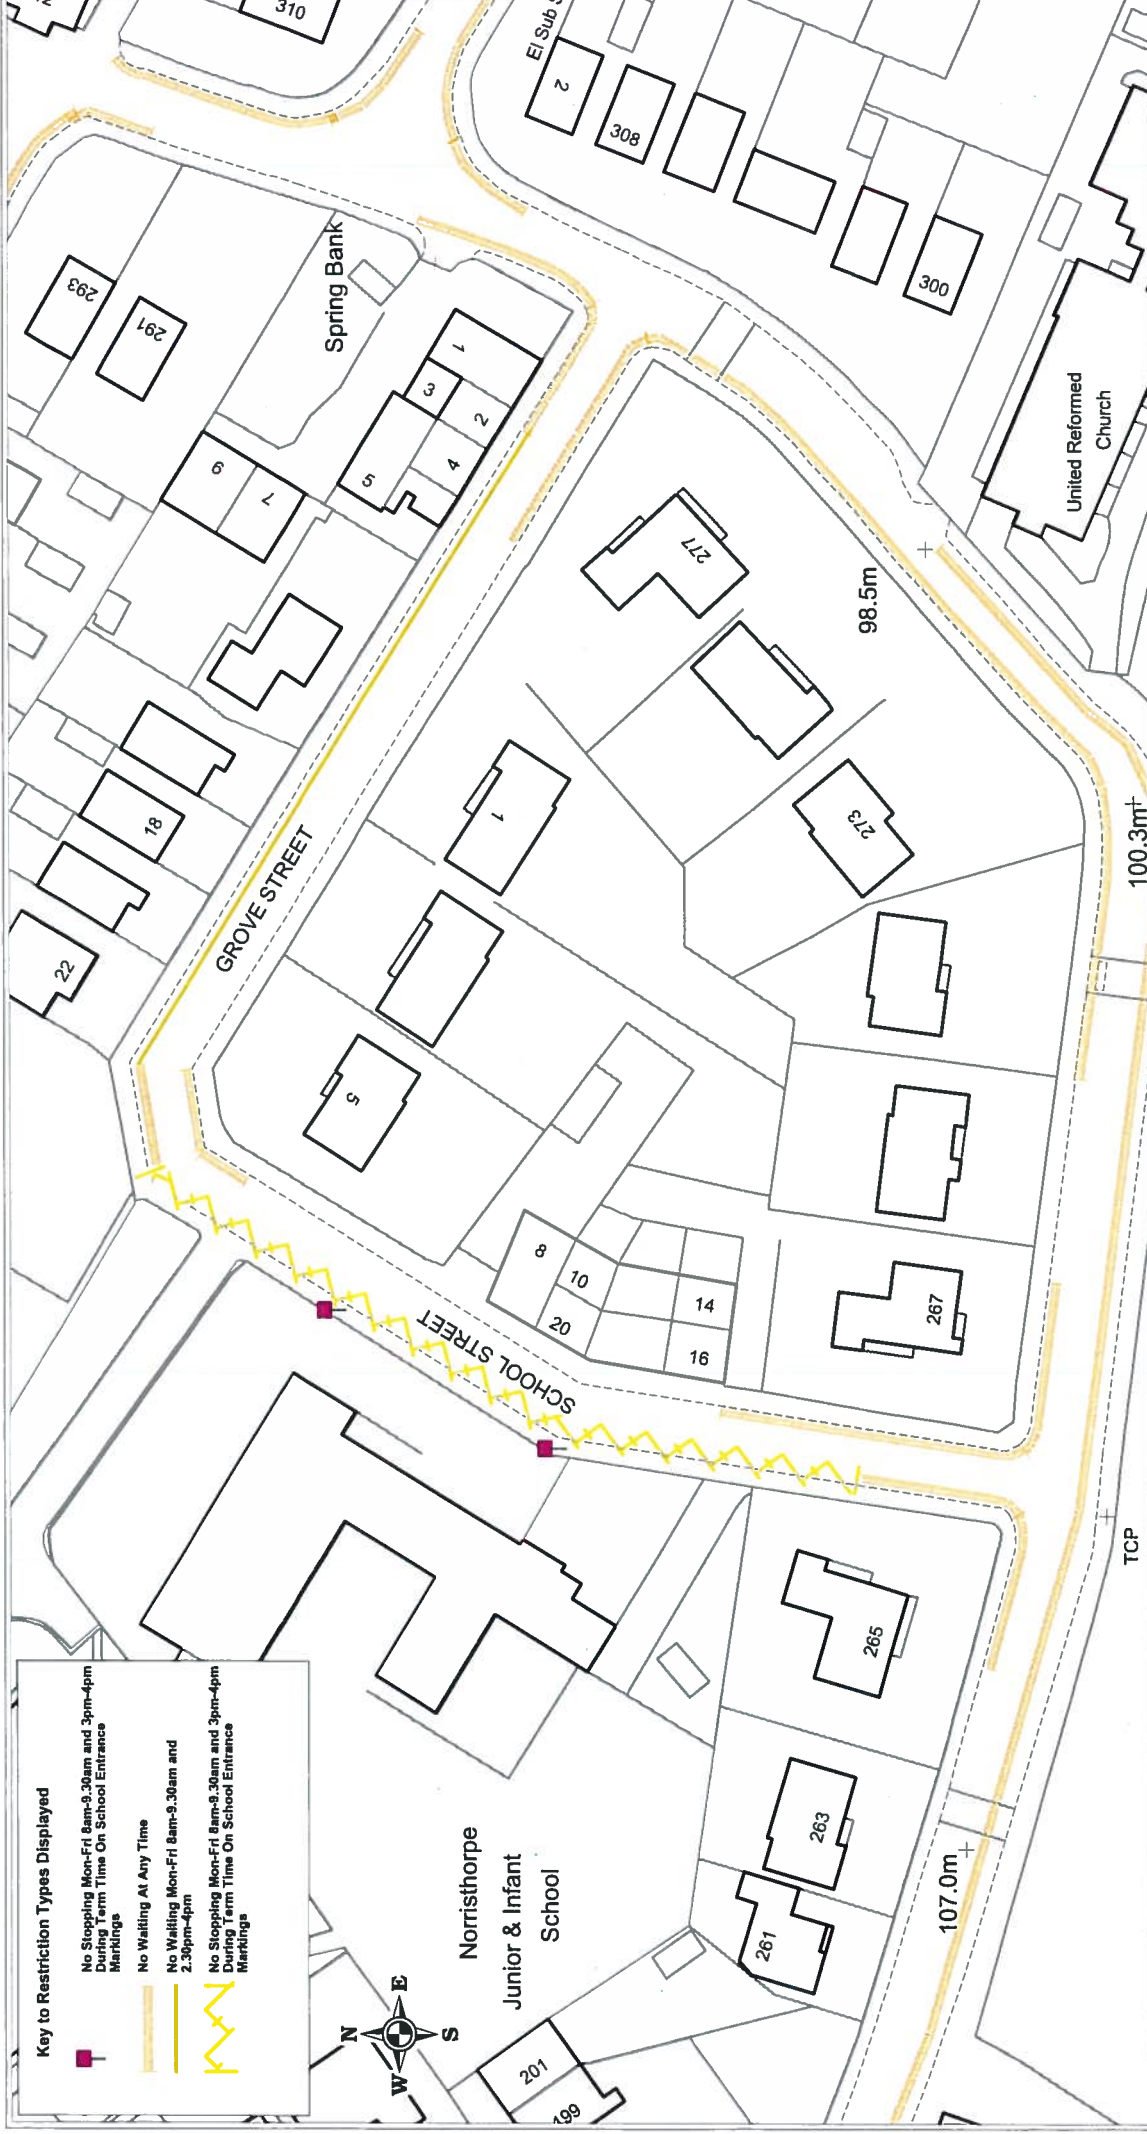


 <p>Kirklees COUNCIL</p>	Project	Scale
	Proposed changes to restrictions Extension of No Waiting Mon-Sat 8am-6pm Extension and relocation of Permit Holder Only Bay	1:1000
<p>Streetscene & Housing Flint Street, Fartown Huddersfield, HD1 6LG</p>	Title	Section
	Church Street Heckmondwike	JAKE R
		Date
		8.1.2018
		Drawing No. TF.06.200.194

Key to Restriction Types Displayed

- No Stopping Mon-Fri 8am-9.30am and 3pm-4pm During Term Time On School Entrance Markings
- No Waiting At Any Time
- No Waiting Mon-Fri 8am-9.30am and 2.30pm-4pm
- No Stopping Mon-Fri 8am-9.30am and 3pm-4pm During Term Time On School Entrance Markings

Reproduced from the Ordnance Survey Mapping with the permission of the Controller of Her Majesty's Stationery Office © Crown Copyright. Unauthorised reproduction infringes Crown Copyright and may lead to prosecution or civil proceedings.

Key to Restriction Types Displayed

School Keep Clear, Mon-Fri
8am-9.30am and 2.30pm-4pm
On Entrance Markings

<p>Highways and Transportation Flint Street, Fartown Huddersfield, HD1 6LG</p>	<p>Reproduced from the Ordnance Survey Mapping with the permission of the Controller of Her Majesty's Stationery Office © Crown Copyright. Unauthorised reproduction infringes Crown Copyright and may lead to prosecution or civil proceedings.</p> <p>Kirklees Metropolitan Council - Licence Number: 100019241, 2010</p>	<p>Scale</p> <p>1 : 1000</p>
		<p>Checked</p>
<p>Title</p> <p>REMOVAL OF SCHOOL KEEP CLEAR MARKINGS WHITECHAPEL ROAD CLECKHEATON</p>	<p>Section</p> <p>Date</p> <p>08/01/2018</p>	<p>Drawing No.</p>