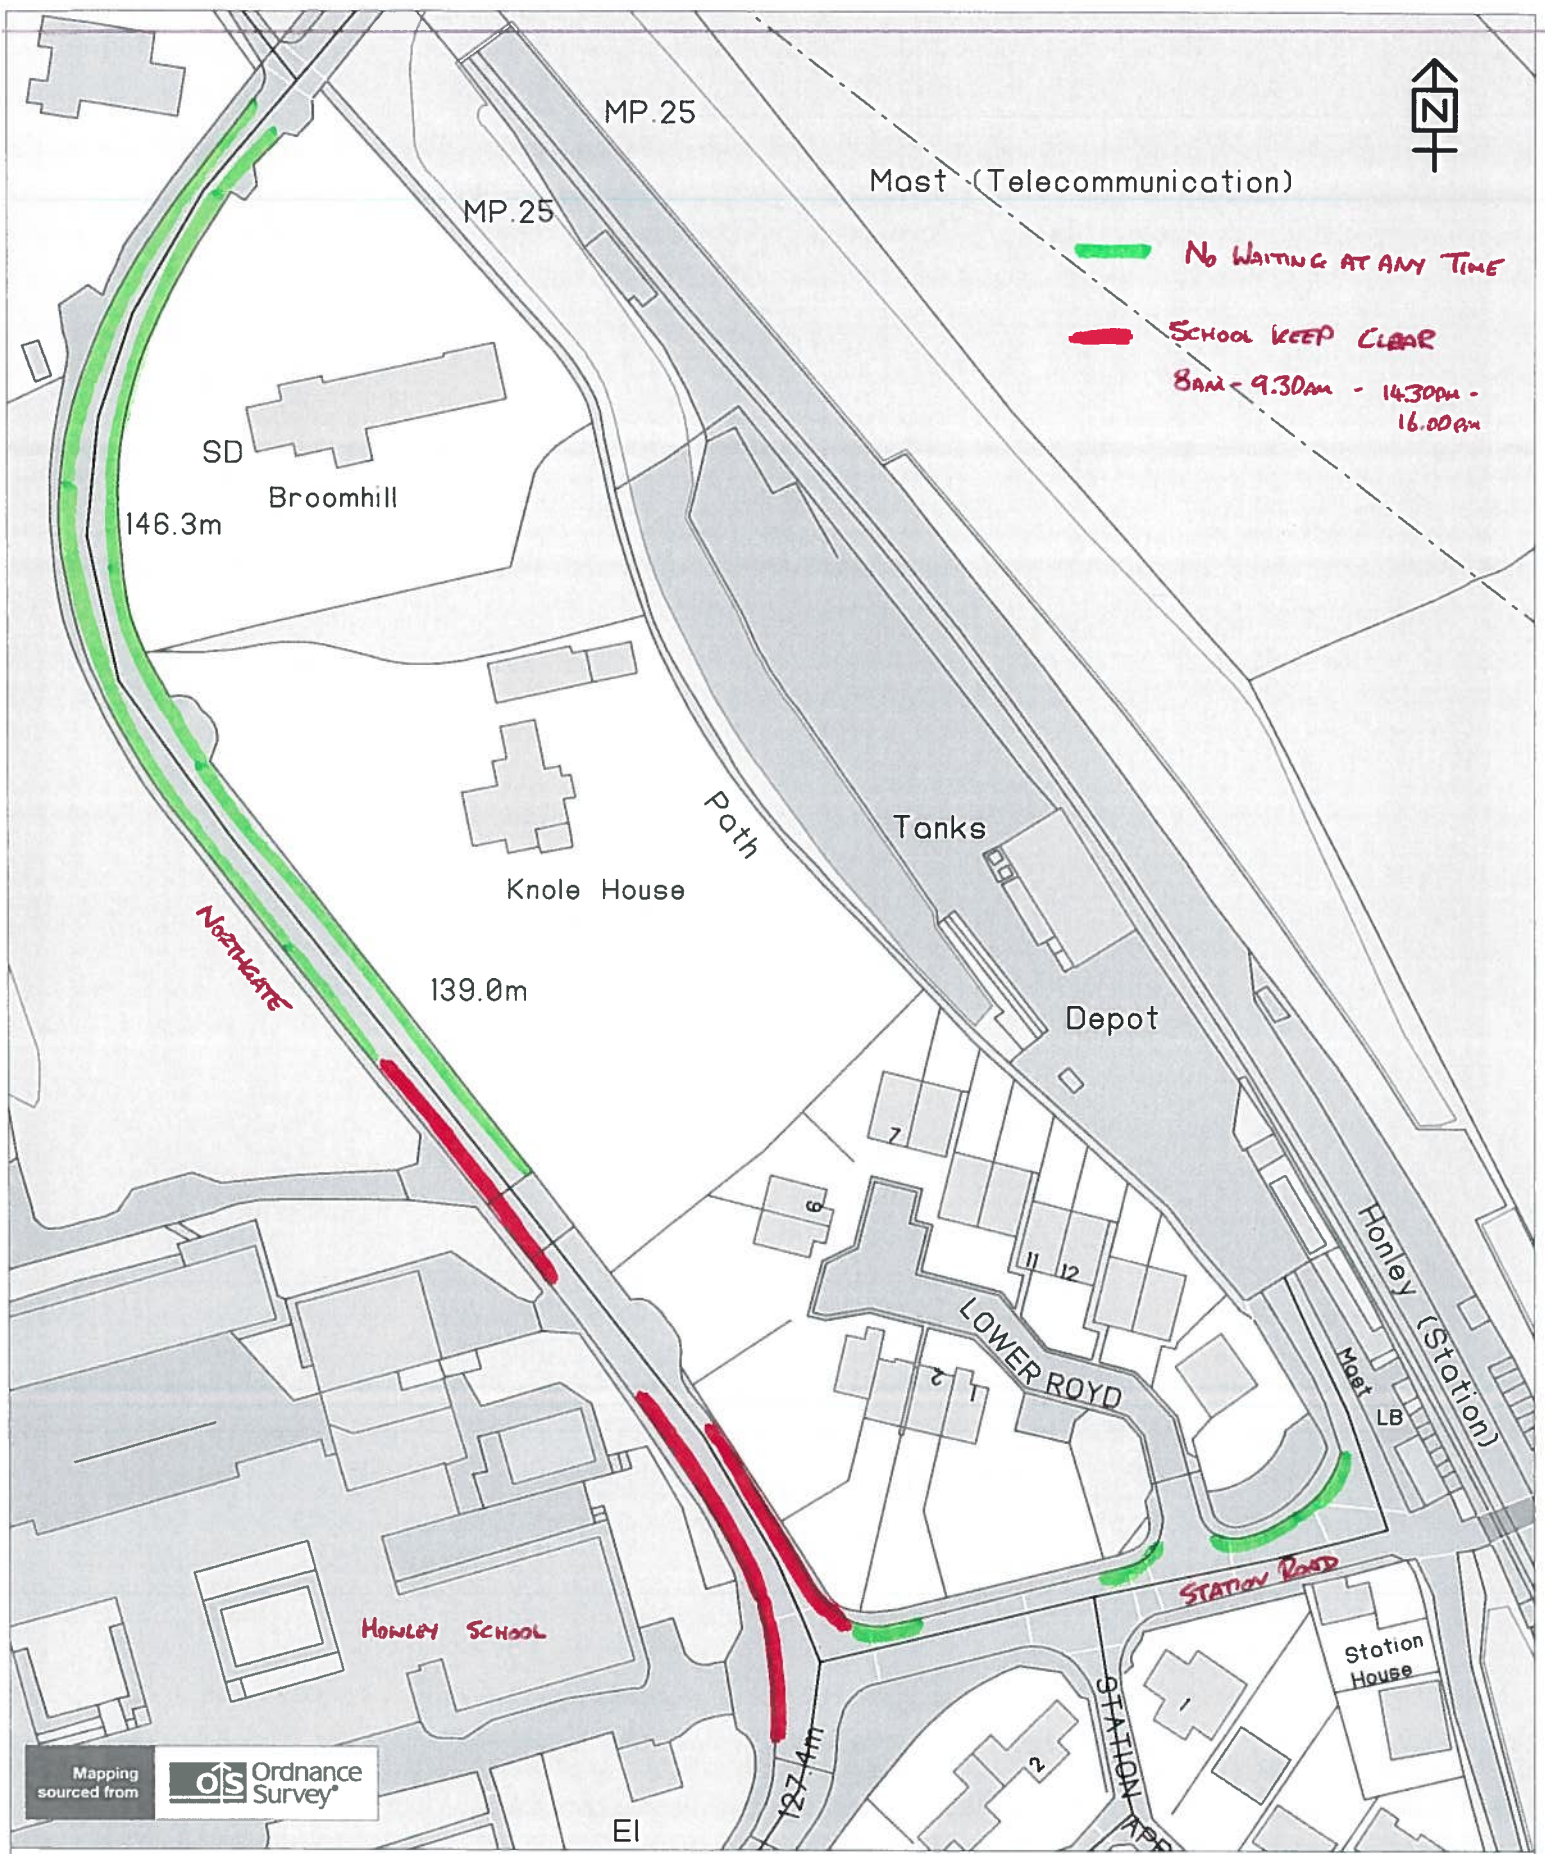

Mapping sourced from Ordnance Survey

Copyright © 2008, Kirklees Metropolitan Council, Highways and Transportation.

	Title Northgate, Honley	Scale 1:1048
	Project No Waiting at any Time and School Keep Clear Restrictions ADMINISTRATIVE ORDER ONLY -	<table border="1"> <tr> <td>Drawn JGW</td> <td>Checked</td> </tr> <tr> <td>Section</td> <td>Date 13/11/2017</td> </tr> <tr> <td colspan="2">Dwg/Ref.No.</td> </tr> </table>
Highways and Transportation Flint Street, Fartown Huddersfield, HD1 6LG