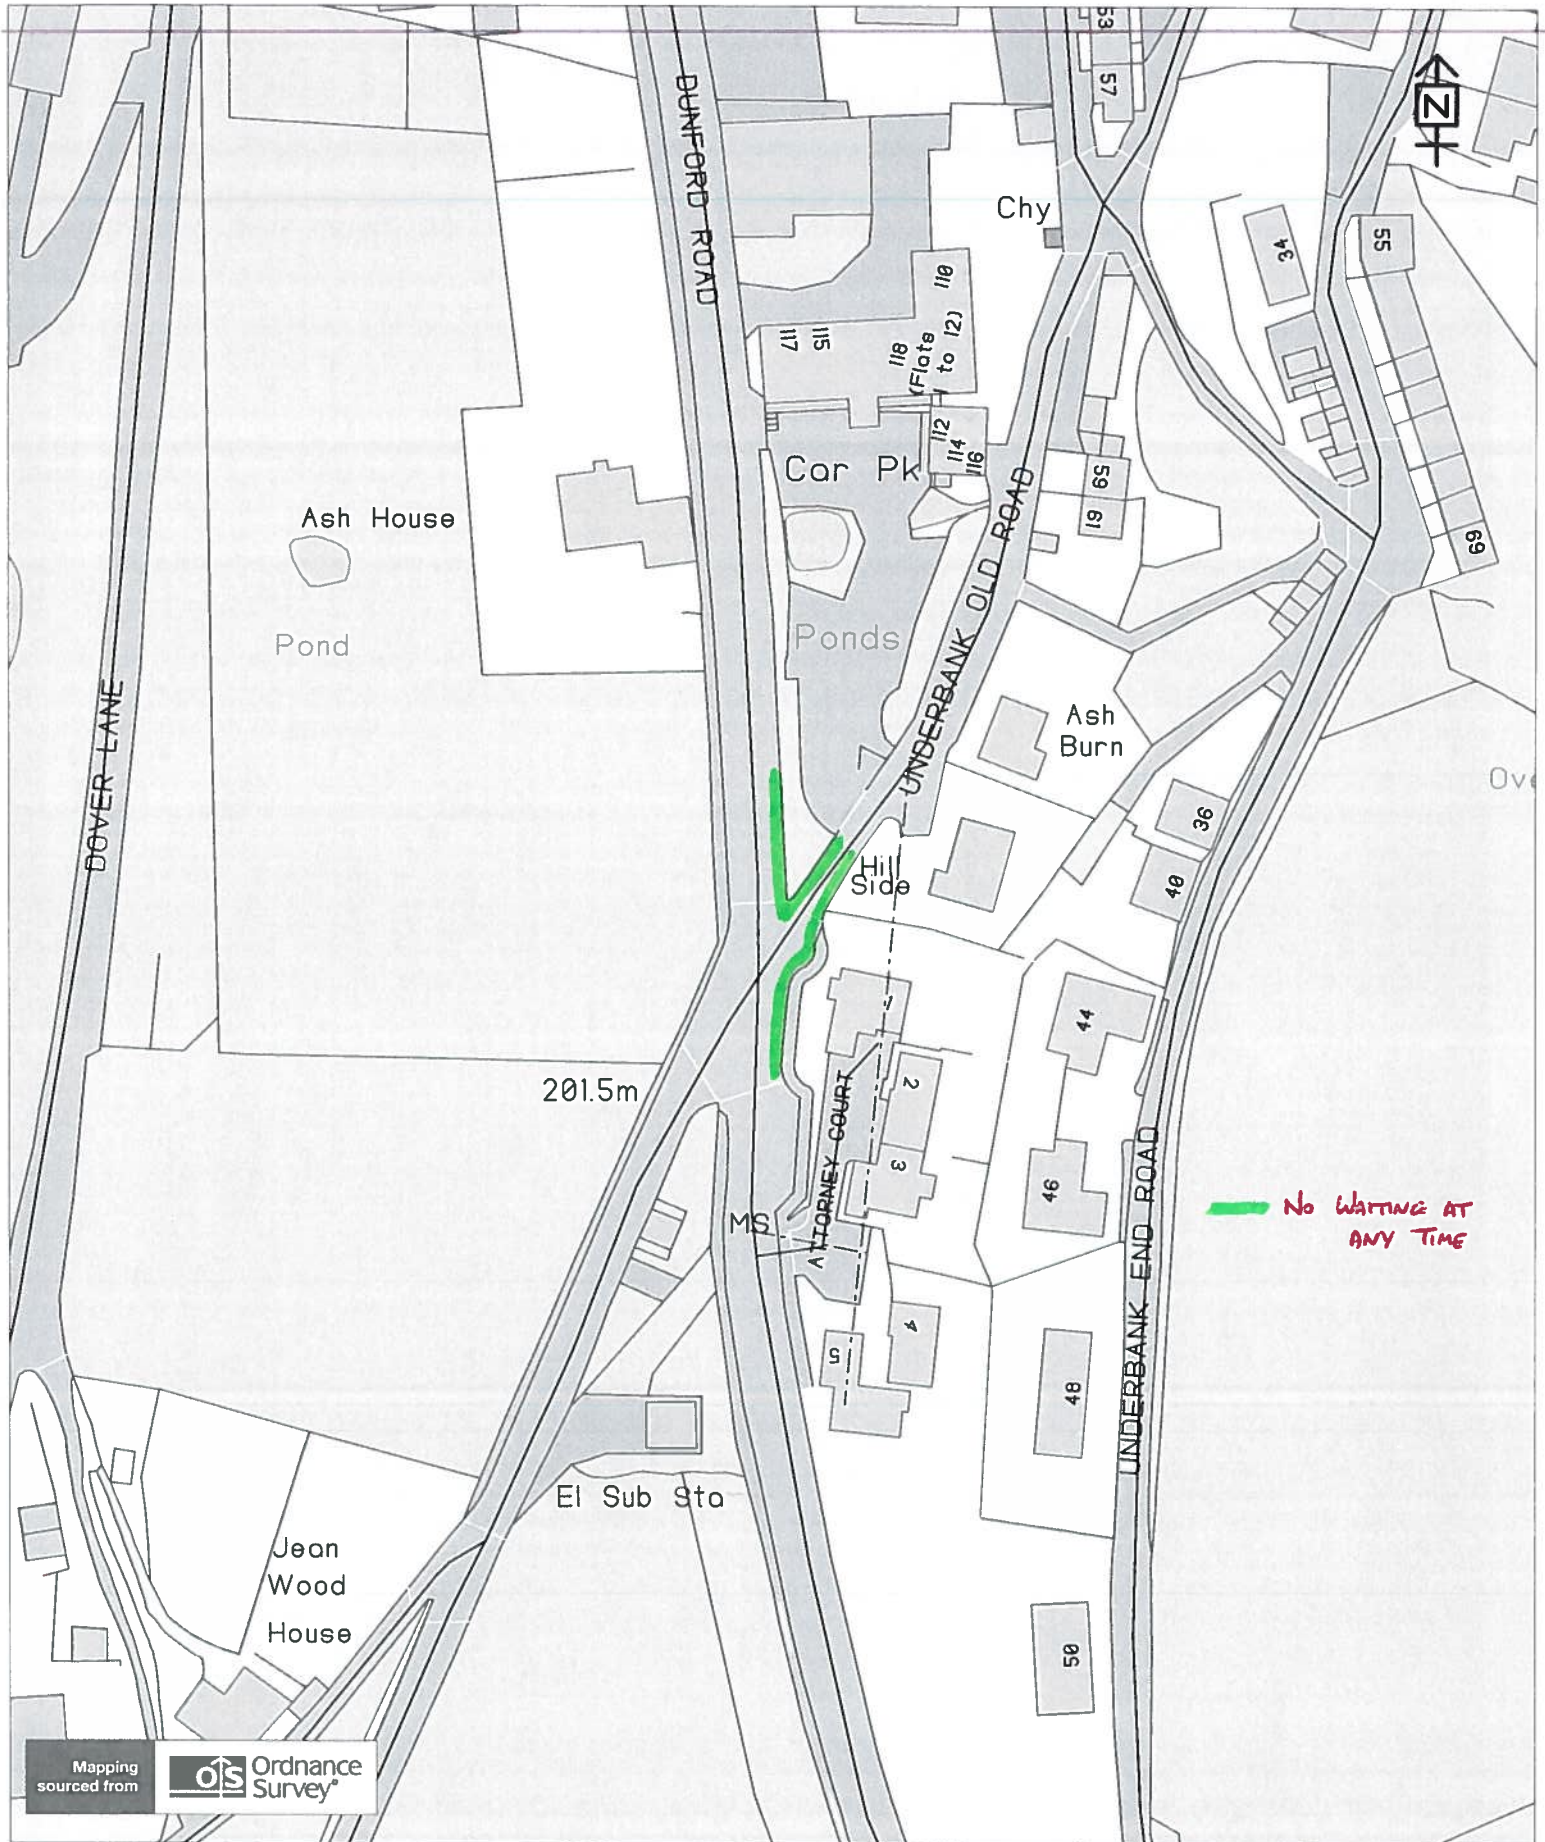

No WAITING AT ANY TIME

Mapping sourced from Ordnance Survey

Copyright © 2008, Kirklees Metropolitan Council, Highways and Transportation.

Title
Dunford Road / Underbank Old Road,
Holmfirth

Scale
1:1048

Highways and Transportation
Flint Street, Fartown
Huddersfield, HD1 6LG

Project
No Waiting at any Time Restrictions
**ADMINISTRATIVE ORDER ONLY -
NO CHANGES PROPOSED ON SITE**

Drawn
JGW

Checked

Section
Date
13/11/2017

Dwg/Ref.No.