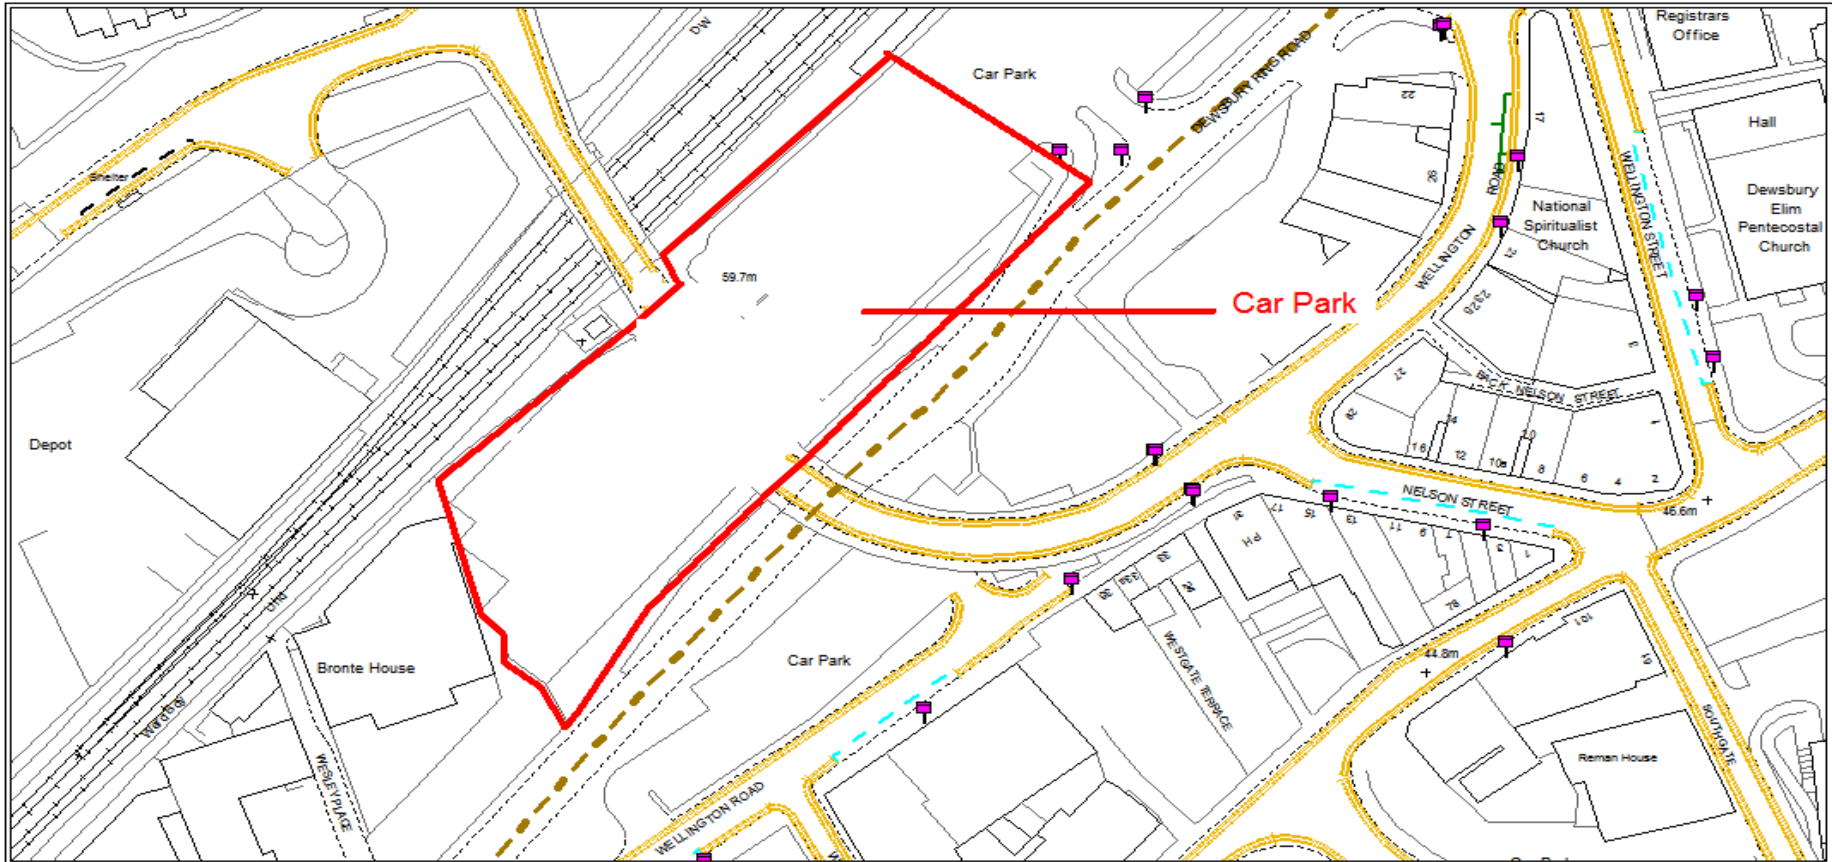

Scale 1 : 1000

Drawn _____ Checked _____

Highways and Transportation
 Flint Street, Fartown
 Huddersfield, HD1 6LG

Title Wellington Road(Station) Central car park

Section _____ Date 15/05/2018

Drawing No. _____

	Reproduced from the Ordnance Survey Mapping with the permission of the Controller of Her Majesty's Stationary Office © Crown Copyright. Unauthorised reproduction infringes Crown Copyright and may lead to prosecution or civil proceedings. Kirklees Metropolitan Council - Licence Number: 100019241, 2010		Scale	1 : 1000
	Title Wellington Road(Station) South car park		Drawn	Checked
Section			Date 15/05/2018	
Highways and Transportation Flint Street, Fartown Huddersfield, HD1 6LG		Drawing No.		