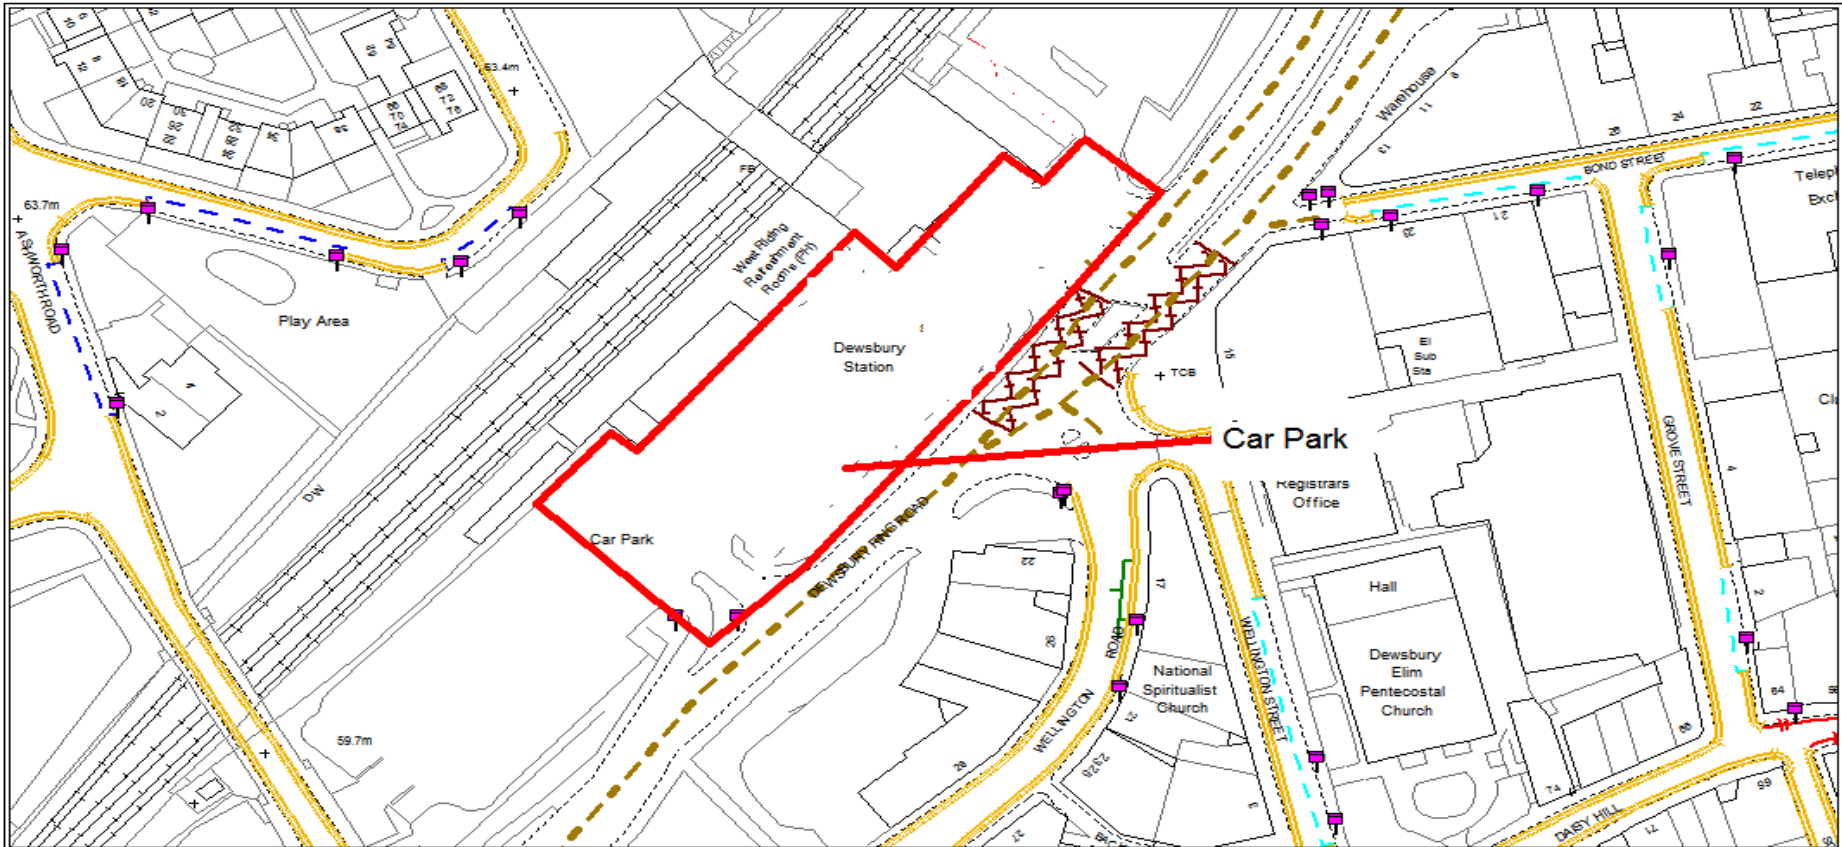

Reproduced from the Ordnance Survey Mapping with the permission of the Controller of Her Majesty's Stationery Office © Crown Copyright. Unauthorised reproduction infringes Crown Copyright and may lead to prosecution or civil proceedings.
Kirklees Metropolitan Council - Licence Number: 100019241, 2010

Scale 1 : 1000

Drawn _____ Checked _____

Highways and Transportation
Flint Street, Fartown
Huddersfield, HD1 6LG

Title Wellington Road(Station) Central car park

Section _____ Date 15/05/2018

Drawing No. _____