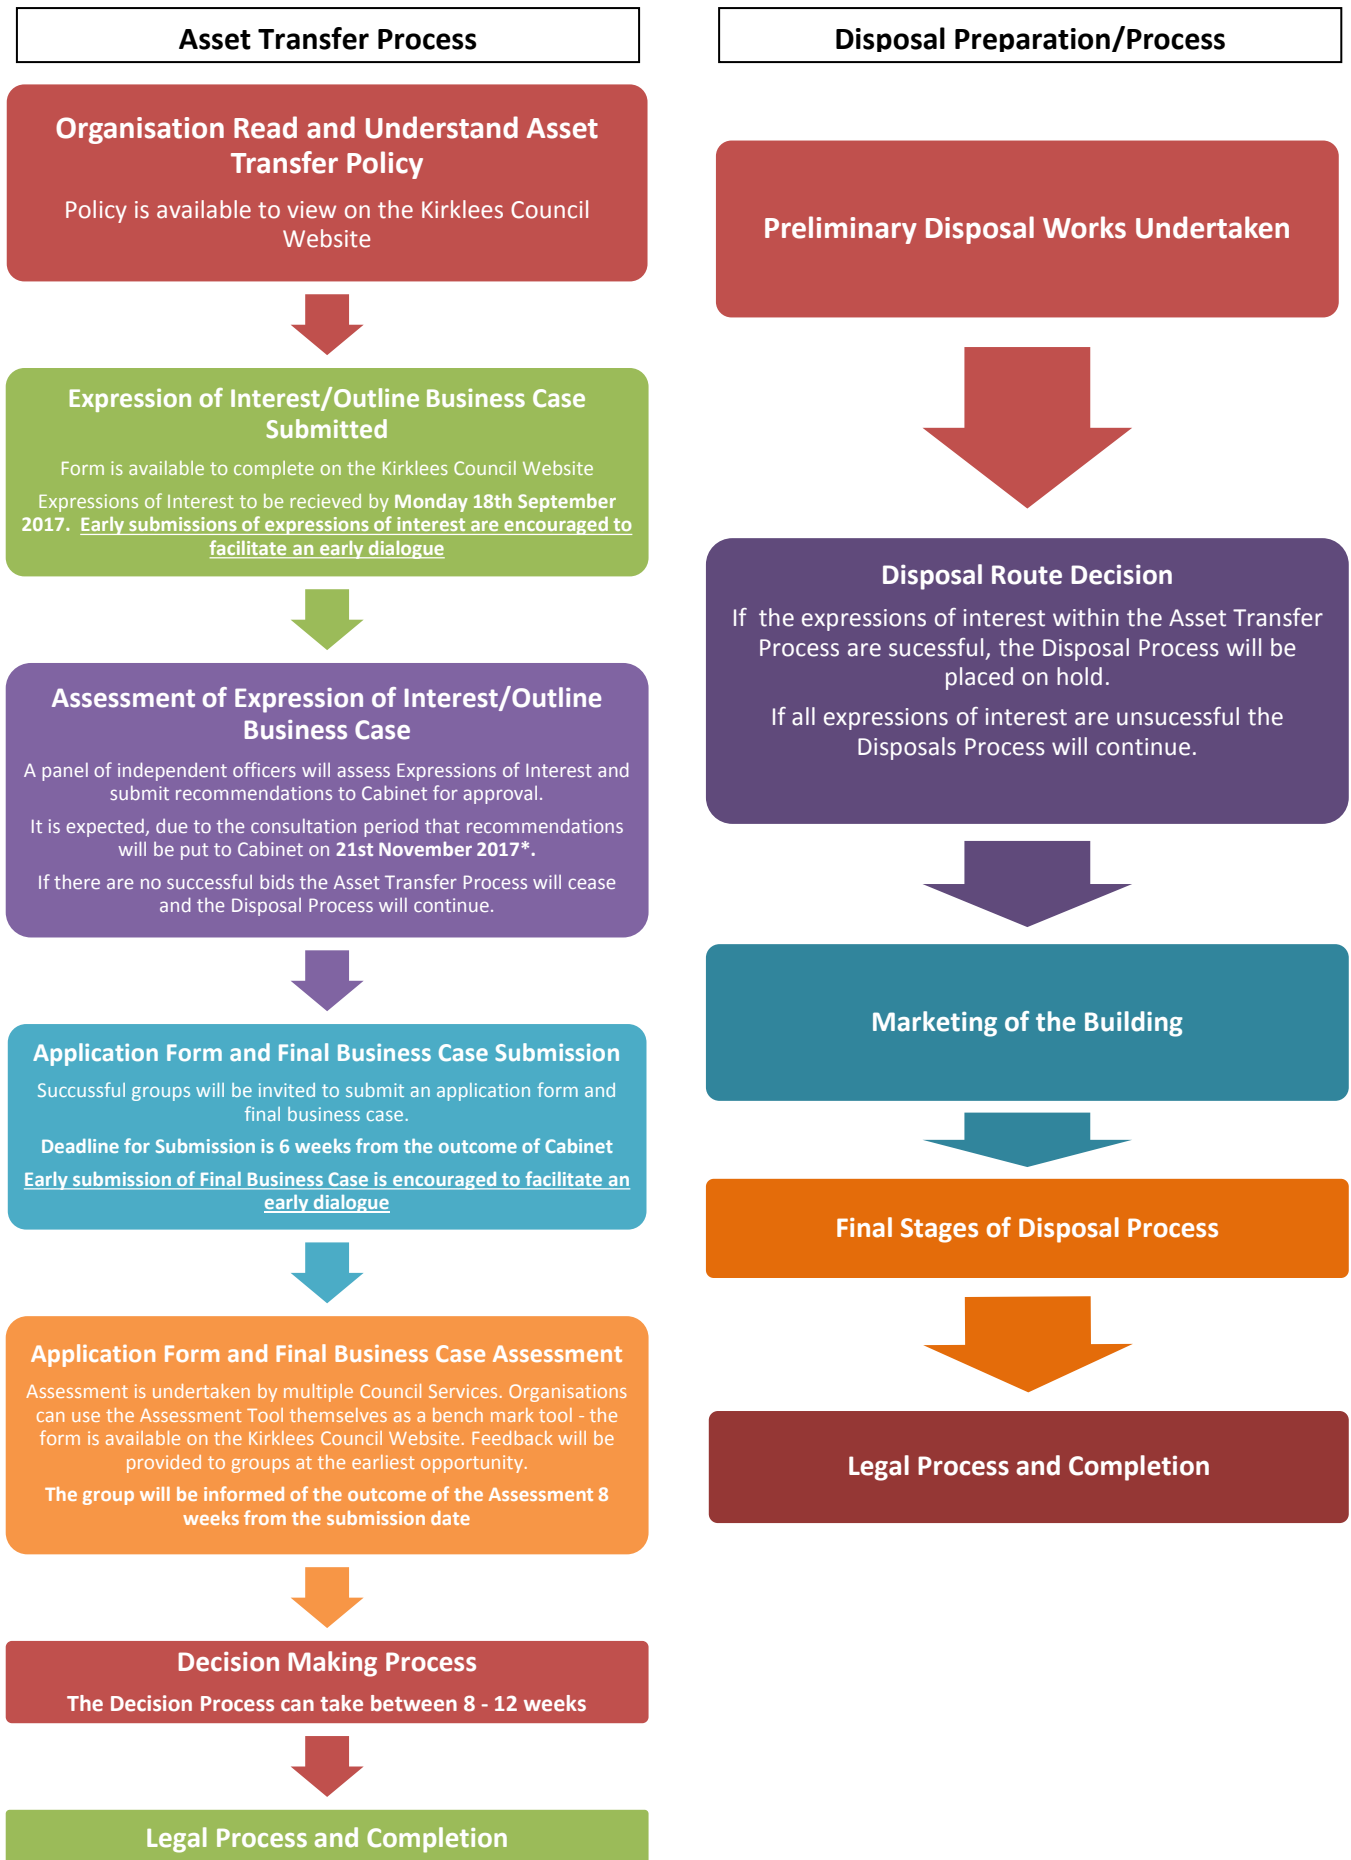

Fartown Village Hall

Twin Track Process Flow Chart

* Please Note: Cabinet Dates may change - this is beyond the control of Corporate Landlord