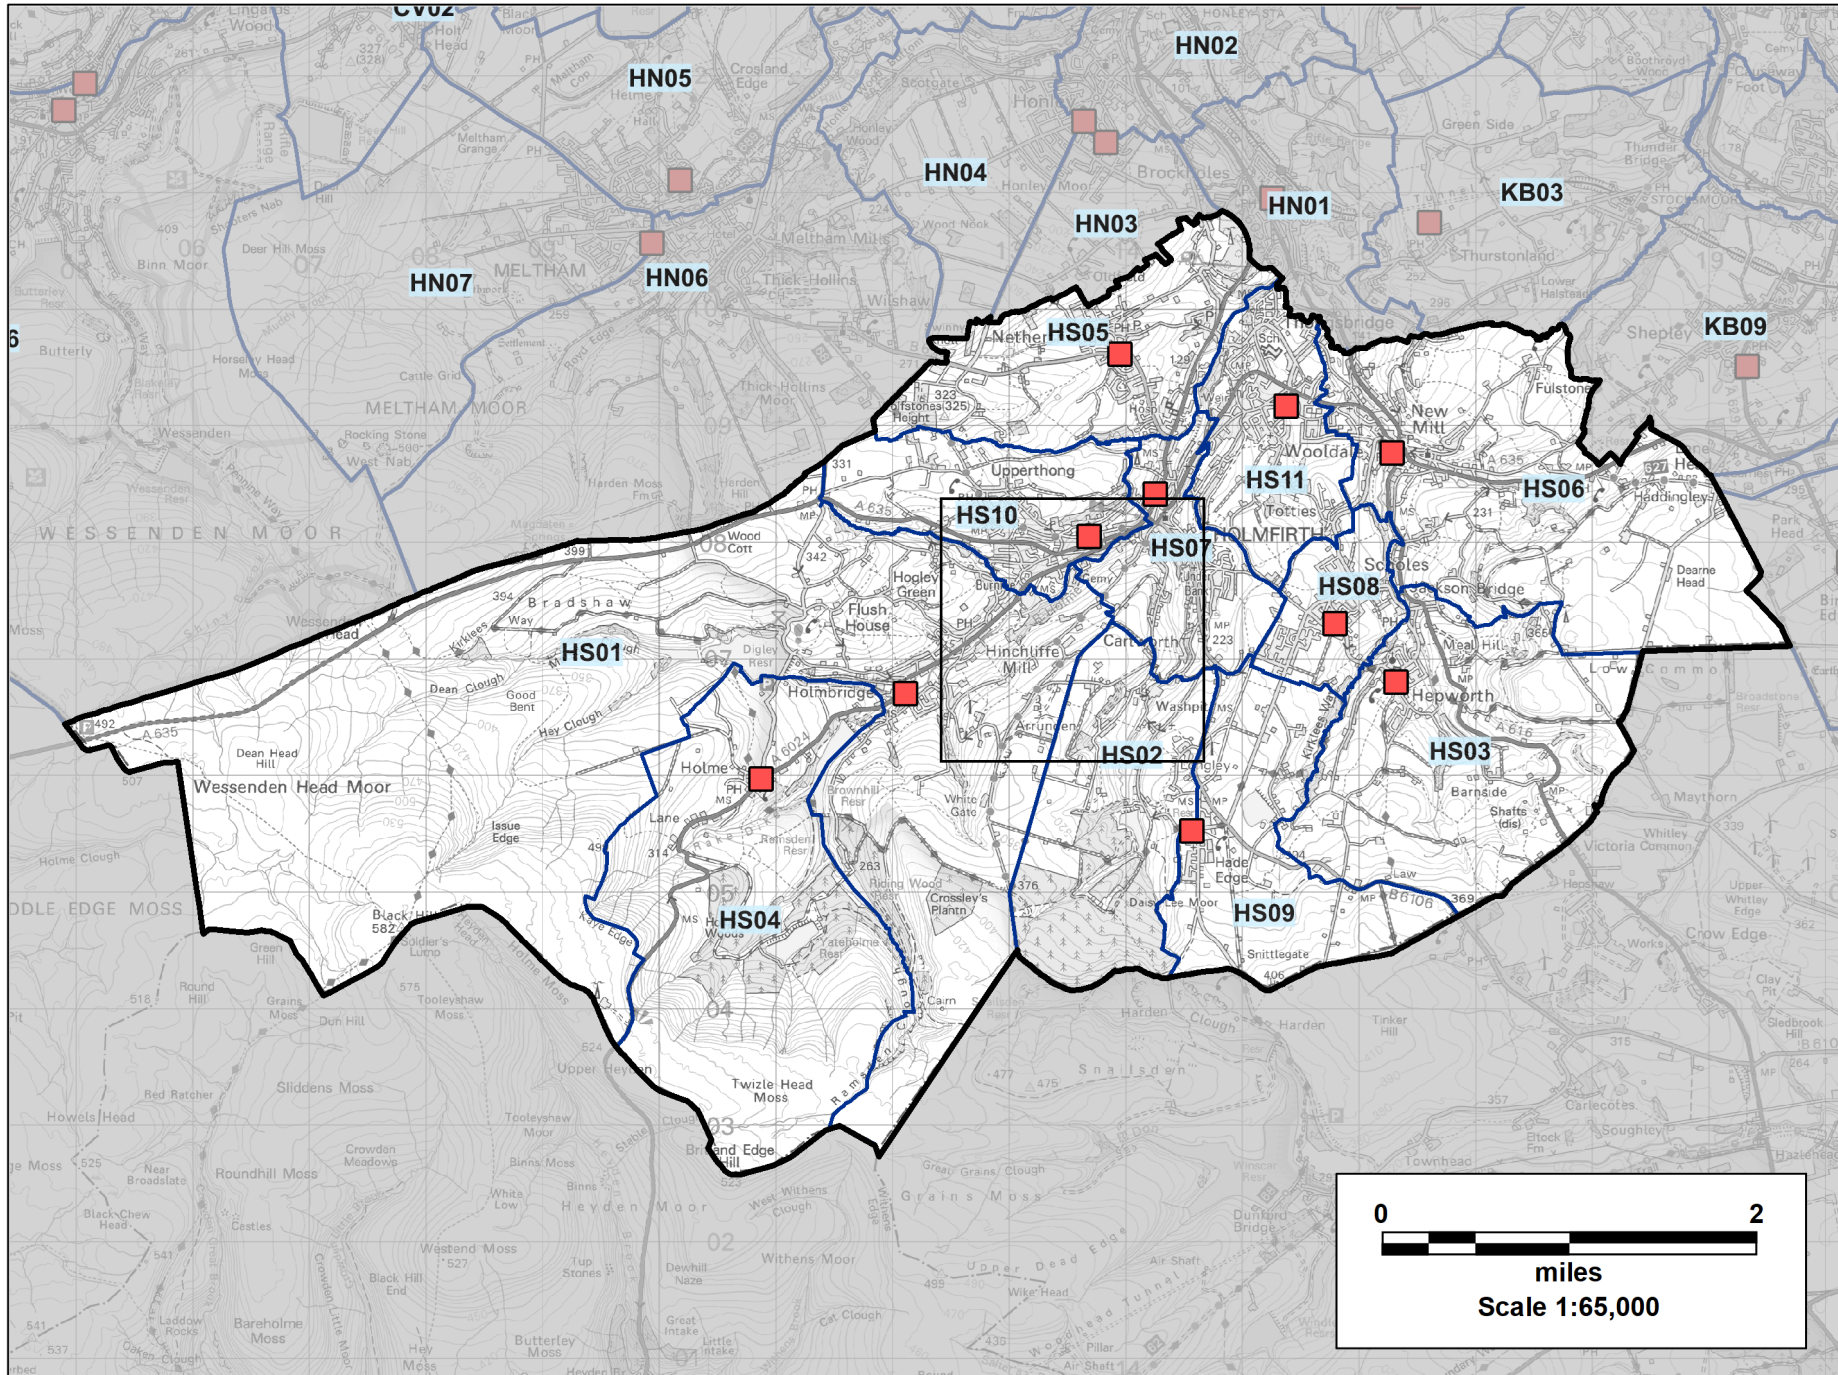

Holme Valley South Ward, Polling Districts and Polling Stations

KEY

	Polling Stations
	Polling Districts

Data and Insight Service

Date:
26/09/2023

Filename:
Holme Valley
South PD 2023
A4.WOR

© Crown
Copyright and
database right
2023. Ordnance
Survey
AC0000851069.