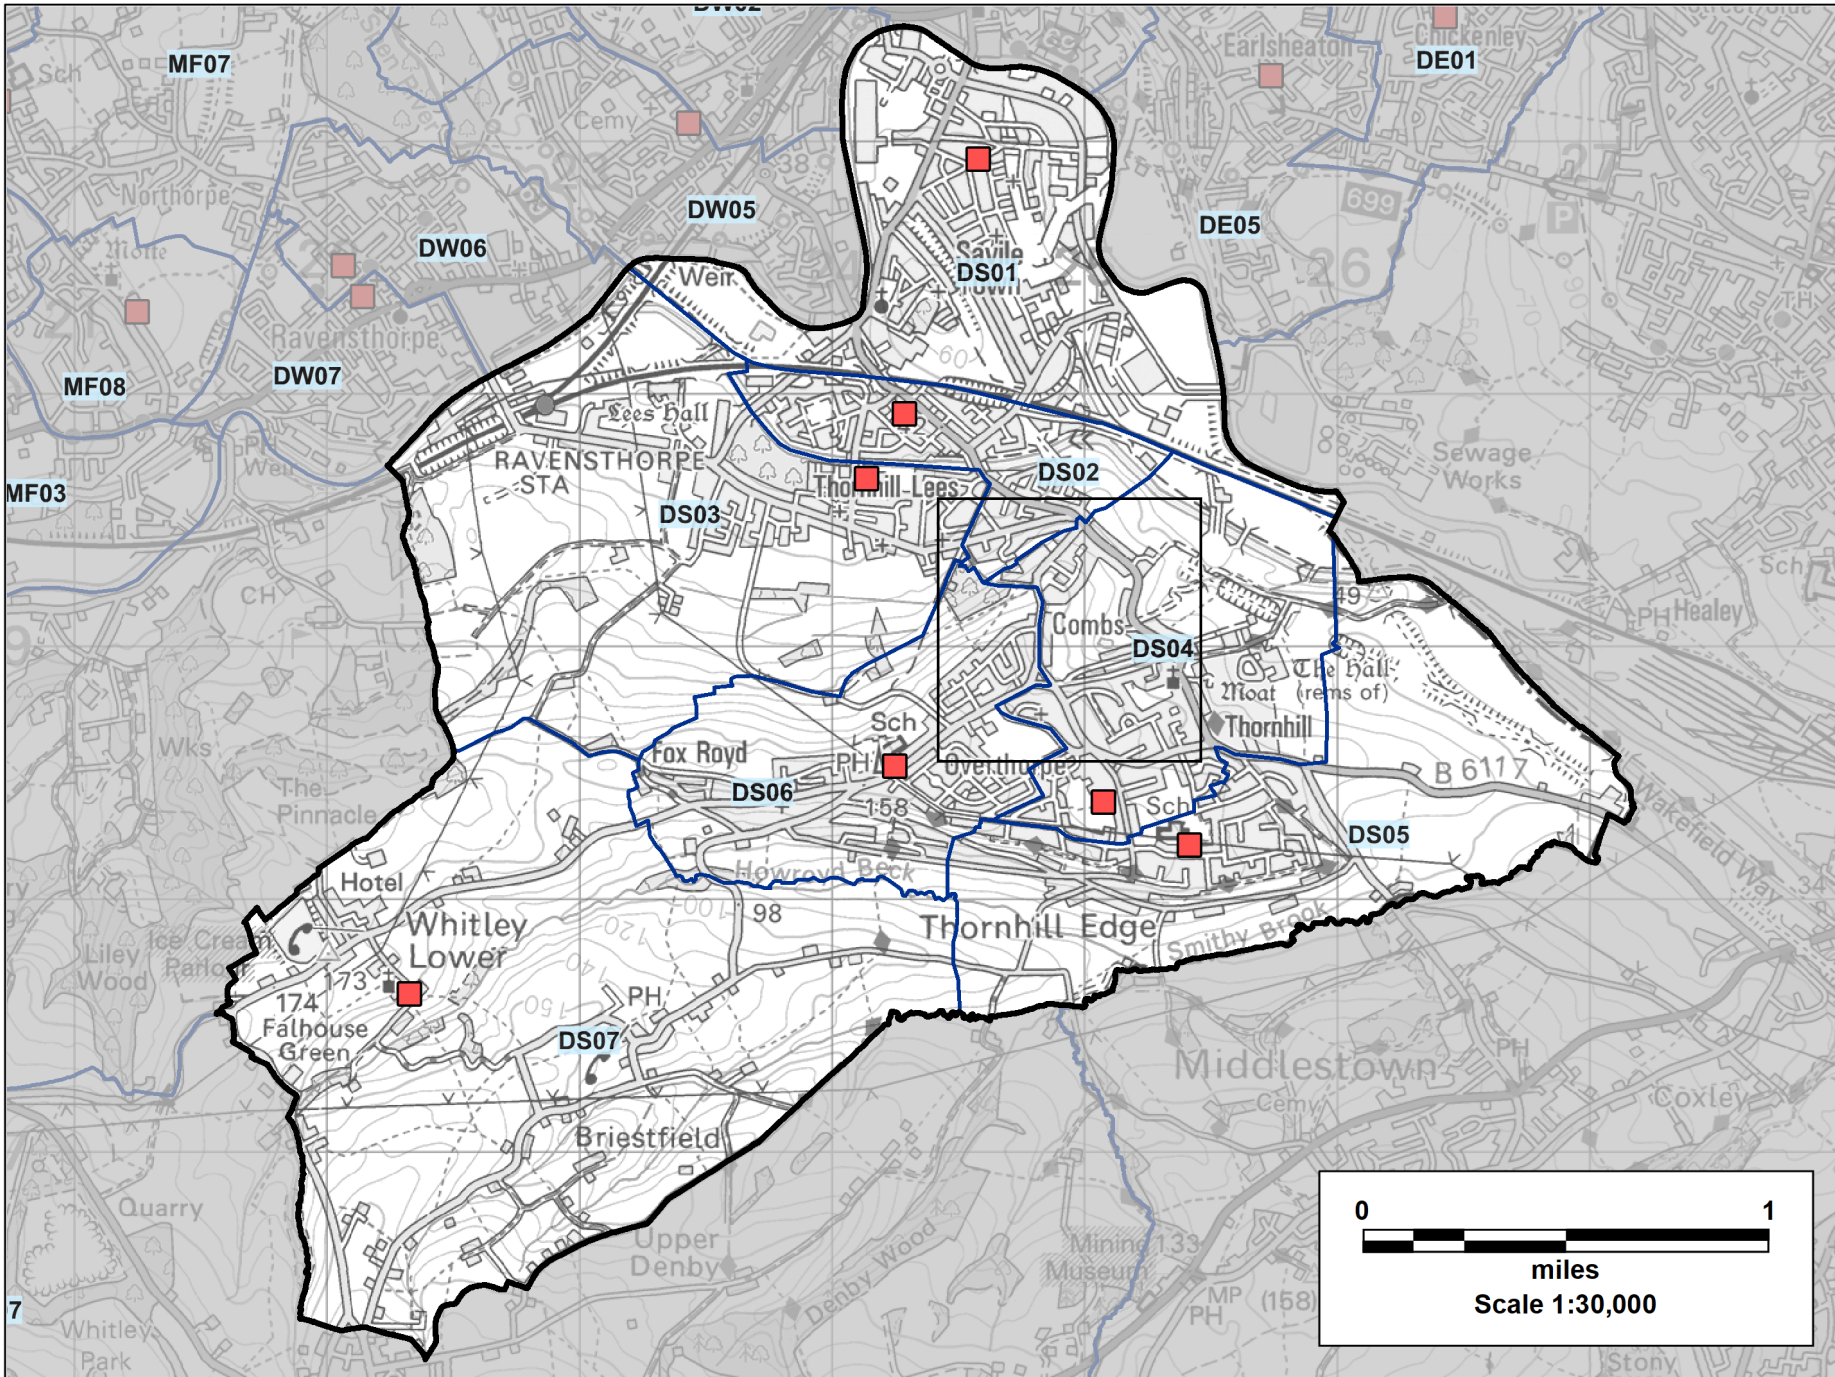

Dewsbury South Ward, Polling Districts and Polling Stations

KEY
■ Polling Stations
□ Polling Districts

Data and Insight Service

Date:
26/09/2023

Filename:
Dewsbury South
PD 2023
A4.WOR

© Crown
Copyright and
database right
2023. Ordnance
Survey
AC0000851069.

0 1
miles
Scale 1:30,000