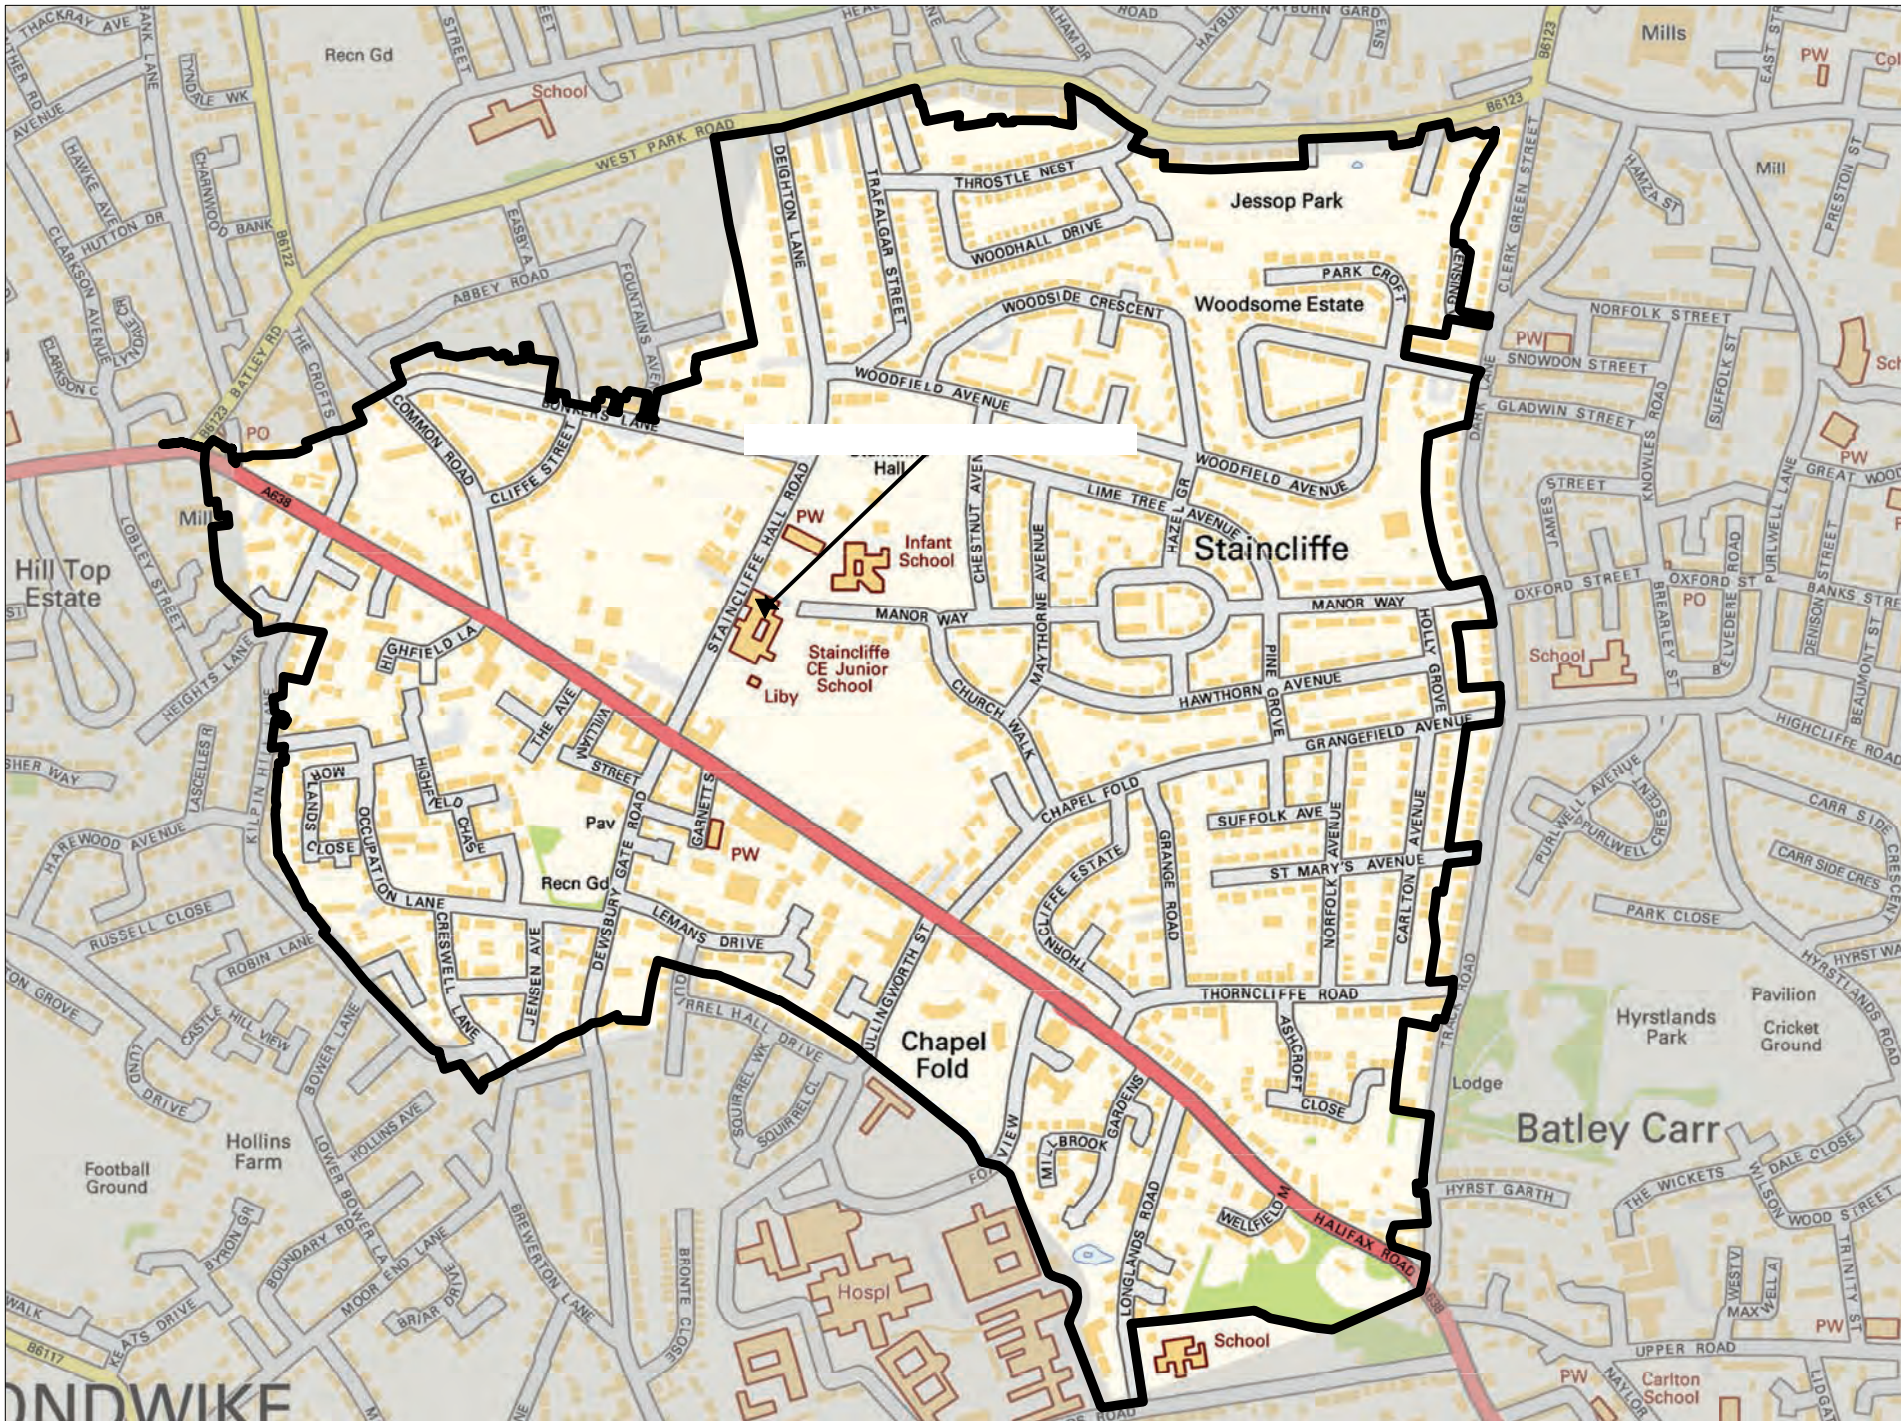

# Staincliffe CE (VC) Junior School

Contains Ordnance Survey data  
© Crown Copyright and database right 2016